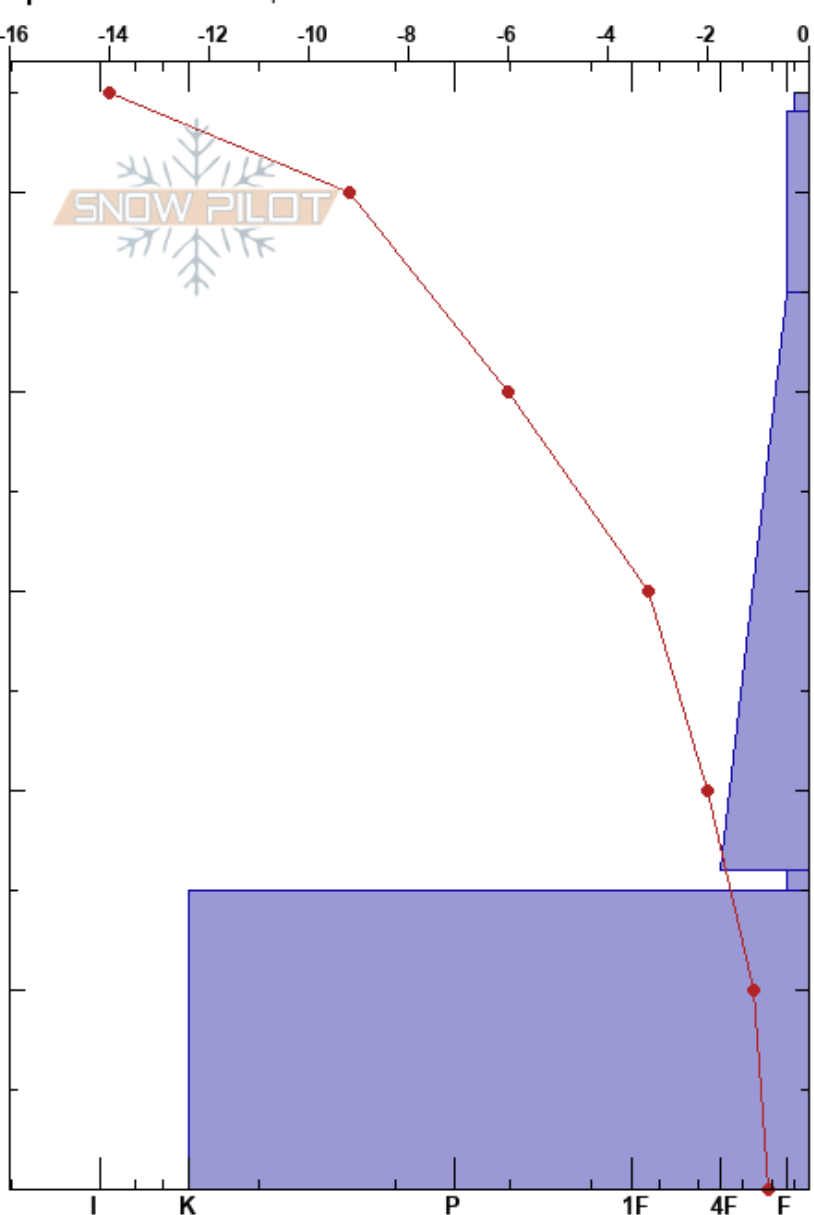

Fagerfjellet low  
 Tromsø mainland  
 Norway  
 Elevation: 44 m  
 Aspect: SW  
 Specifics: We skied slope

Paul Velsand  
 28/02/2017 - 15:00  
 Co-ord: 33W 663223E 7722625N  
 Slope Angle: 5°  
 Wind Loading:

Stability: Fair  
 Air Temperature: -5.3°C  
 Sky Cover: CLR  
 Precipitation: NO  
 Wind: Calm

HS:55  
 PF:33  
 Layer Notes: 16-15cm:Problematic layer

| Form  | Crystal |  | Moisture | $\rho$<br>kg/m <sup>3</sup> | Stability tests & Layer comments |
|-------|---------|--|----------|-----------------------------|----------------------------------|
|       | Size    |  |          |                             |                                  |
| V     | 1-3     |  | D        |                             |                                  |
| /     | 1-2     |  | D        | 60                          |                                  |
| / (•) | 0.5-1   |  | D        | 170                         |                                  |
| □     | 0.5-1   |  | D        |                             | ← ECTP22 @15cm                   |
| ∩     | 1-3     |  | D        | 300                         |                                  |

Notes: Snow height iButton: 40 cm.