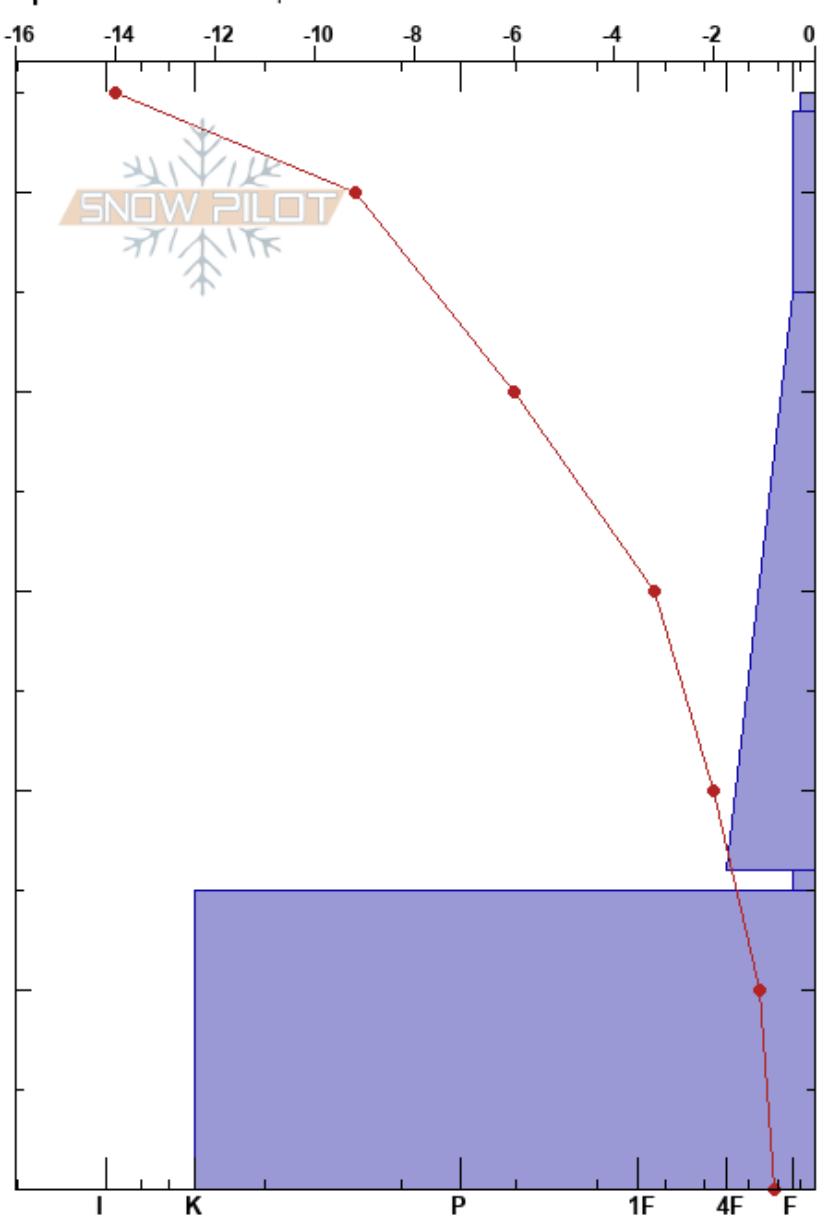

Fagerfjellet low  
 Tromsø mainland  
 Norway  
 Elevation: 44 m  
 Aspect: SW  
 Specifics: We skied slope

Paul Velsand  
 28/02/2017 - 15:00  
 Co-ord: 33W 663223E 7722625N  
 Slope Angle: 5°  
 Wind Loading:

Stability: Fair  
 Air Temperature: -5.3°C  
 Sky Cover: CLR  
 Precipitation: NO  
 Wind: Calm

HS:55  
 PF:33  
 16-15cm: Problematic layer

Form	Crystal		Moisture	$\rho$ kg/m <sup>3</sup>	Stability tests & Layer comments
	Size				
V	1-3		D		
/	1-2		D	60	
/ (•)	0.5-1		D	170	
□	0.5-1		D		← ECTP22 @15cm
∩	1-3		D	300	

Notes: Snow height iButton: 40 cm.