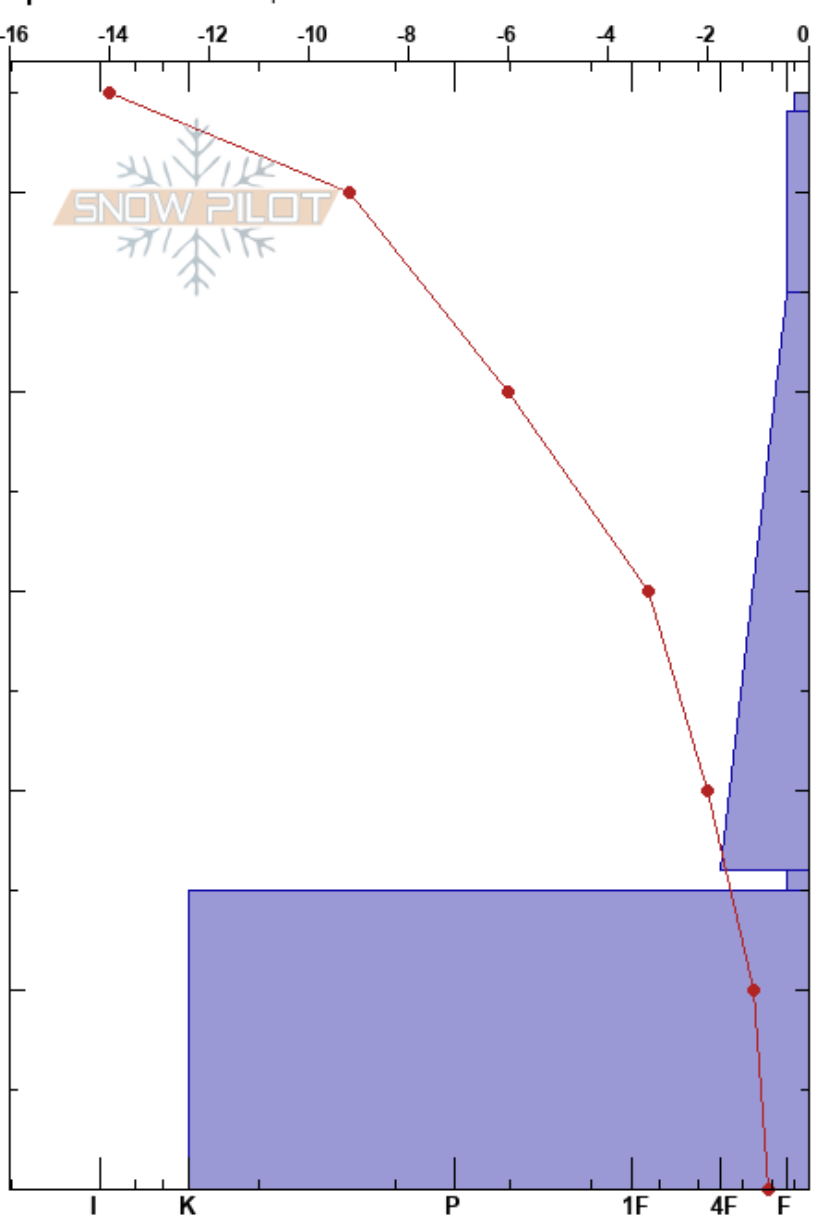

Fagerfjellet low
 Tromsø mainland
 Norway
 Elevation: 44 m
 Aspect: SW
 Specifics: We skied slope

Paul Velsand
 28/02/2017 - 15:00
 Co-ord: 33W 663223E 7722625N
 Slope Angle: 5°
 Wind Loading:

Stability: Fair
 Air Temperature: -5.3°C
 Sky Cover: CLR
 Precipitation: NO
 Wind: Calm

HS:55
 PF:33
 16-15cm: Problematic layer

Form	Crystal		Moisture	ρ kg/m ³	Stability tests & Layer comments
	Size				
V	1-3		D		
/	1-2		D	60	
/ (•)	0.5-1		D	170	
□	0.5-1		D		← ECTP22 @15cm
∩	1-3		D	300	

Notes: Snow height iButton: 40 cm.