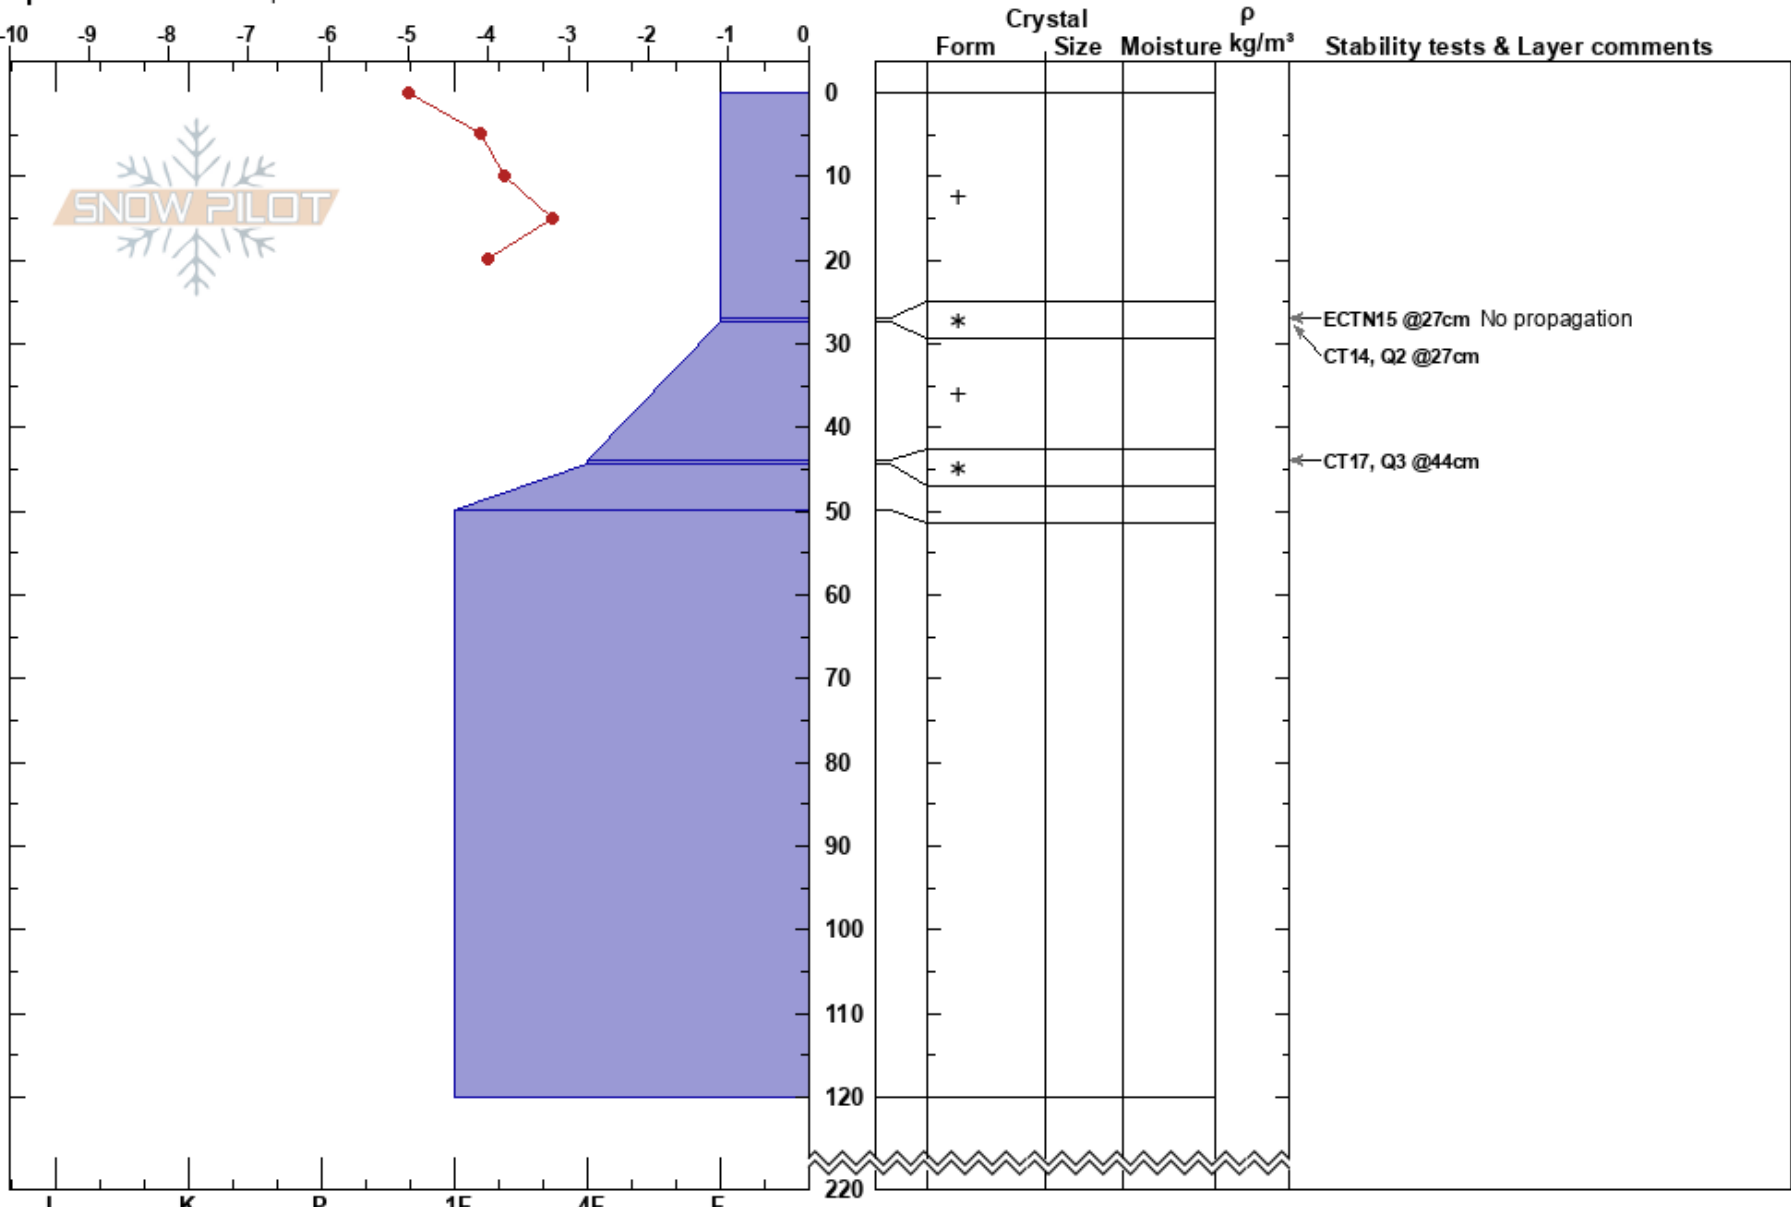

SnowEx_AS1
 Mores Creek
 ID
 Elevation: 7700 ft
 Aspect: SE
 Specifics: We skied slope

Josh Butler
 01/29/2020 - 2:00pm
 Co-ord: 11T 605775W 4867560N
 Slope Angle: 26°
 Wind Loading: previous

Stability: **HS:220**
 Air Temperature: -5°C **PF:40** 27-27.5cm: Problematic layer
 Sky Cover: CLR **PS:25**
 Precipitation: NO
 Wind: Calm

Notes: W-NW winds developed wind loading on NE, E, SE aspects