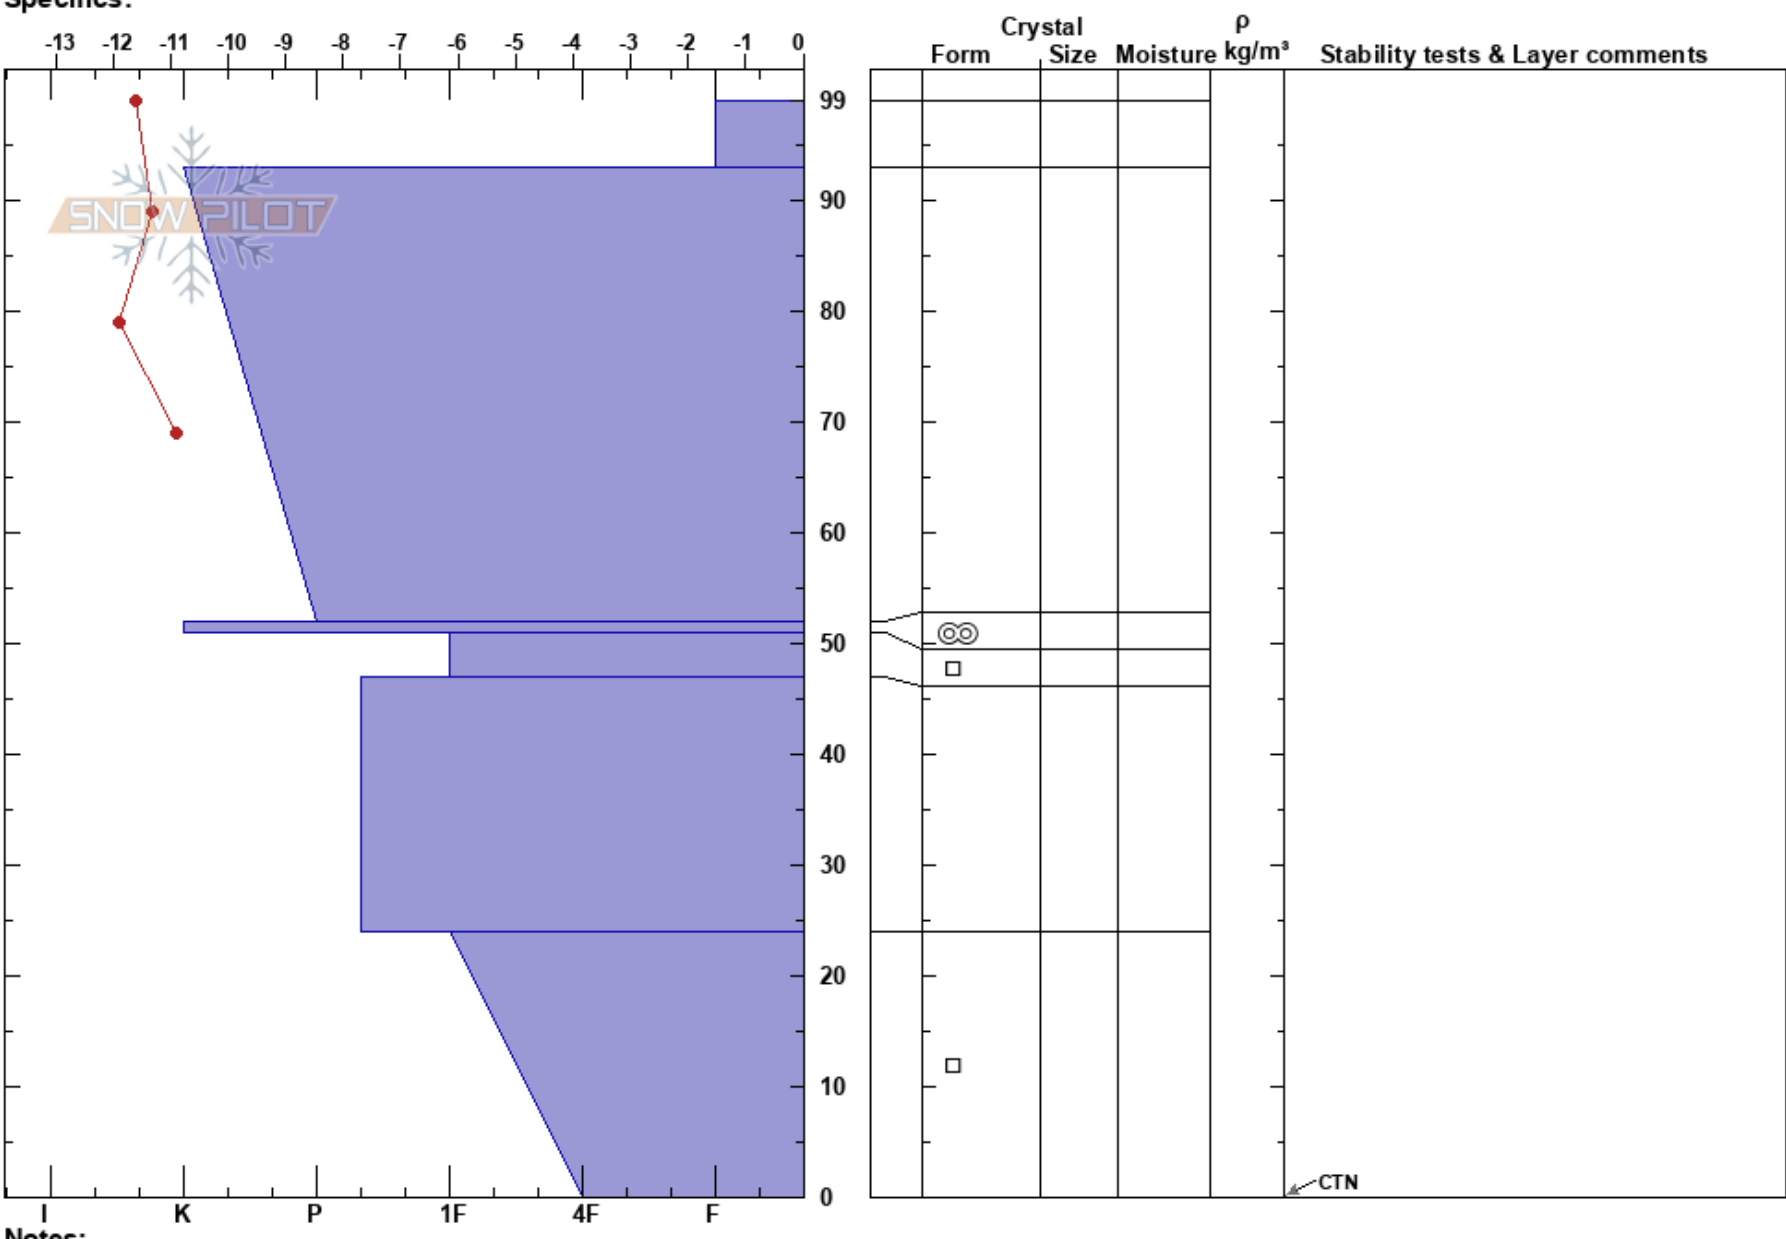

Nakerjaure väst
 Abisko
 Sweden
 Elevation: 640 m
 Aspect:
 Specifics:

Abisko Nuolja
 31/01/2020 - 12:00
 Co-ord: 68.19487N, 19.70415E
 Slope Angle: 18°
 Wind Loading: yes

Stability:
 Air Temperature: -11.6°C
 Sky Cover: OVC
 Precipitation: S1
 Wind: E Light Breeze

HS:99 Layer Notes:

Notes: