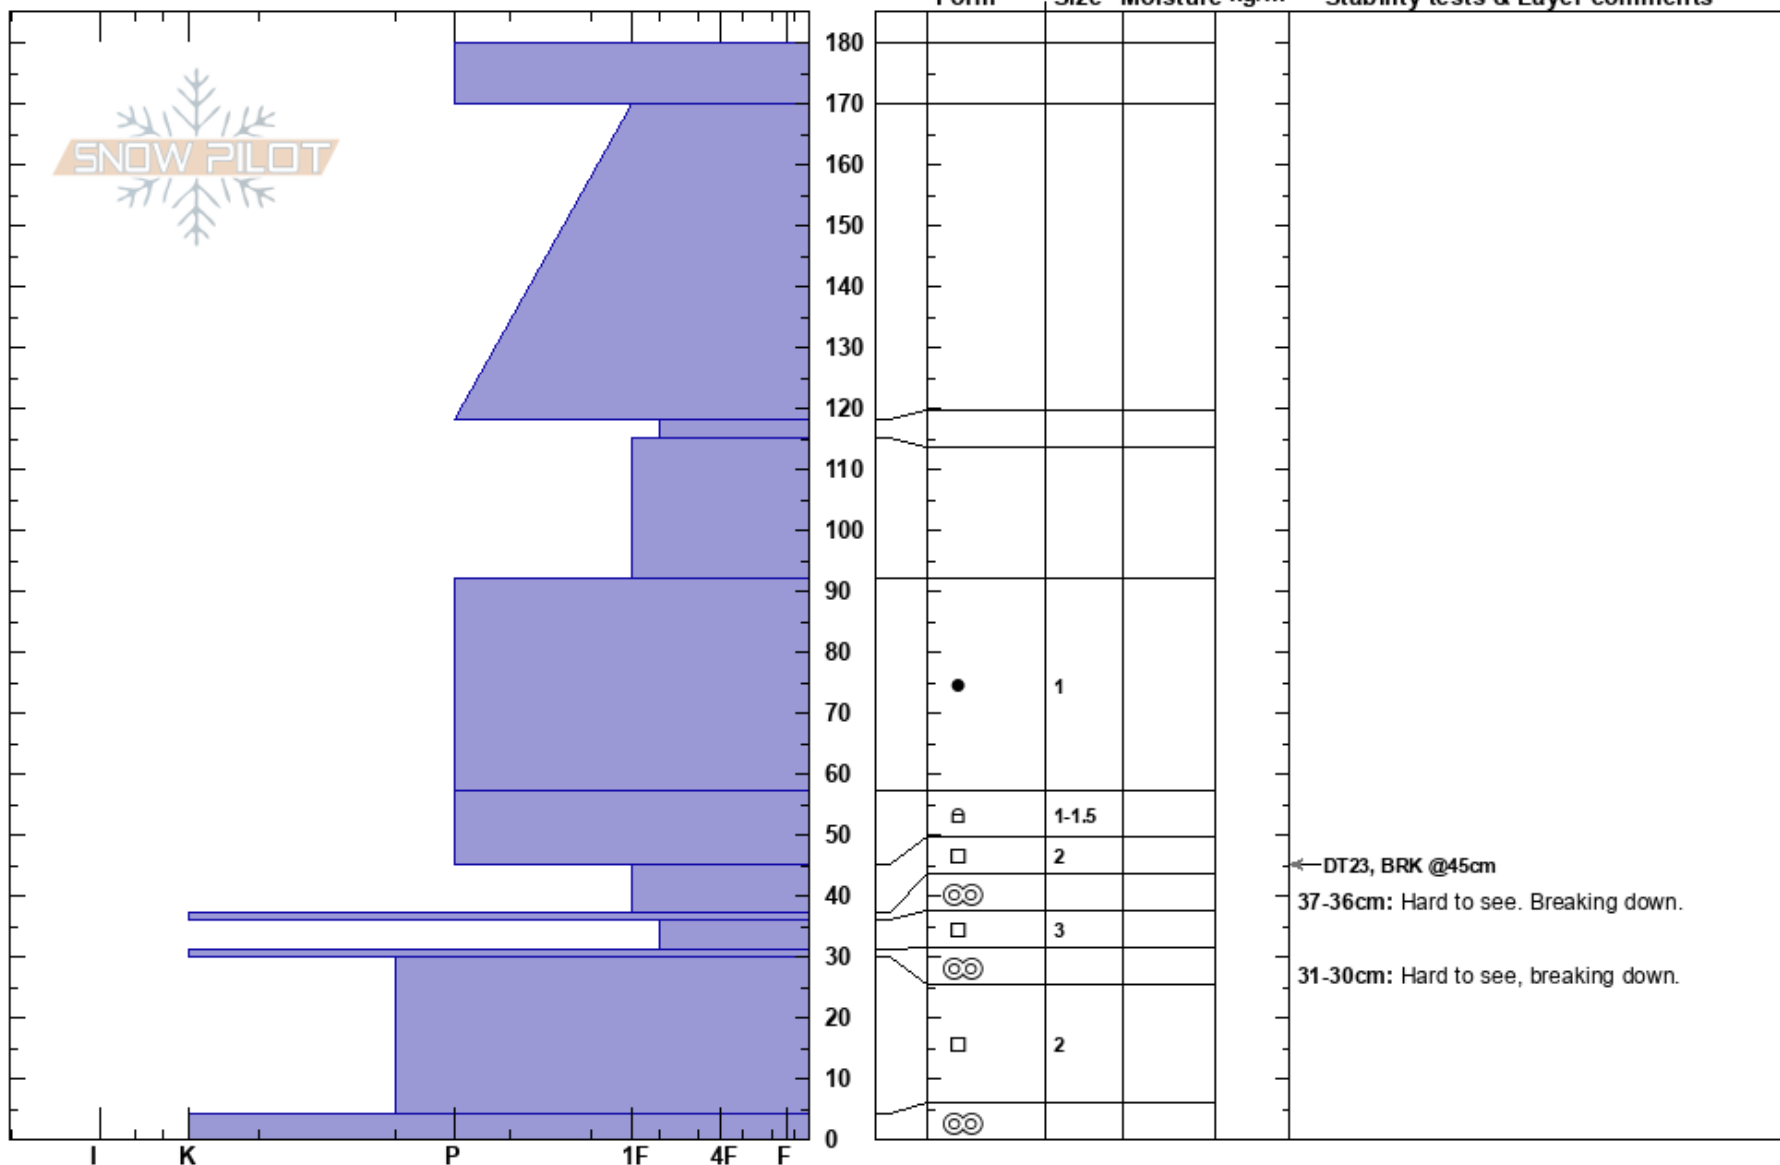

Trapper
 Canadian Rockies
 AB
Elevation: 1838 m
Aspect: NE
Specifics: Pit dug in a Ski Area

Jake Foster
 30/01/2020 - 14:00
Co-ord: 49.31422N, -114.42673W
Slope Angle: 35°
Wind Loading:

Stability:
Air Temperature: -2°C
Sky Cover: OVC
Precipitation: NO
Wind: Calm

HS: 180
Layer Notes:
 37-36cm: Hard to see. Breaking down.
 31-30cm: Hard to see, breaking down.

Notes: TP in Trapper for basal structure. FC are gaining hardness, but unaffected by skier traffic. Crusts still present but breaking down.