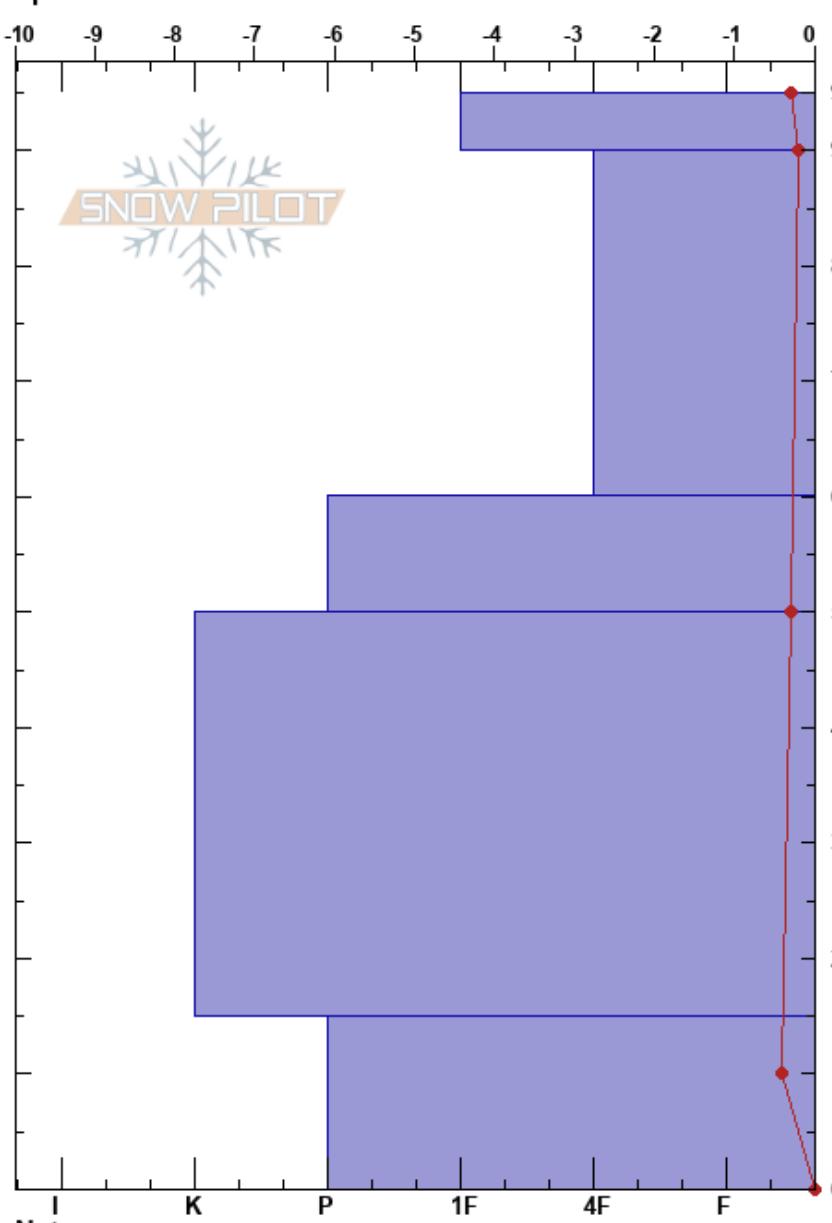

Casetón de Ándara
 Picos de Europa
 Spain
Elevation: 1725 m
Aspect: N
Specifics:

Aniceto Valle del Viejo
 30/01/2020 - 11:30
Co-ord: 30T 668189W 43N
Slope Angle: 35°
Wind Loading:

Stability:
Air Temperature: 6°C
Sky Cover: BKN
Precipitation: RV
Wind: Calm

Layer Notes:

Form	Crystal		Moisture	ρ kg/m ³	Stability tests & Layer comments
	Size				
⊘	(0.5)		D-M		
⊘	1.5		D-M	520	
.	(0.5)		D-M	540	
⊙⊙					← STH @50cm Q3
⊘			D-M	580	
					↙ CTN

Notes: