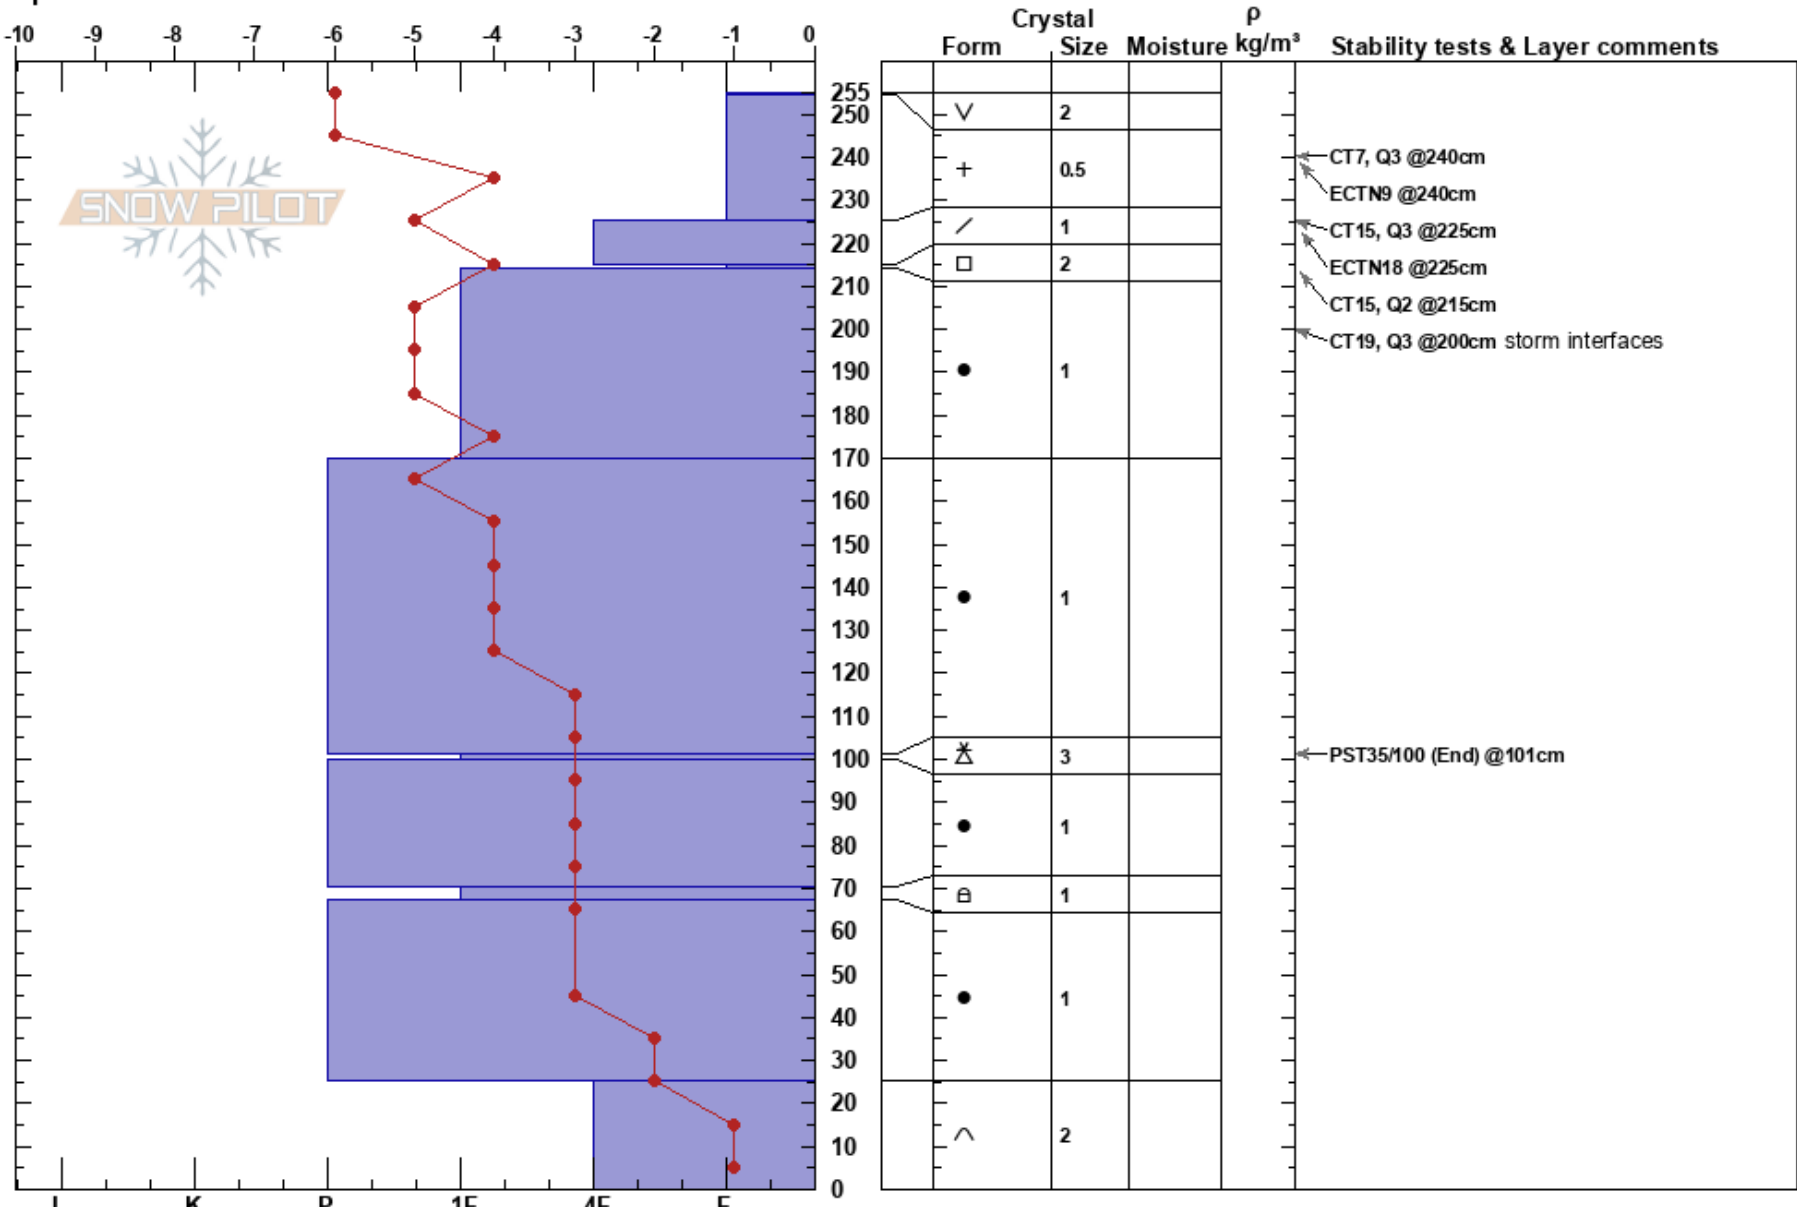

Sunset Peak  
 Bitterroot  
 ID  
 Elevation: 6000 ft  
 Aspect: 0°  
 Specifics:

Melissa Hendrickson  
 01/30/2020 - 11:00am  
 Co-ord: 47.56513N, -115.83385W  
 Slope Angle: 29°  
 Wind Loading: no

Stability: Good  
 Air Temperature: -4°C  
 Sky Cover: CLR  
 Precipitation: NO  
 Wind: SW Calm  
 HS:255  
 PF:30  
 PS: 10  
 215-214cm:Problematic layer

Layer Notes:

Notes: