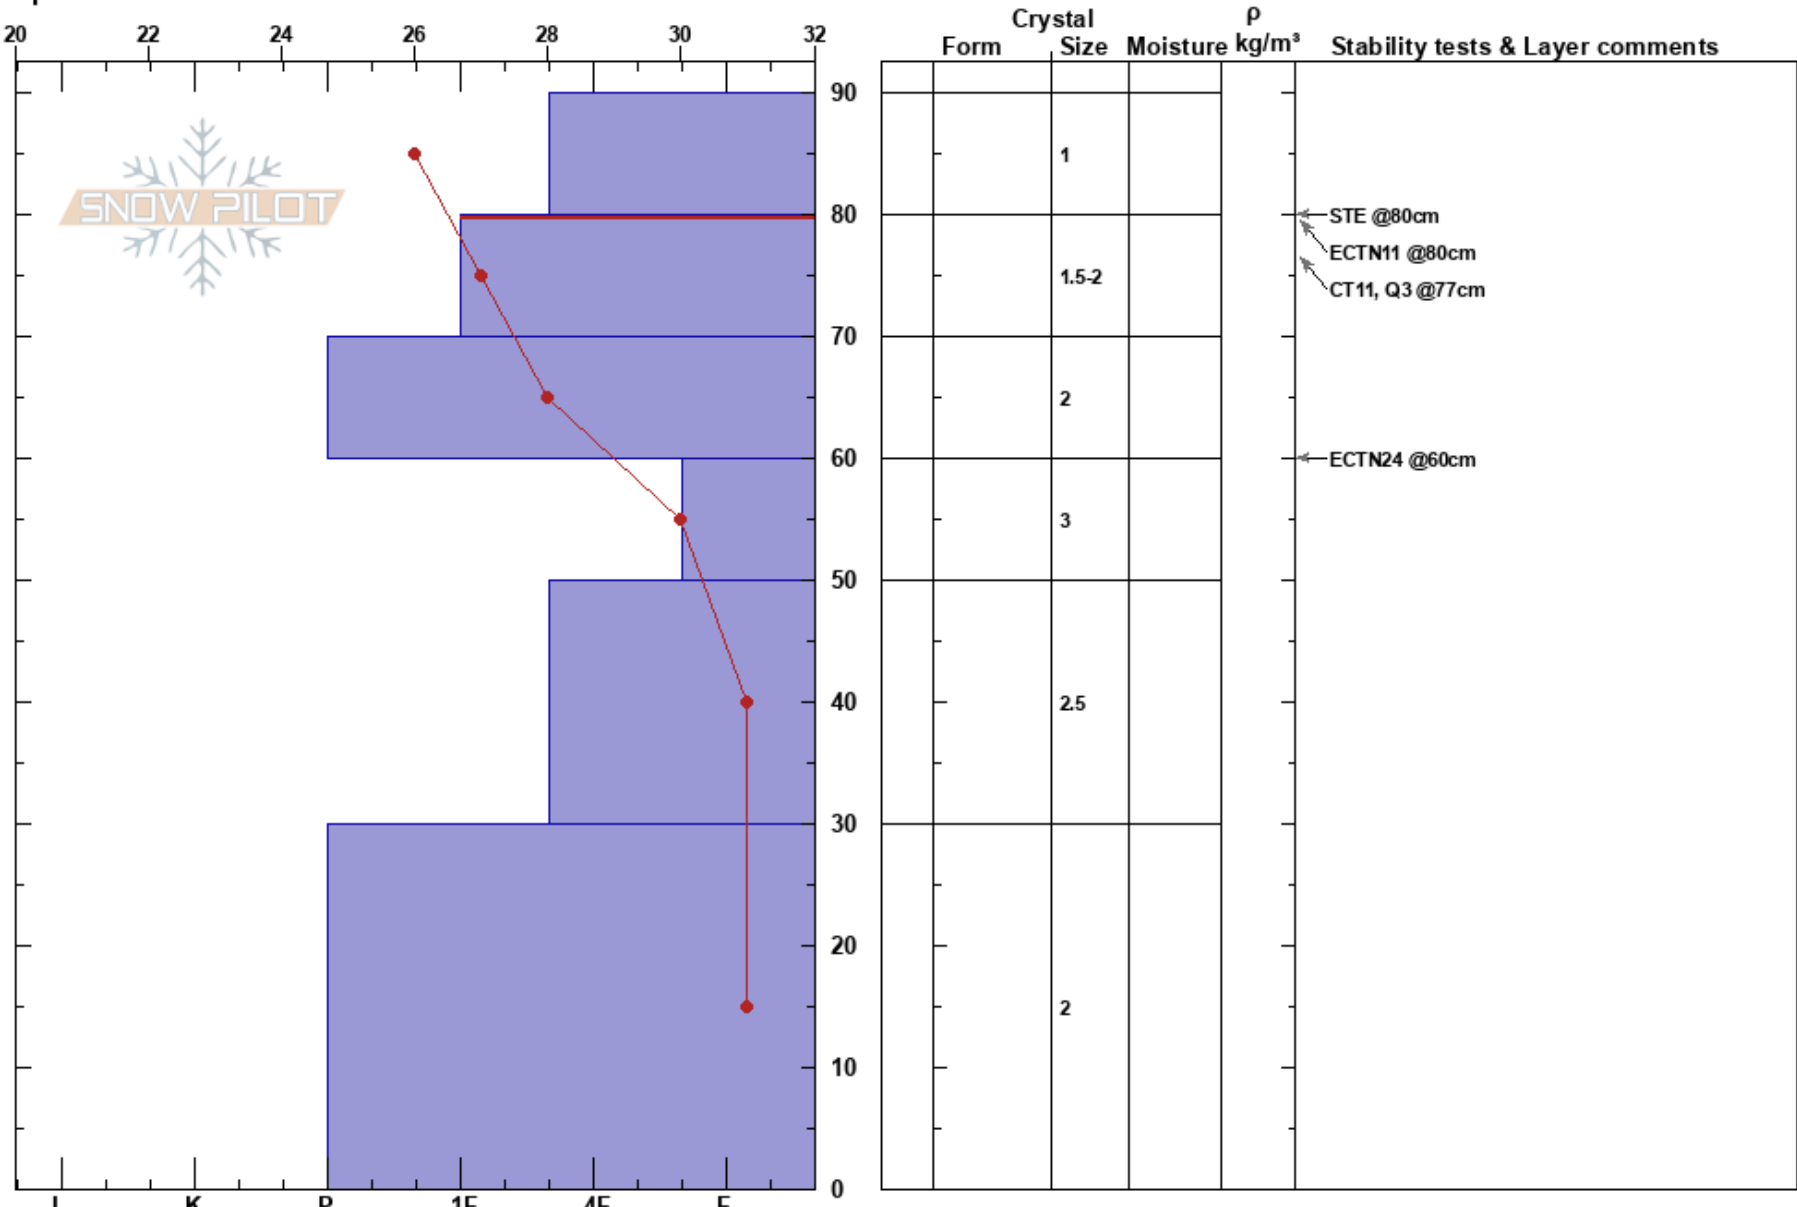

Lake Desolation
 Wasatch Range
 UT
 Elevation: 9947 ft
 Aspect: SW
 Specifics:

Erik Fullmer
 01/29/2020 - 12:19pm
 Co-ord: 40.65857N, -111.59618W
 Slope Angle: 28°
 Wind Loading: yes

Stability: **HS:90**
 Air Temperature: 29°F **PF:20**
 Sky Cover: BKN **PS:12**
 Precipitation: S-1
 Wind: W Calm
 80-70cm: Problematic layer

Notes: This snow profile was in a tree sheltered area not far below the ridgeline, heavy snow transported area.