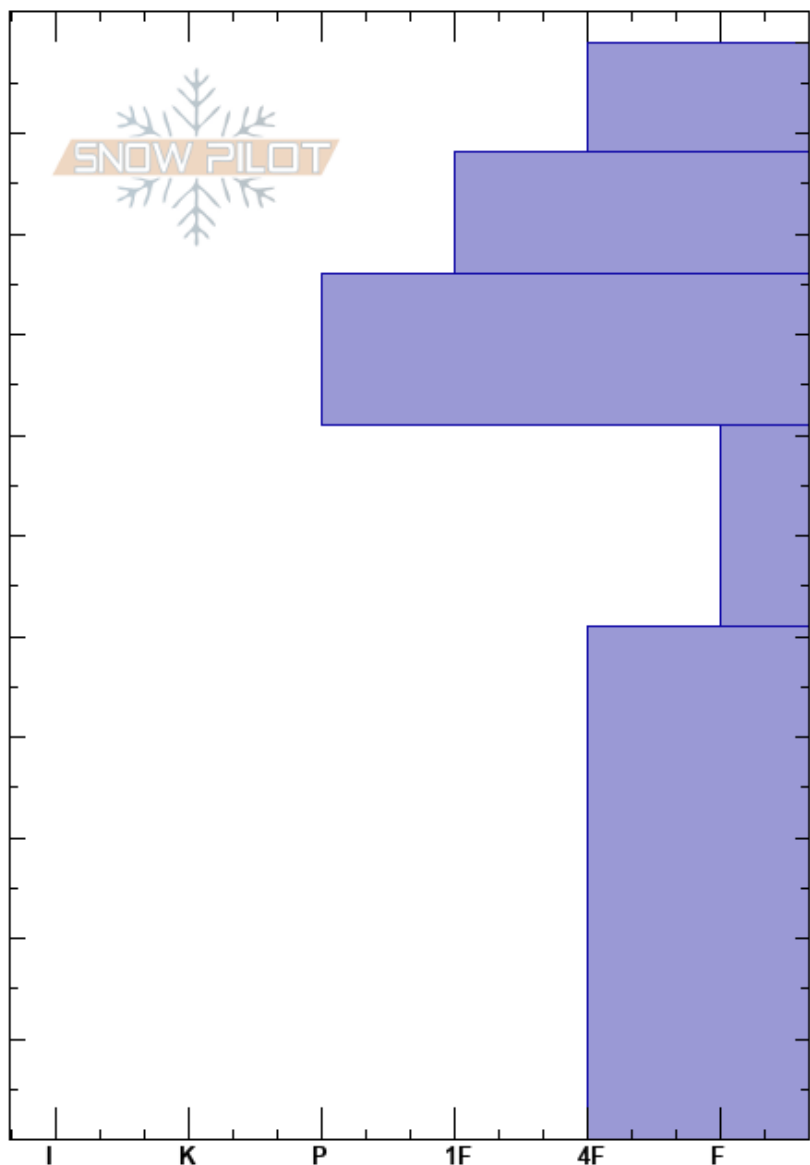

1va terasa W pod Kamil
 Rila
 Bulgaria
 Elevation: 2165 m
 Aspect: W
 Specifics: We skied slope

Momchil Panayotov
 24/01/2020 - 12:00
 Co-ord: 42.18190N, 23.37350E
 Slope Angle: 25°
 Wind Loading:

Stability: **HS:109**
 Air Temperature: 4°C
 Sky Cover: CLR
 Precipitation: NO
 Wind:

Layer Notes:
 109-98cm: Problematic layer

Depth (cm)	Crystal		Moisture	ρ kg/m ³	Stability tests & Layer comments
	Form	Size			
109	•	2			
100	•	1.5			← CT27, Q2 @98cm CT27
90	•	1.5			
80	•	1.5			
70					
60	□	2			
50					
40					
30					
20	⊠	2			
10					
0					