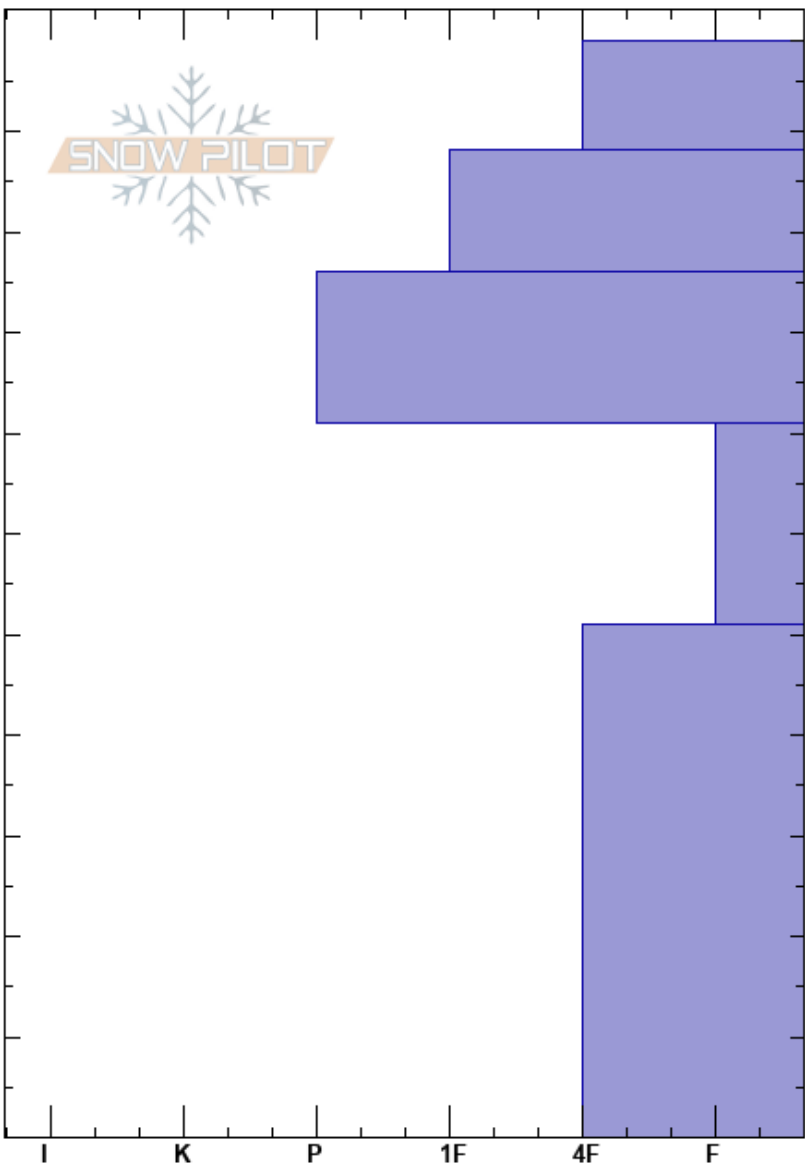

1va terasa W pod Kamil  
 Rila  
 Bulgaria  
 Elevation: 2165 m  
 Aspect: W  
 Specifics: We skied slope

Momchil Panayotov  
 24/01/2020 - 12:00  
 Co-ord: 42.18190N, 23.37350E  
 Slope Angle: 25°  
 Wind Loading:

Stability:  
 Air Temperature: 4°C  
 Sky Cover: CLR  
 Precipitation: NO  
 Wind:

HS:109  
 109-98cm:Problematic layer

Depth (cm)	Crystal		Moisture	$\rho$ kg/m <sup>3</sup>	Stability tests & Layer comments
	Form	Size			
109					
100	•	2			
90	•	1.5			← CT27, Q2 @98cm CT27
80	•	1.5			
70					
60	□	2			
50					
40					
30					
20	⊠	2			
10					
0					