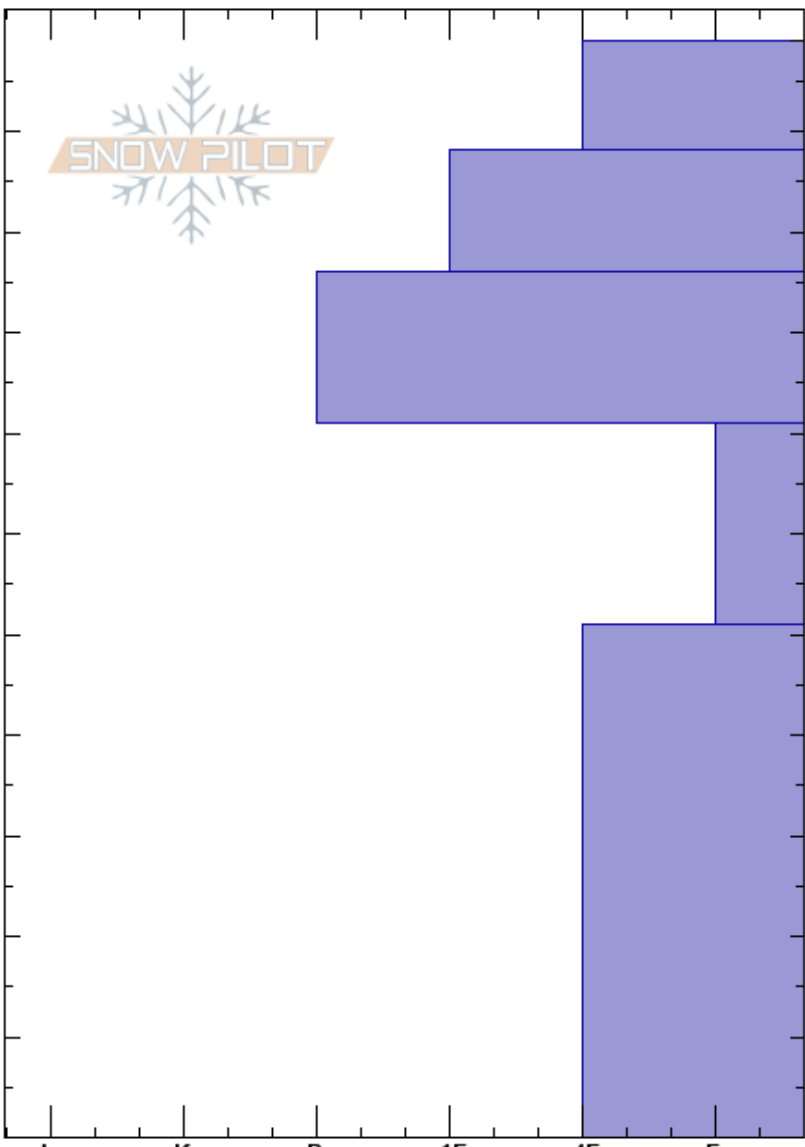

1va terasa W pod Kamil
 Rila
 Bulgaria
Elevation: 2165 m
Aspect: W
Specifics: We skied slope

Momchil Panayotov
 24/01/2020 - 12:00
Co-ord: 42.18190N, 23.37350E
Slope Angle: 25°
Wind Loading:

Stability:
Air Temperature: 4°C
Sky Cover: CLR
Precipitation: NO
Wind:

HS:109
Layer Notes:
 109-98cm:Problematic layer

Depth (cm)	Crystal		Moisture	ρ kg/m ³	Stability tests & Layer comments
	Form	Size			
109					
100	•	2			
90	•	1.5			← CT27, Q2 @98cm CT27
80	•	1.5			
70					
60	□	2			
50					
40					
30					
20	⊠	2			
10					
0					