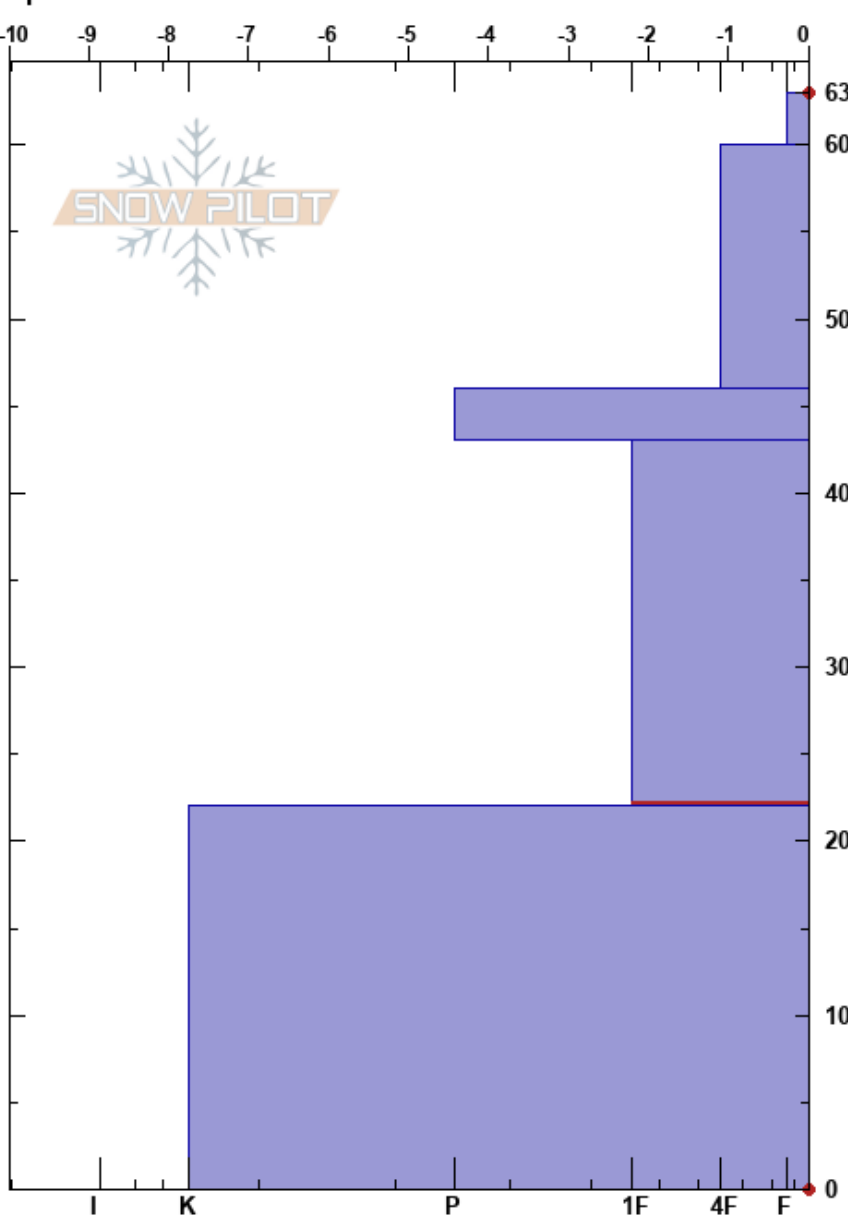

Santa Ana 01-30-2020
 Picos de Europa
 Spain
 Elevation: 2215 m
 Aspect: E
 Specifics:

Alberto Mediavilla
 30/01/2020 - 12:45
 Co-ord: 43.17580N, -4.82540E
 Slope Angle: 27°
 Wind Loading:

Stability:
 Air Temperature: 5°C
 Sky Cover: OVC
 Precipitation: RV
 Wind: W Moderate

Layer Notes:
 43-22cm: Problematic layer

Form	Crystal		Moisture	ρ kg/m ³	Stability tests & Layer comments
	Size				
☺	1.5				
☺	1		W-V		
				300	
●	0.3		W		
☼ (●)	(0.3)		W		
				340	
☹	0.3		M-W		
☺	1		D-M		