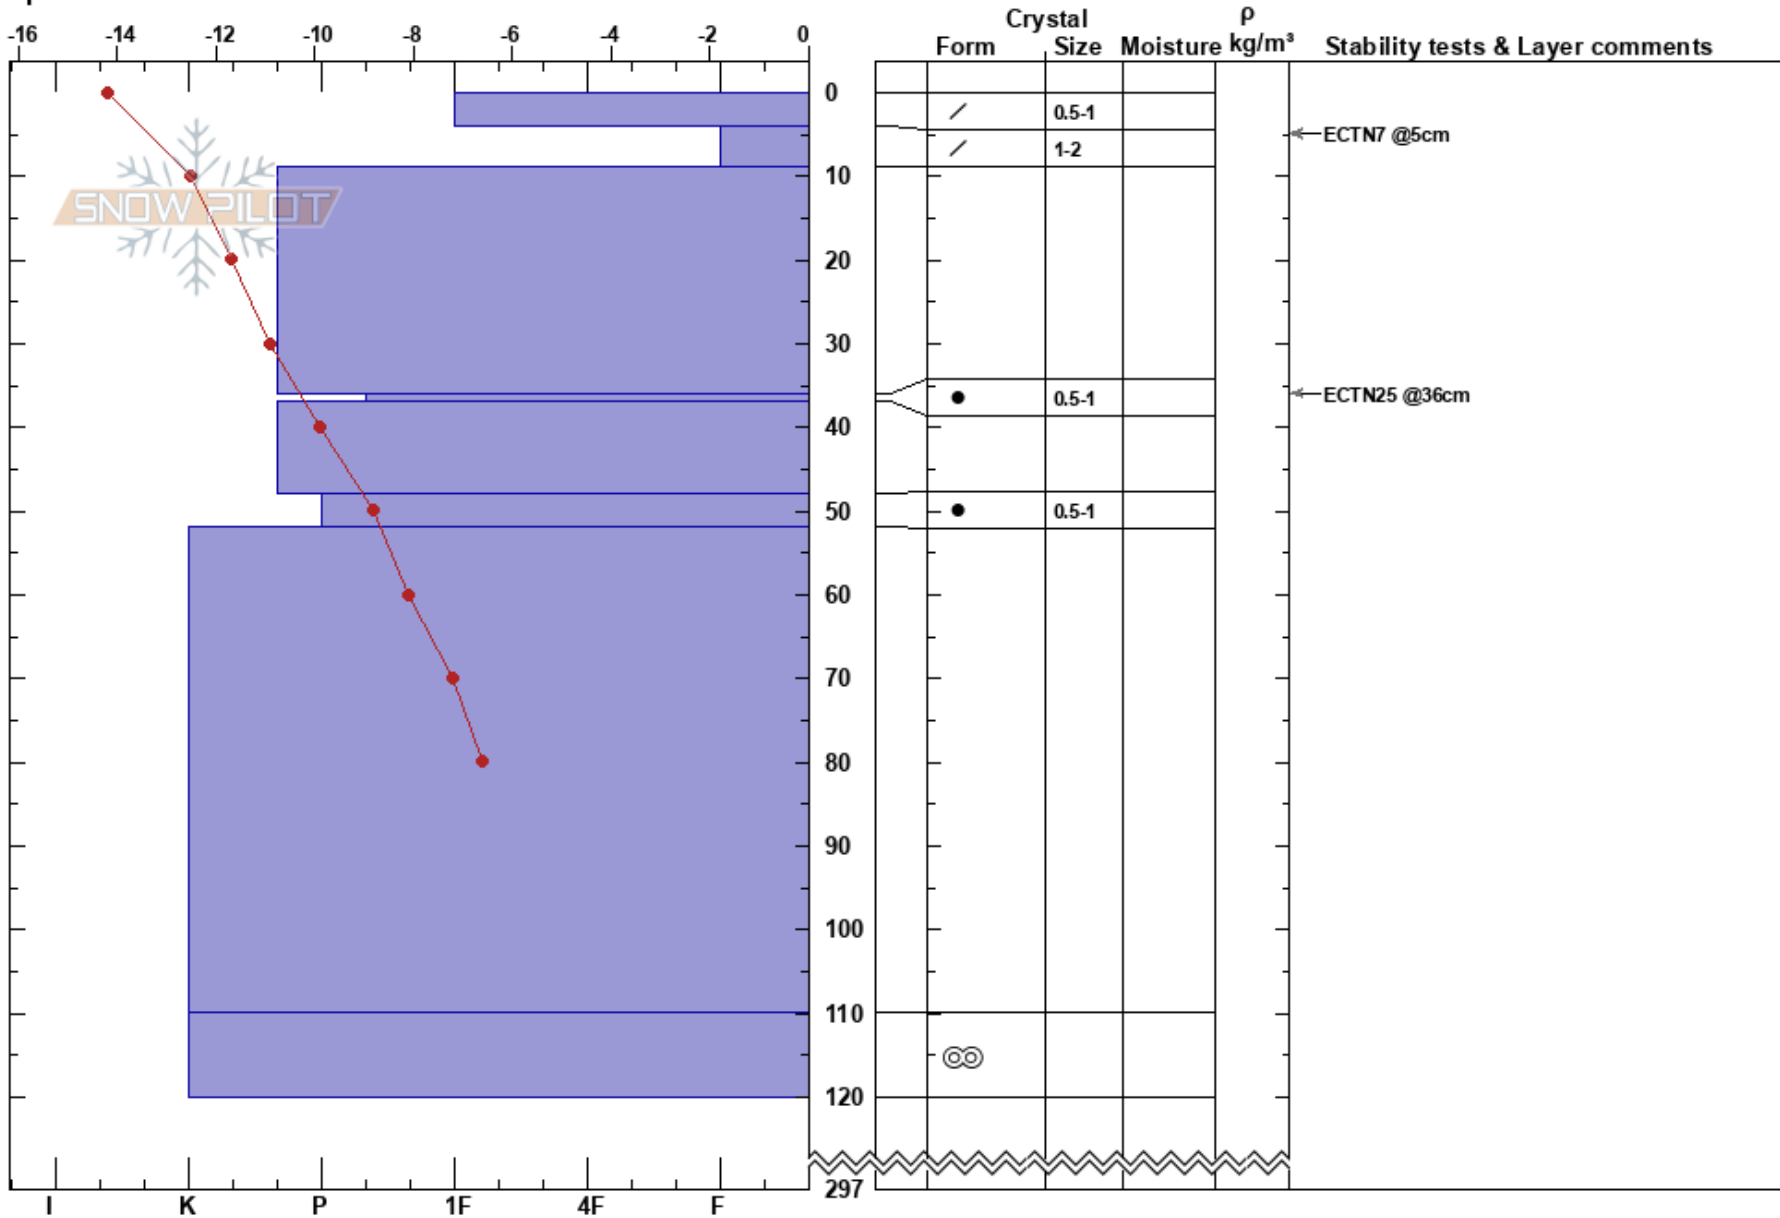

Nuolja Sz Bertil
 Abisko
 Sweden
 Elevation: 1000 m
 Aspect: E
 Specifics:

Abisko Nuolja
 30/01/2020 - 10:20
 Co-ord: 68.37443N, 18.71549E
 Slope Angle: 37°
 Wind Loading: previous

Stability: HS:297
 Air Temperature: -14.5°C PF:15
 Sky Cover: X
 Precipitation: S-1
 Wind: Calm

Layer Notes:

Notes: