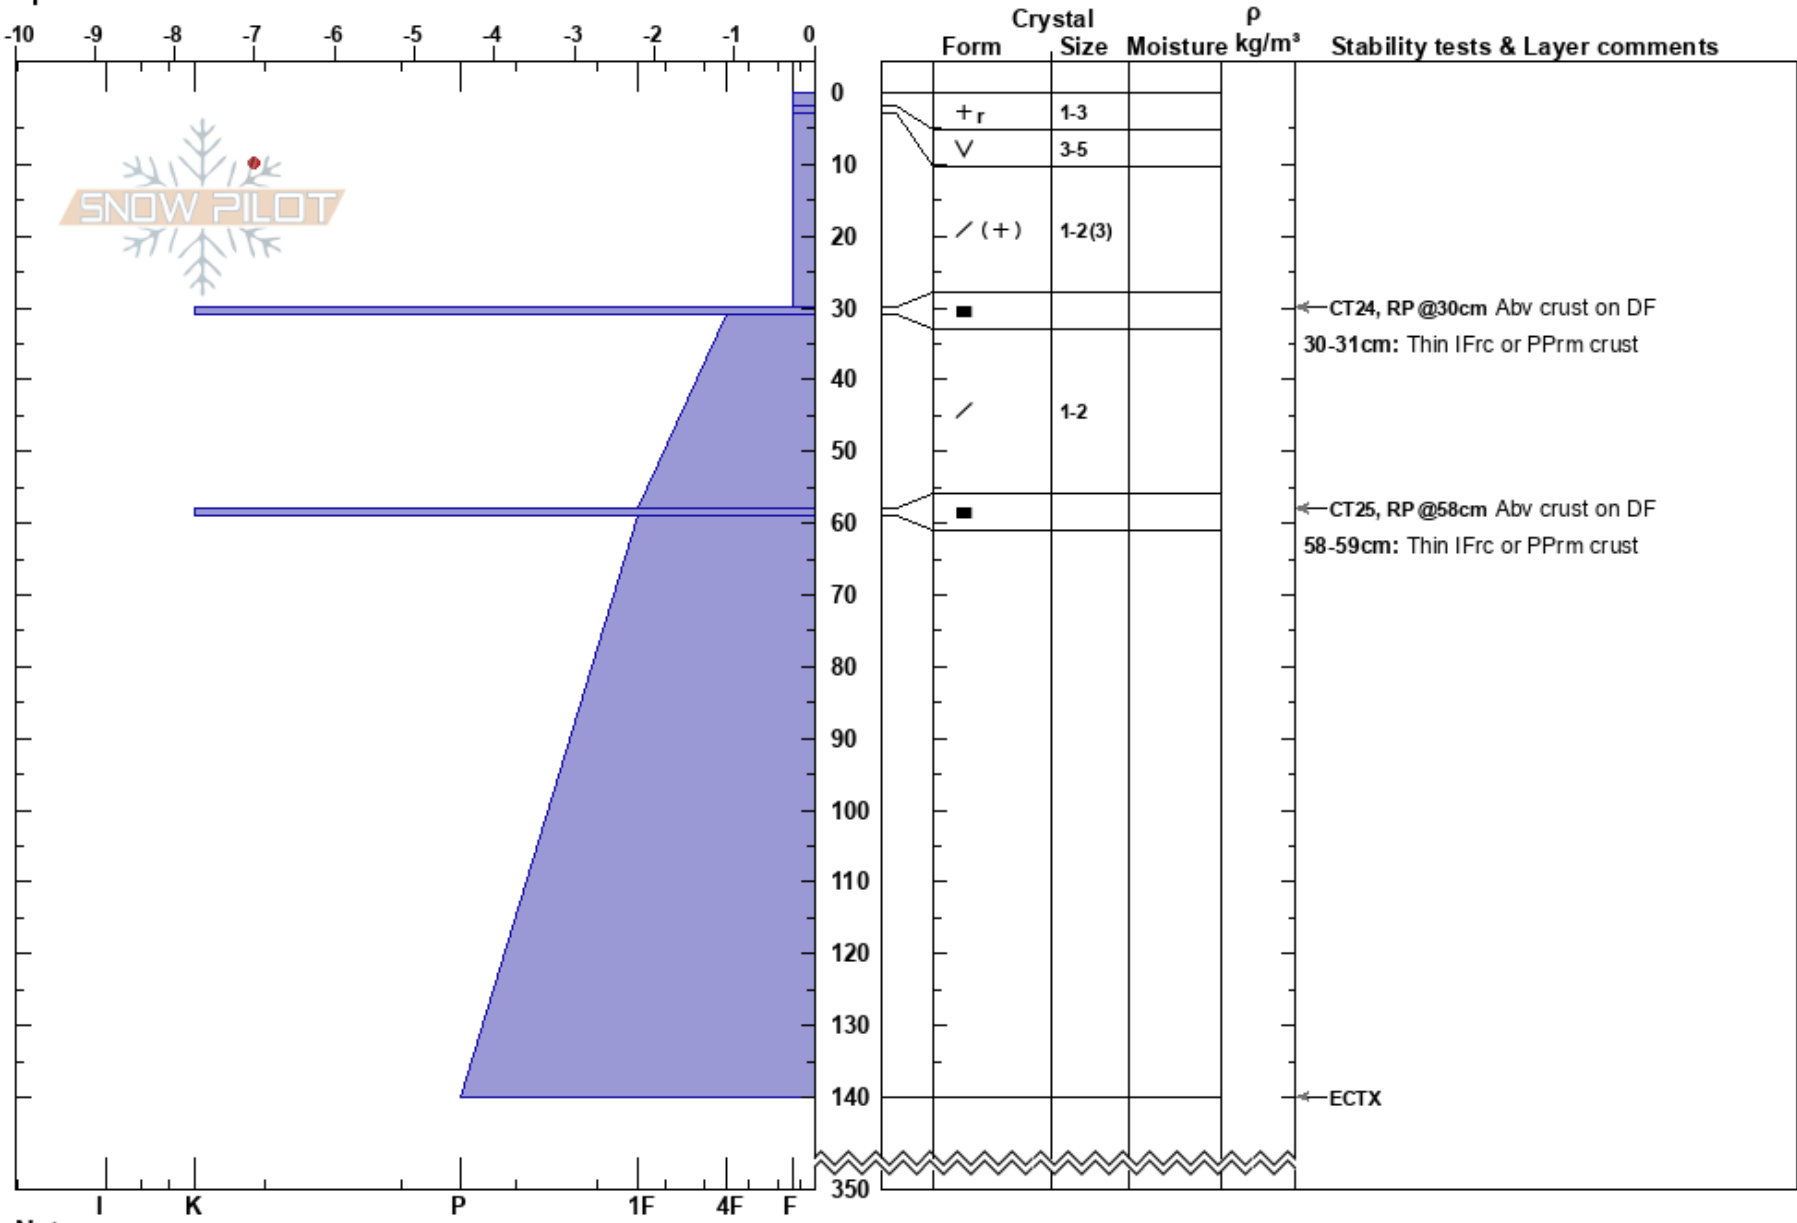

Sol Mtn Lodge - Merlot
 Monashee
 BC
 Elevation: 2000 m
 Aspect: SE
 Specifics:

Nathan Pinchak
 29/01/2020 - 13:00
 Co-ord:
 Slope Angle: 20°
 Wind Loading:

Stability:
 Air Temperature: -6.5°C
 Sky Cover: OVC
 Precipitation: S-1
 Wind: NE Light Breeze

HS:350
 PF:60
 Layer Notes:
 30-31cm: Thin IFrc or PPrm crust
 58-59cm: Thin IFrc or PPrm crust

Notes: