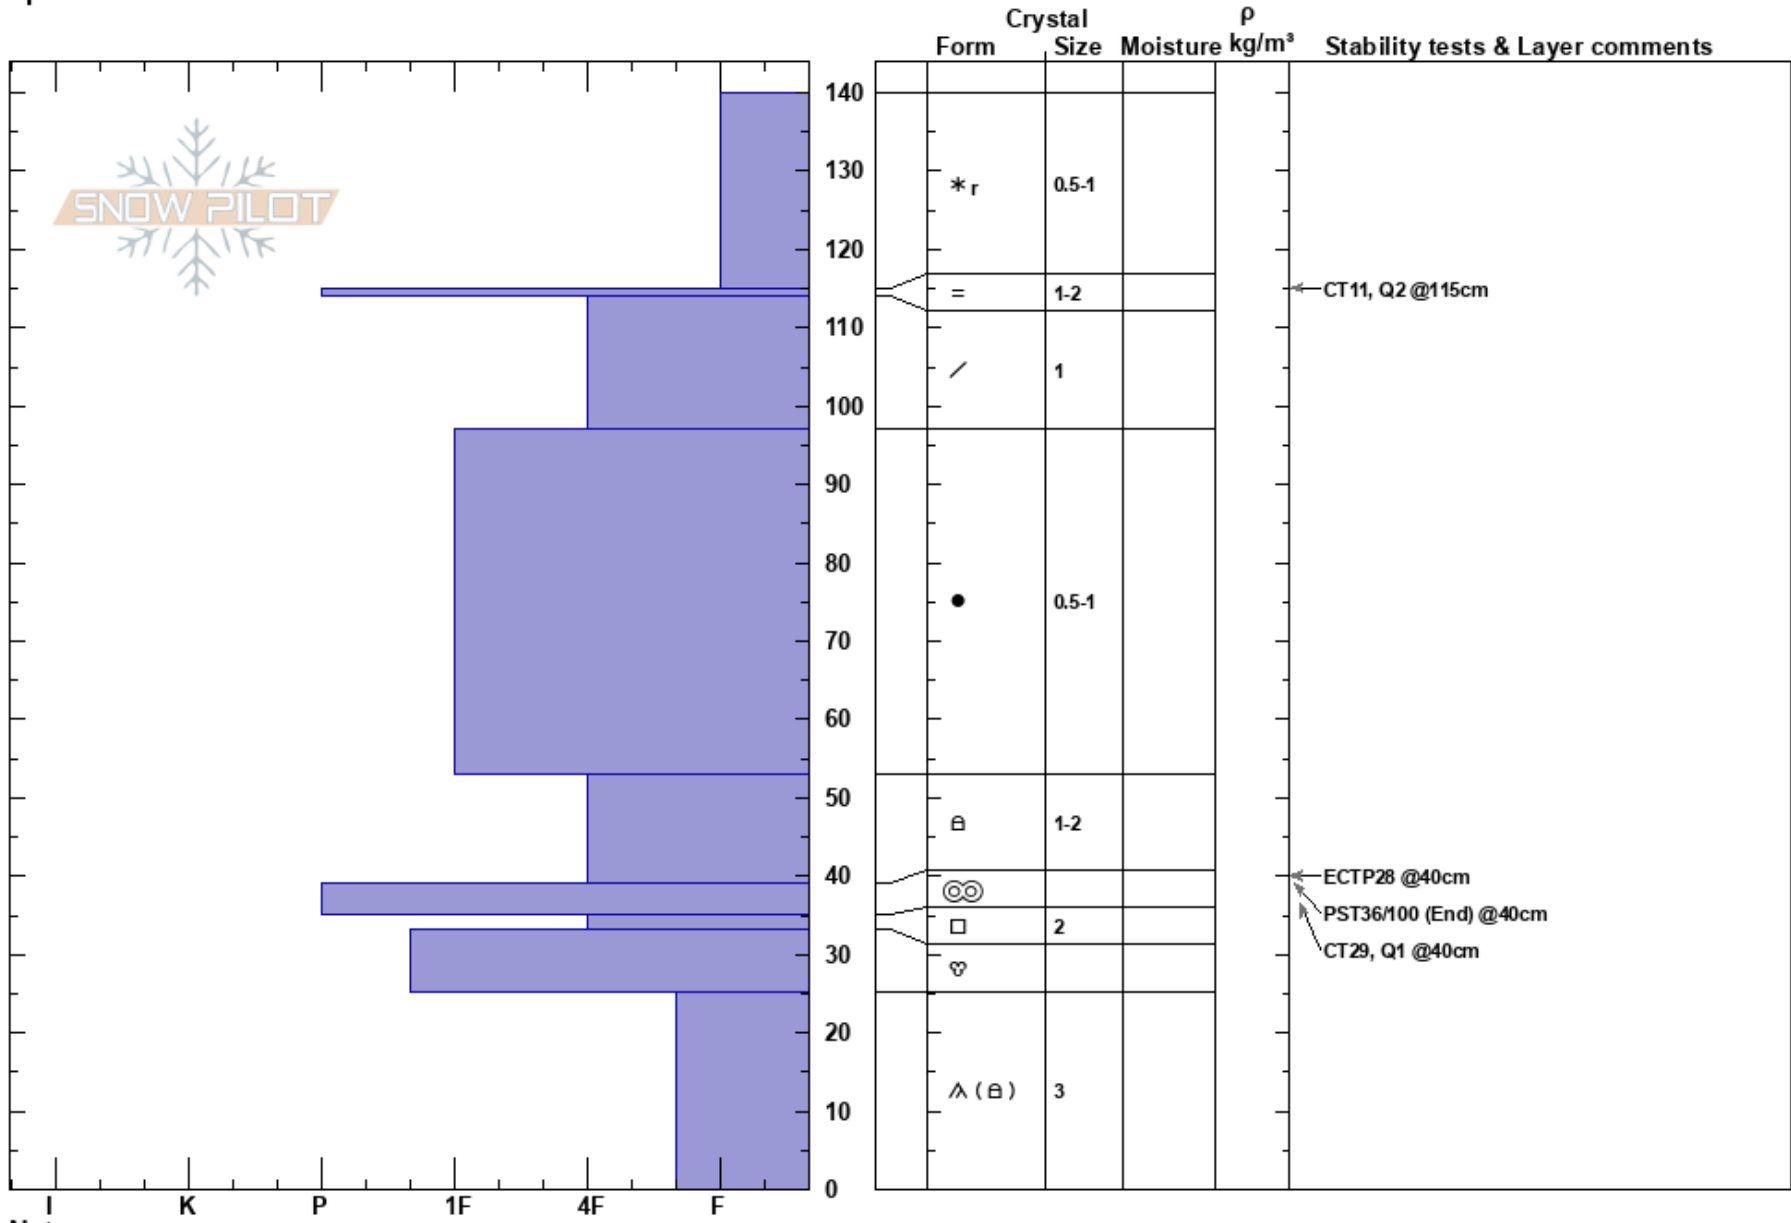

E. Face Beehive
 Madison Range-N
 MT
 Elevation: 8800 ft
 Aspect: E
 Specifics:

Patrick Rooney
 01/29/2020 - 12:15pm
 Co-ord: 45.32870N, -111.39250W
 Slope Angle: 28°
 Wind Loading: no

Stability: **HS:140**
 Air Temperature: **PF:40** 53-39cm:Problematic layer
 Sky Cover: BKN
 Precipitation: NO
 Wind: N Calm
PS: 15

Notes: ECTP within a faceted layer above the Thanksgiving crust found both on Eastern and Western aspects off the Jack Creek/Beehive ridge line.