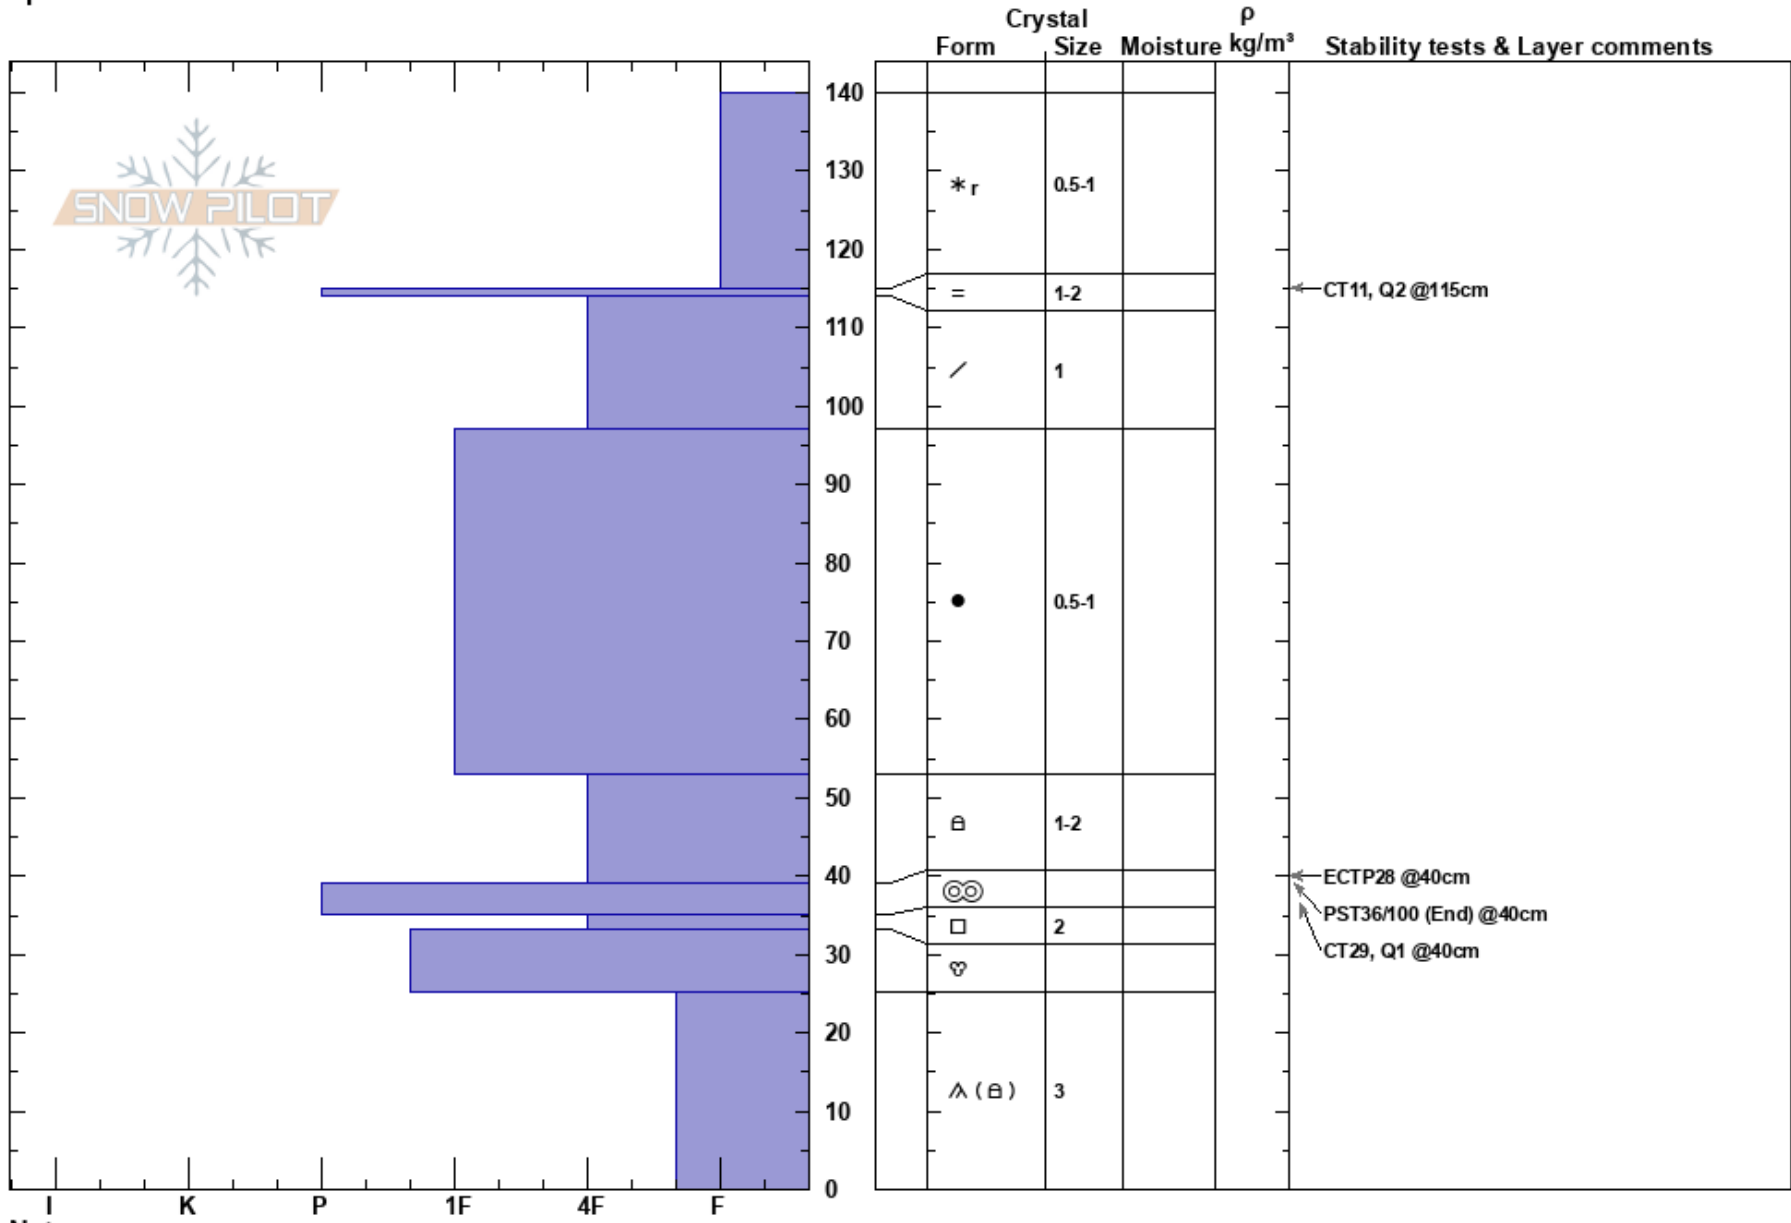

E. Face Beehive  
 Madison Range-N  
 MT  
 Elevation: 8800 ft  
 Aspect: E  
 Specifics:

Patrick Rooney  
 01/29/2020 - 12:15pm  
 Co-ord: 45.32870N, -111.39250W  
 Slope Angle: 28°  
 Wind Loading: no

Stability:  
 Air Temperature:  
 Sky Cover: BKN  
 Precipitation: NO  
 Wind: N Calm

HS:140  
 PF:40 53-39cm:Problematic layer  
 PS: 15

Notes: ECTP within a faceted layer above the Thanksgiving crust found both on Eastern and Western aspects off the Jack Creek/Beehive ridge line.