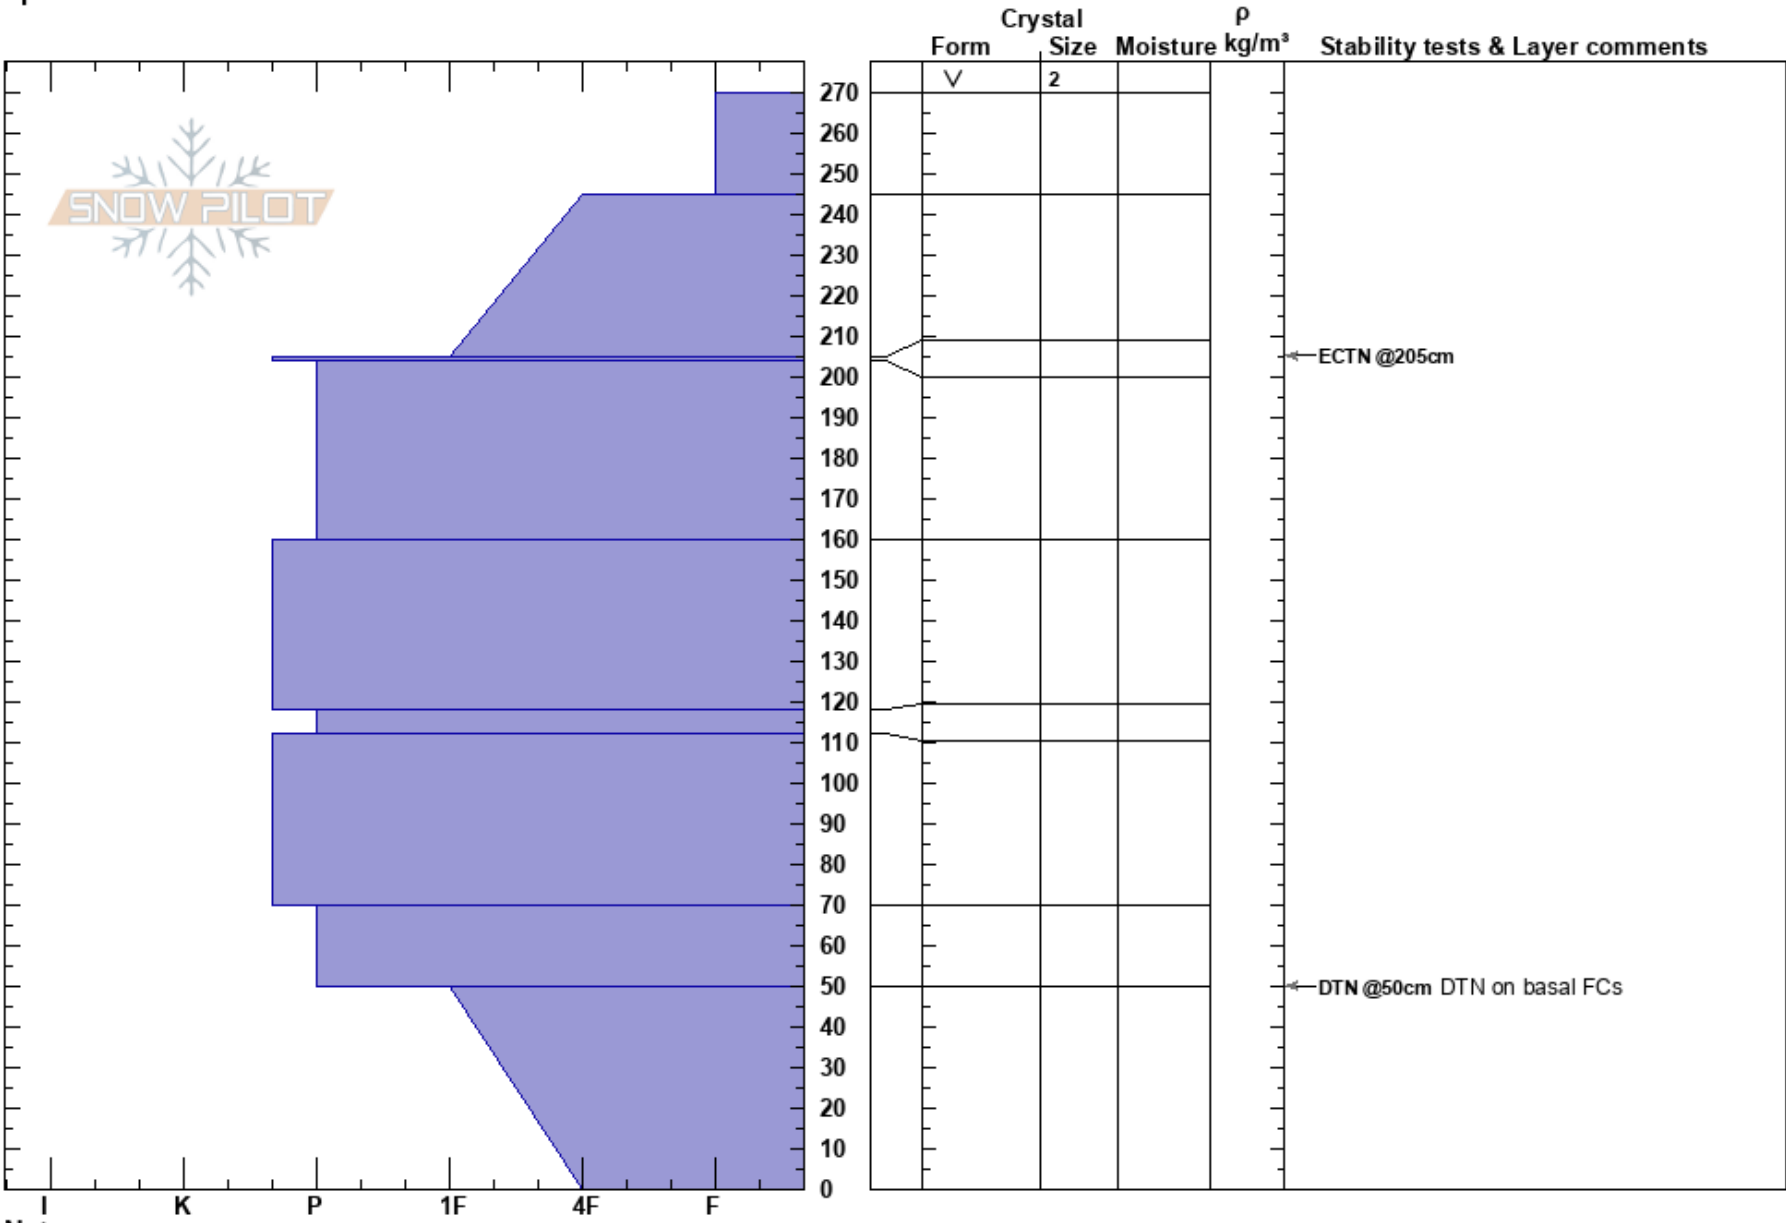

Pyramid Mt
 Coast Mountains
 BC
Elevation: 1970 m
Aspect: NW
Specifics:

tobin bellay-berntsen
 28/01/2020 - 13:15
Co-ord: 50.09907N, -121.69247W
Slope Angle: 23°
Wind Loading:

Stability: **HS:**270
Air Temperature: -3.5°C **PS:**25
Sky Cover: CLR
Precipitation: NO
Wind: SW Light Breeze

Layer Notes:

Notes: on a gladed roll near ridge top