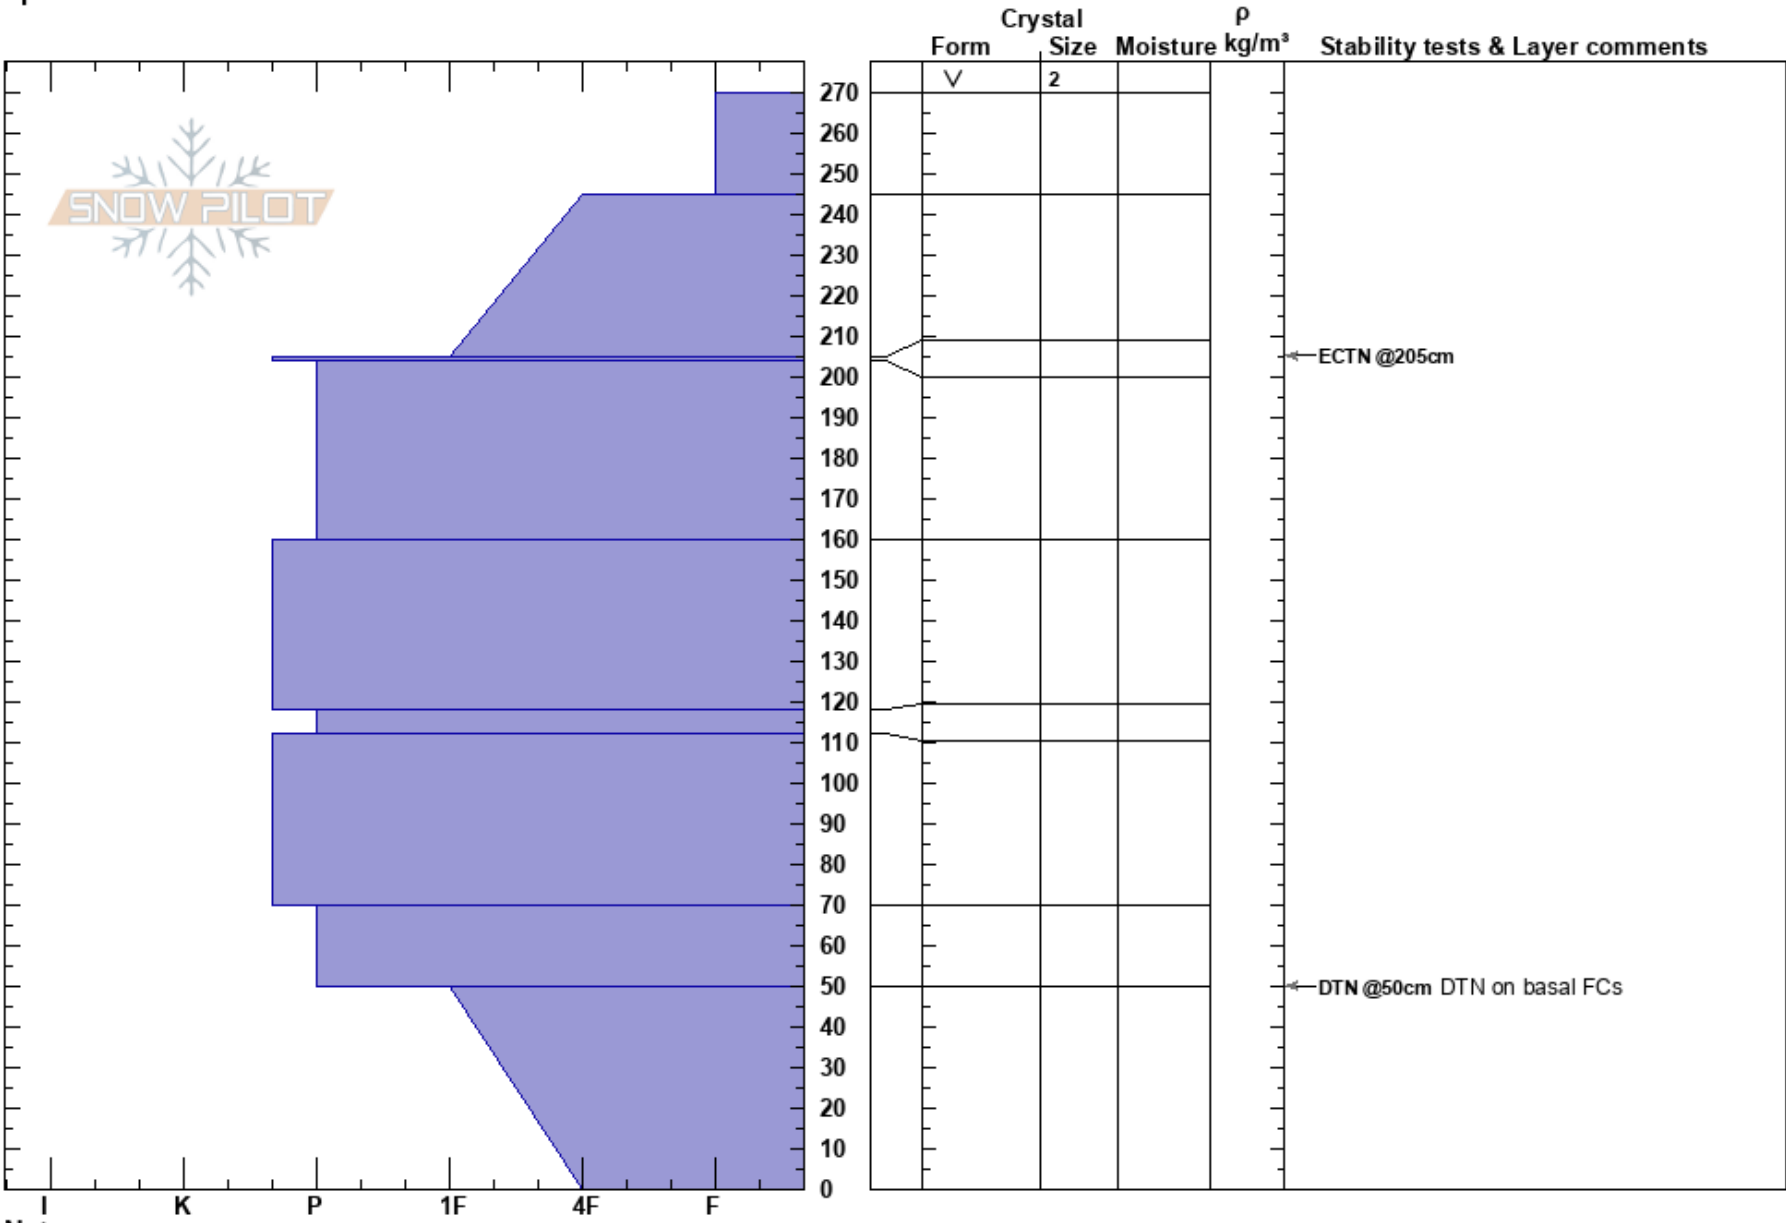

Pyramid Mt
 Coast Mountains
 BC
Elevation: 1970 m
Aspect: NW
Specifics:

tobin bellay-berntsen
 28/01/2020 - 13:15
Co-ord: 50.09907N, -121.69247W
Slope Angle: 23°
Wind Loading:

Stability:
Air Temperature: -3.5°C **HS:**270
Sky Cover: CLR **PS:**25
Precipitation: NO
Wind: SW Light Breeze

Layer Notes:

Notes: on a gladed roll near ridge top