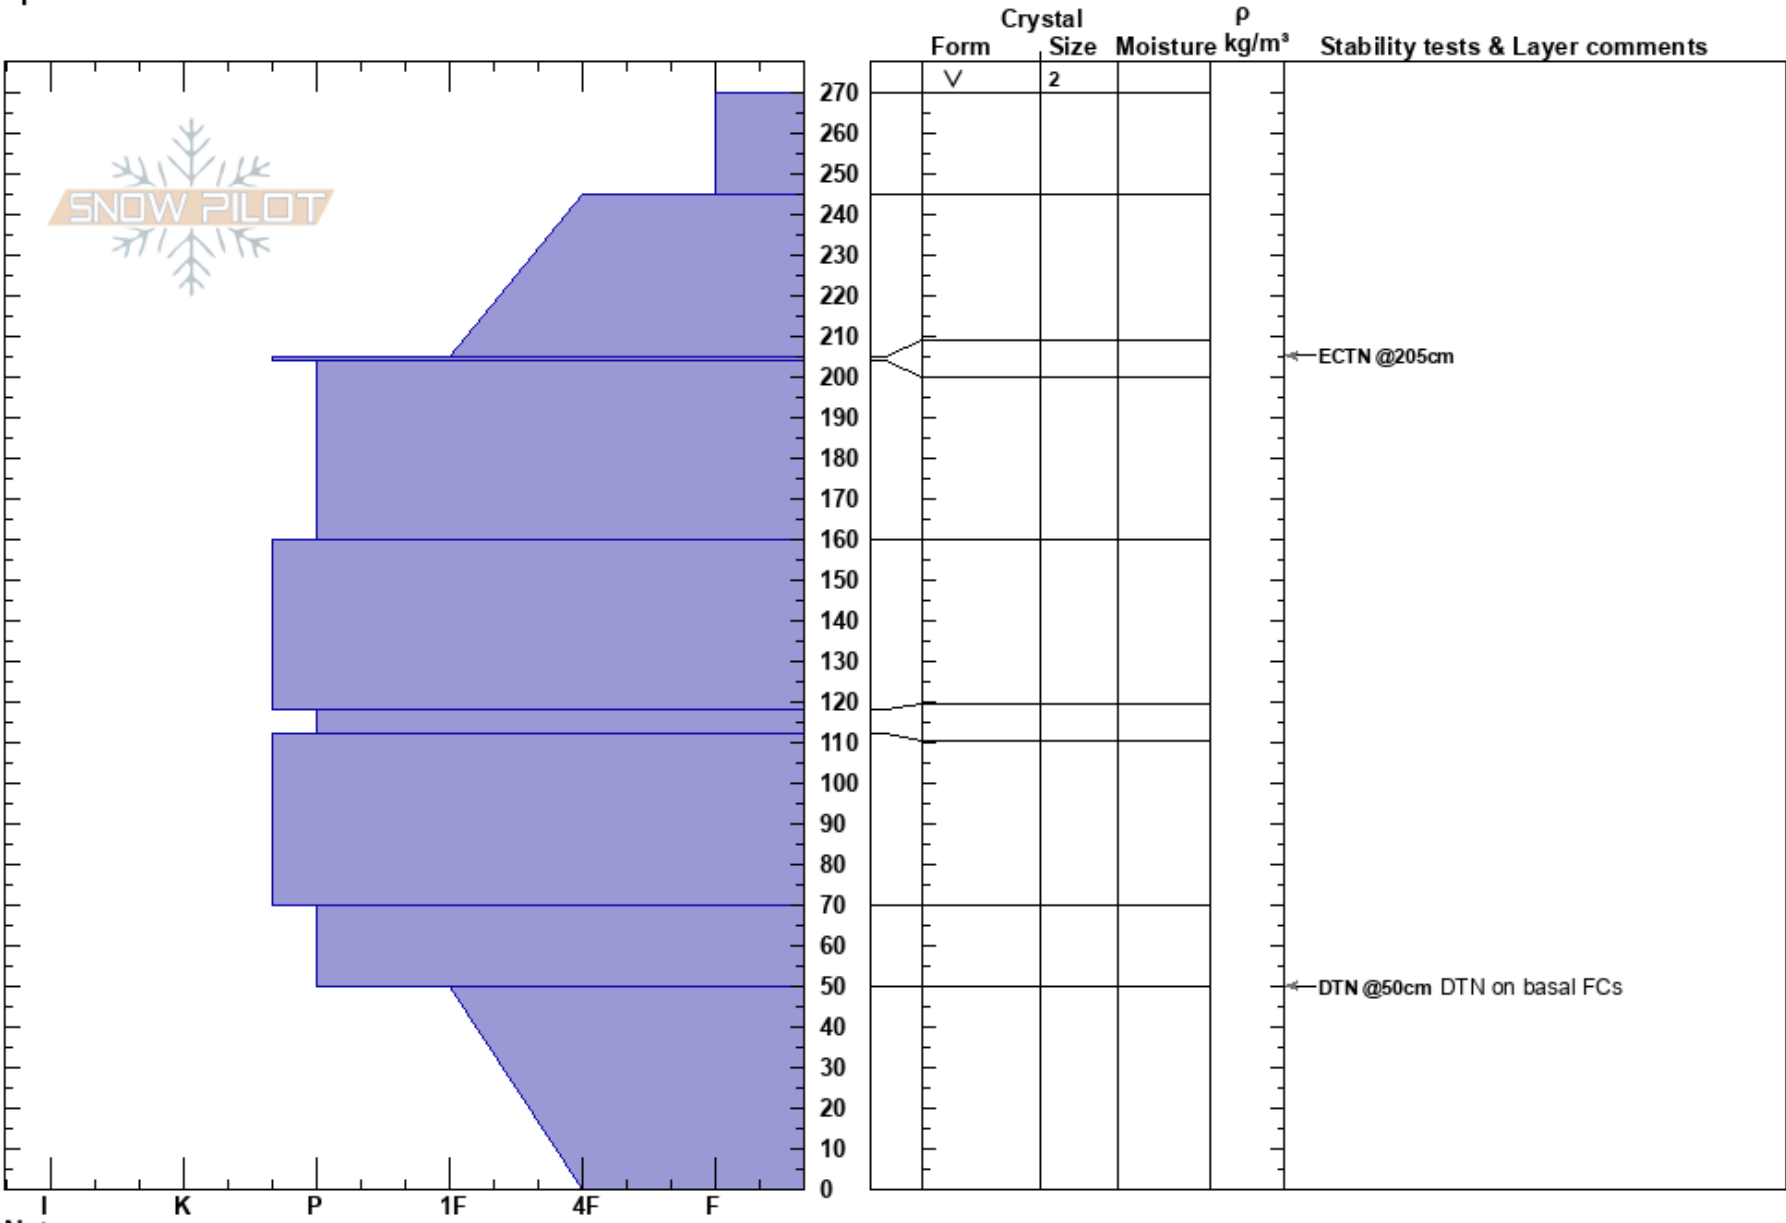

Pyramid Mt  
Coast Mountains  
BC  
Elevation: 1970 m  
Aspect: NW  
Specifics:

tobin bellay-berntsen  
28/01/2020 - 13:15  
Co-ord: 50.09907N, -121.69247W  
Slope Angle: 23°  
Wind Loading:

Stability: **HS:270**  
Air Temperature: -3.5°C **PS:25**  
Sky Cover: CLR  
Precipitation: NO  
Wind: SW Light Breeze

Layer Notes:

Notes: on a glazed roll near ridge top