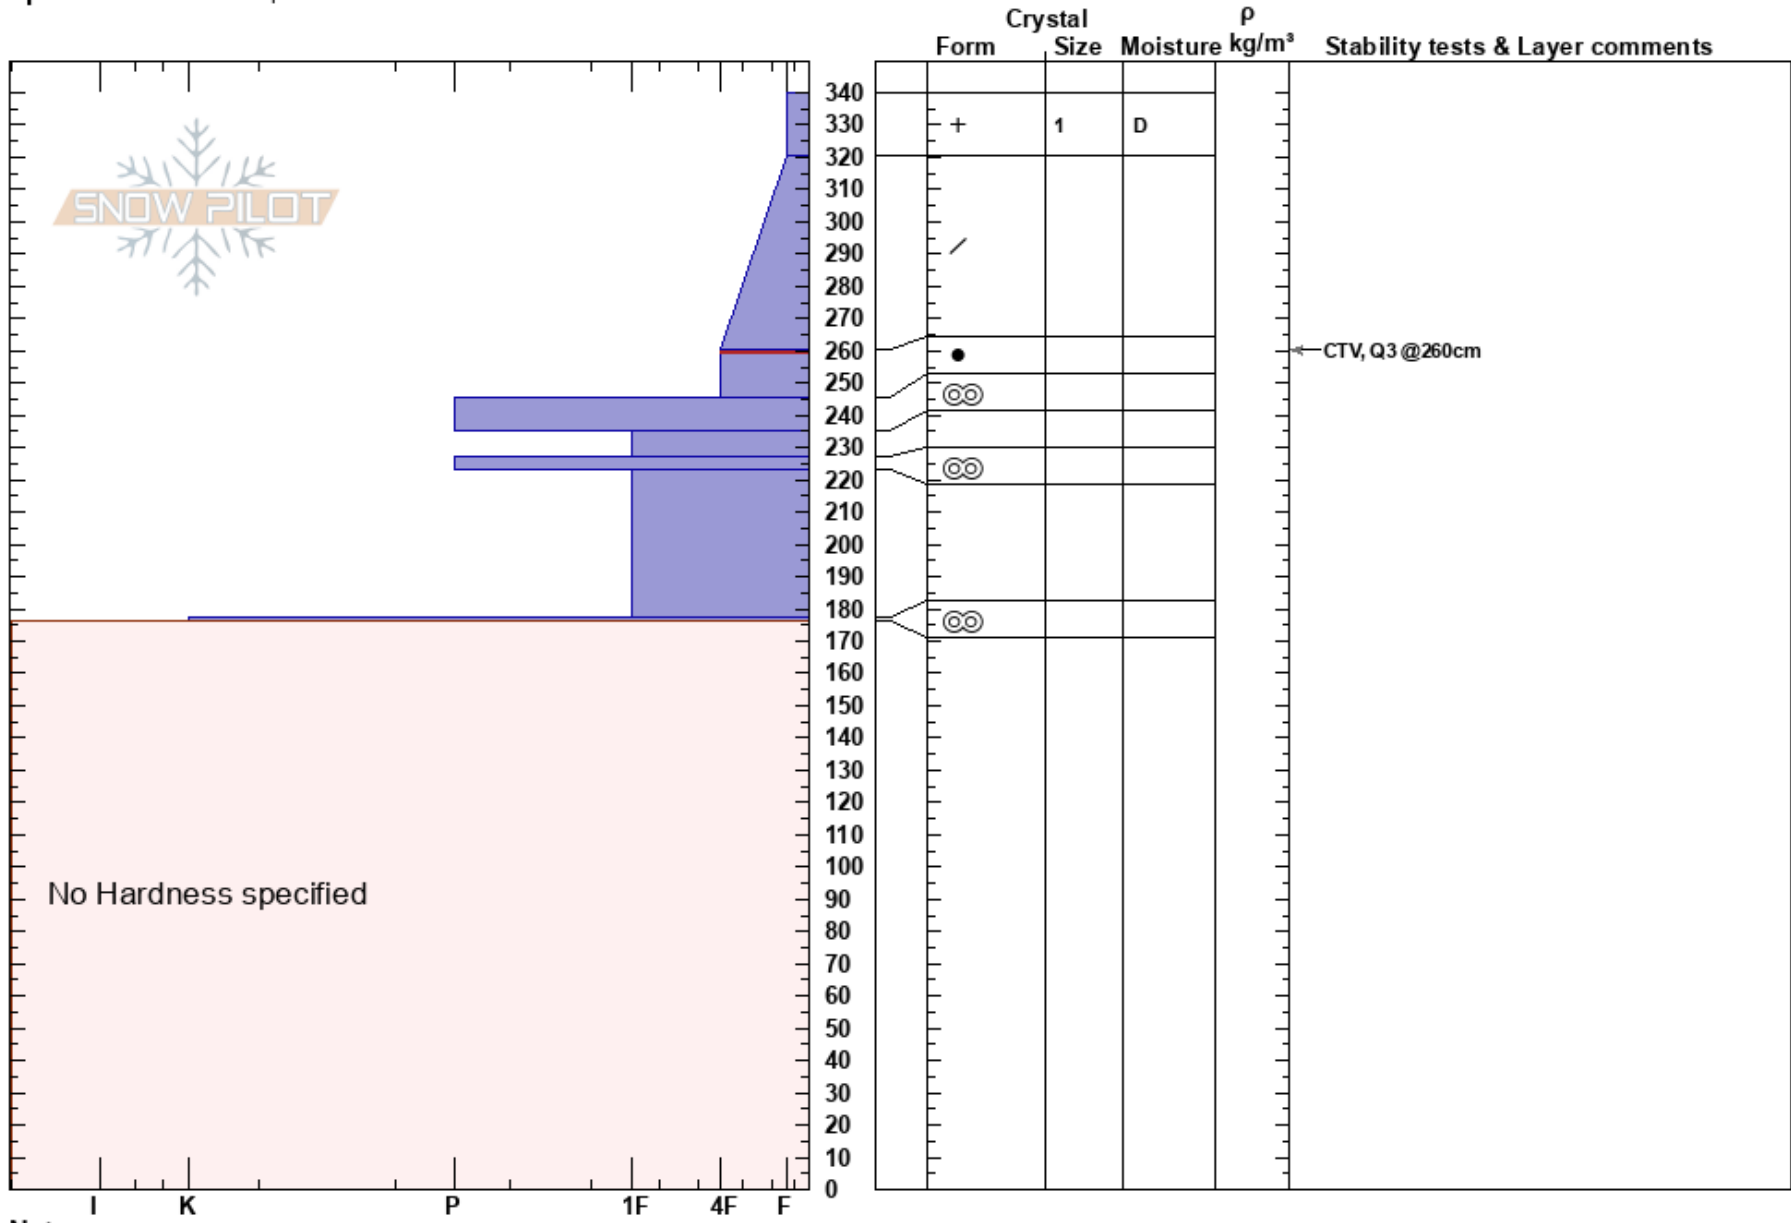

Spyder Bowl
 Flathead Range
 MT
 Elevation: 6600 ft
 Aspect: 295°
 Specifics: We skied slope

guy zoellner
 02/27/2017 - 11:30am
 Co-ord: 48.19438N, -113.96328W
 Slope Angle: 38°
 Wind Loading:

Stability: HS:340
 Air Temperature: -4°C PF:50 260-245cm:Problematic layer
 Sky Cover: OVC
 Precipitation: S-1
 Wind: Calm