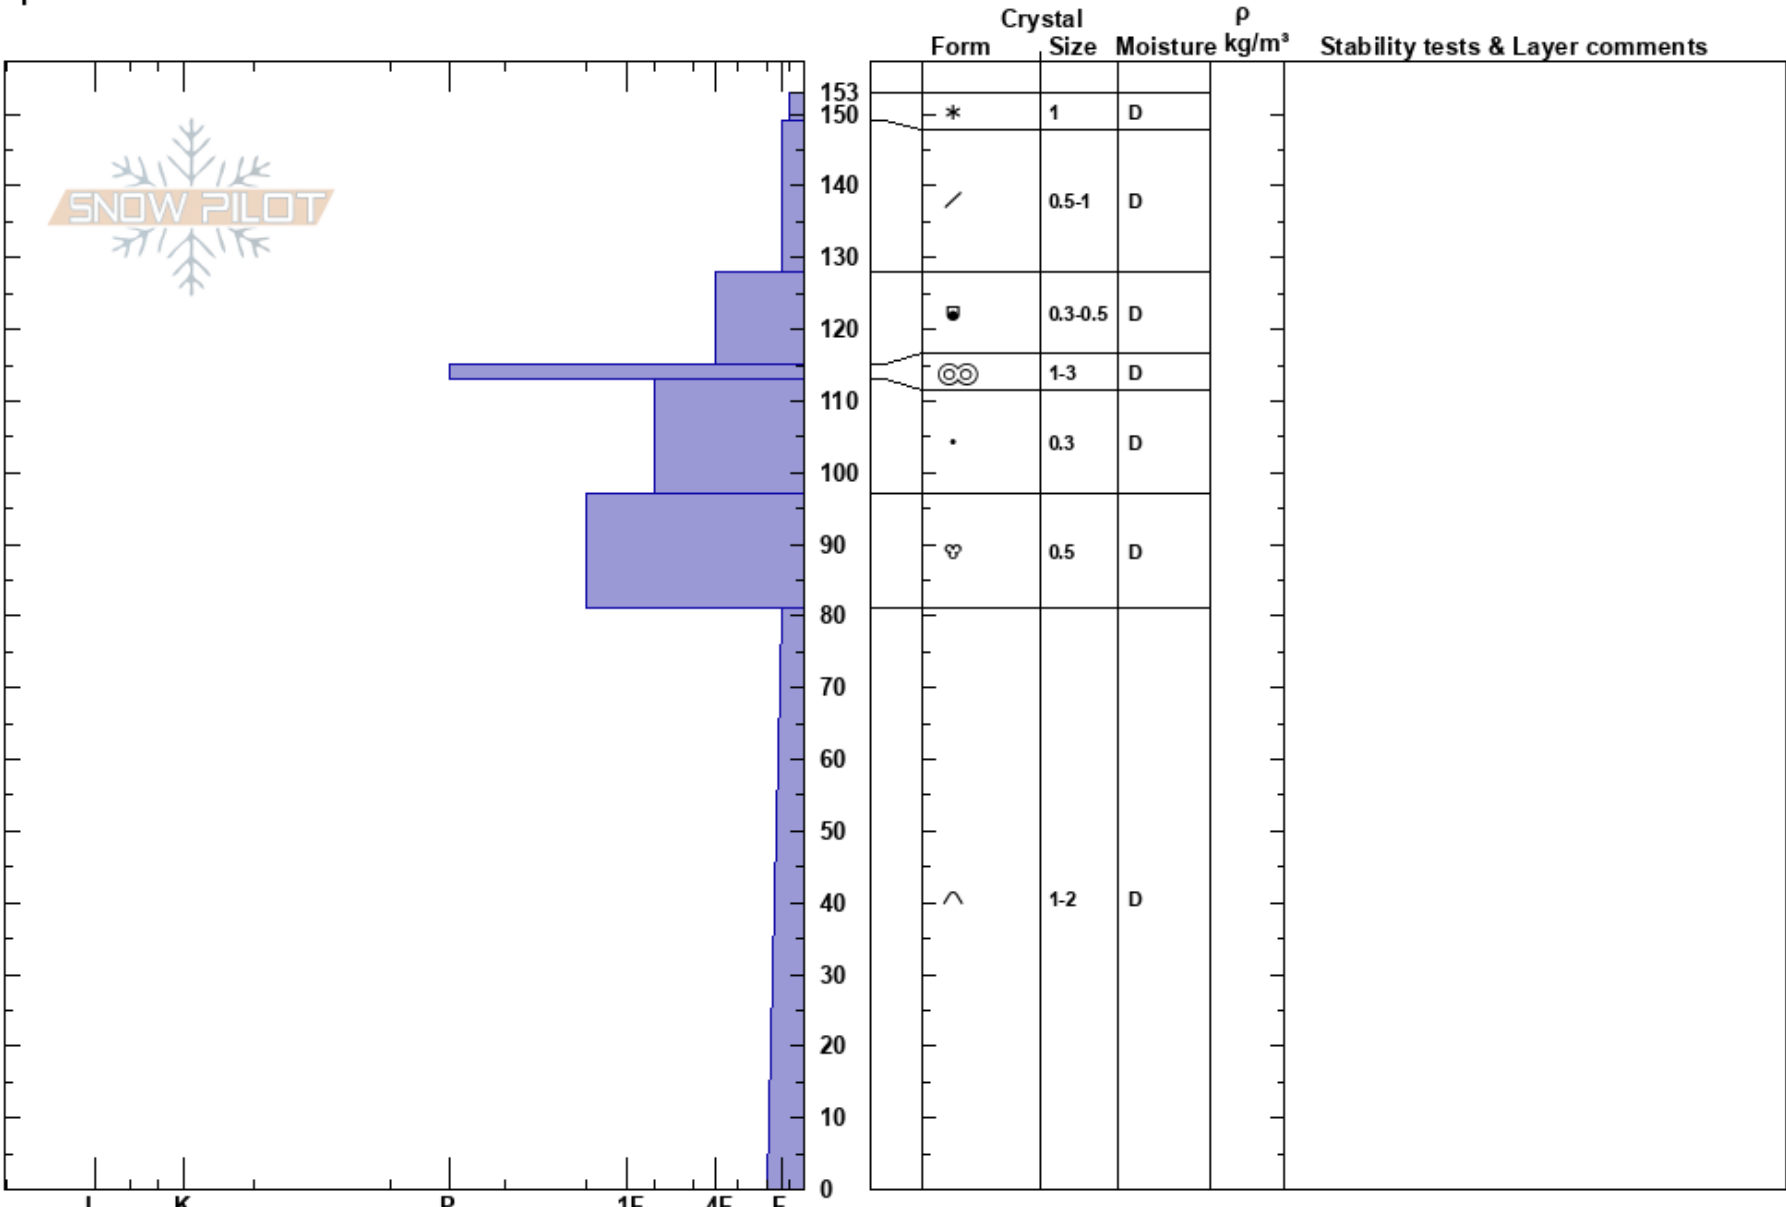

Lab 6 Group 2 Pit 2
 Bridger Range
 MT
 Elevation: 7844 ft
 Aspect: SE
 Specifics:

Clay Kincer
 02/24/2017 - 3:45pm
 Co-ord: 45.82973N, -110.92845W
 Slope Angle: 14°
 Wind Loading:

Stability:
 Air Temperature:
 Sky Cover: OVC
 Precipitation: S-1
 Wind: Calm

HS:153

Layer Notes:

Notes: