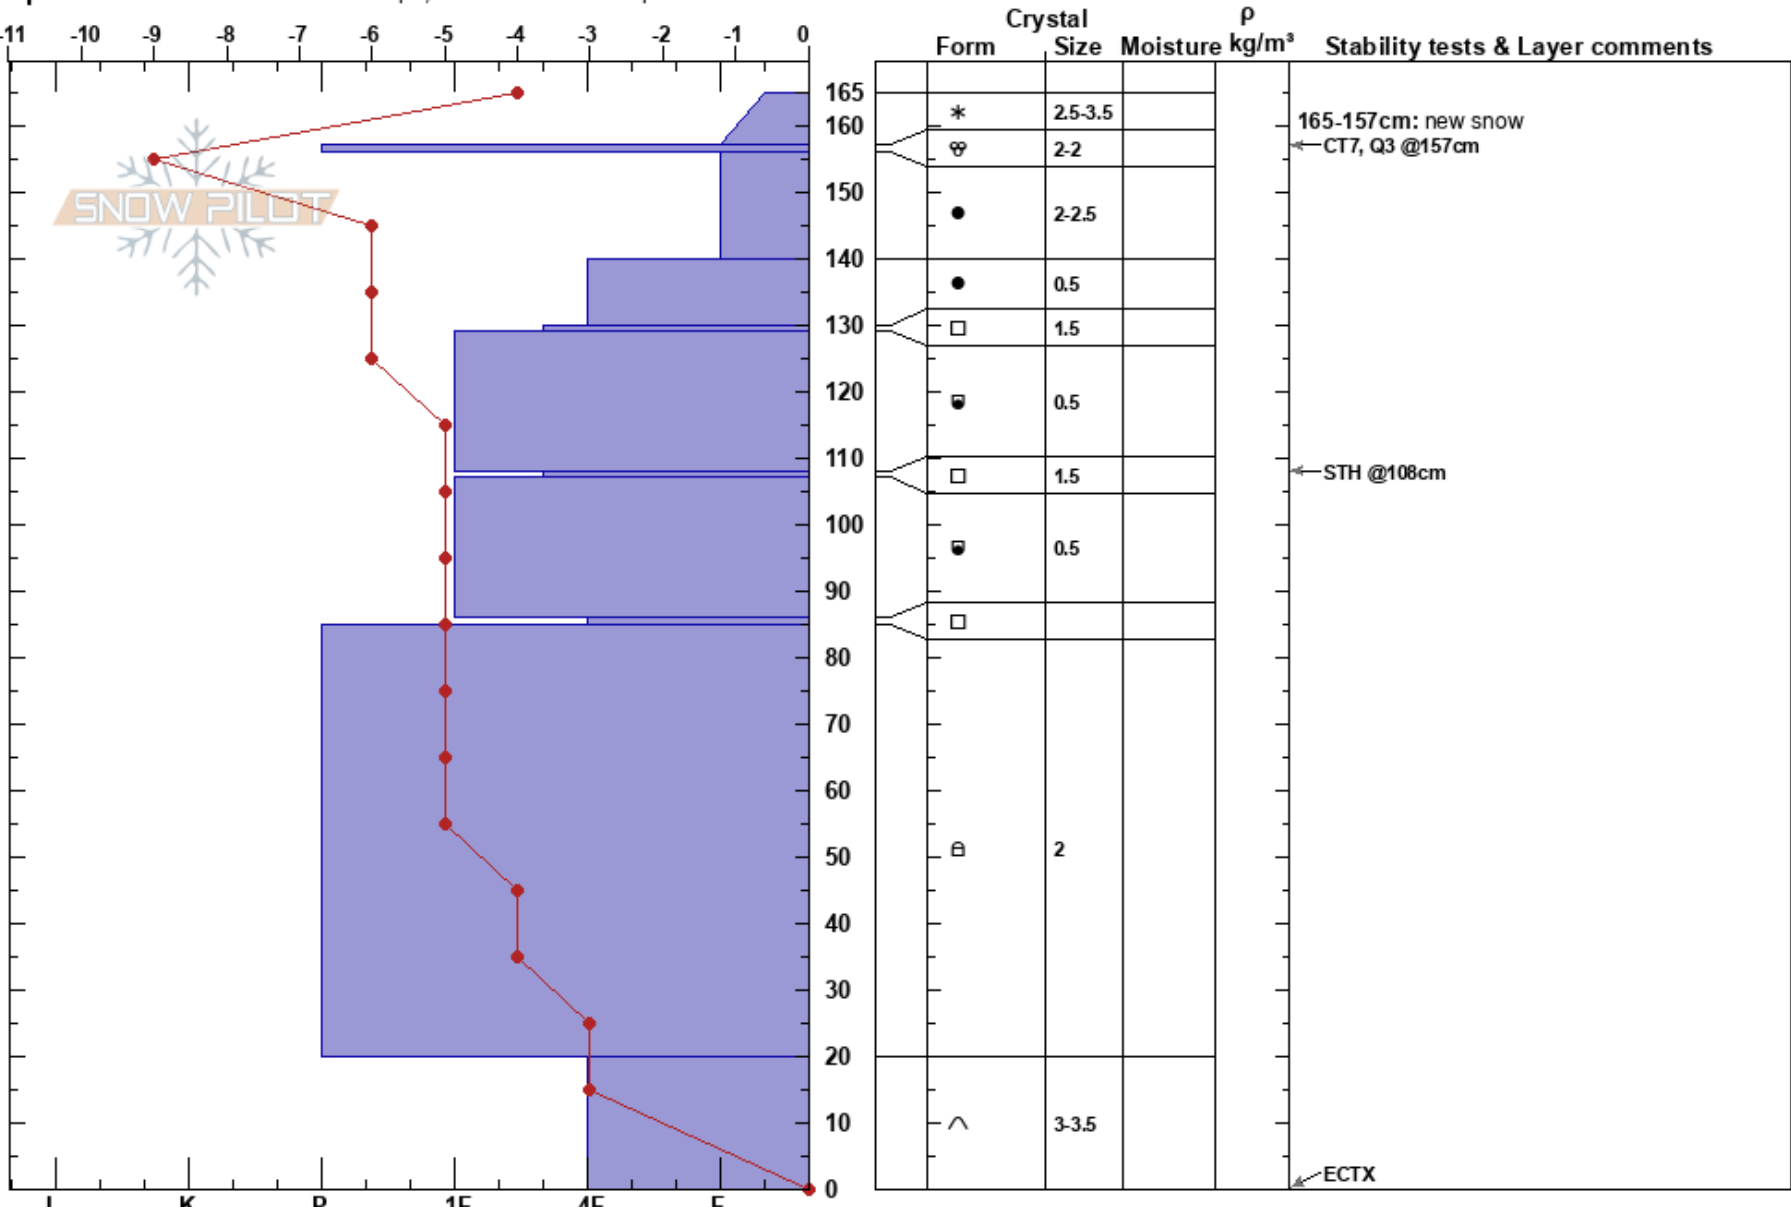

40.479893, -111.031693 Christine Heaton
 Uinta Range 01/28/2020 - 11:50am
 UT
Elevation: 9500 ft
Aspect: NE
Specifics: Snowmobile tracks on slope; We snowmobiled slope

Stability:
Air Temperature: 16°C
Sky Cover: BKN
Precipitation: NO
Wind:

HS:165
PF:40
 165-157cm: new snow
 108-107cm: Problematic layer

Notes: No wind on the aspect that we dug the pit, but plenty of wind and loading on adjacent aspects.