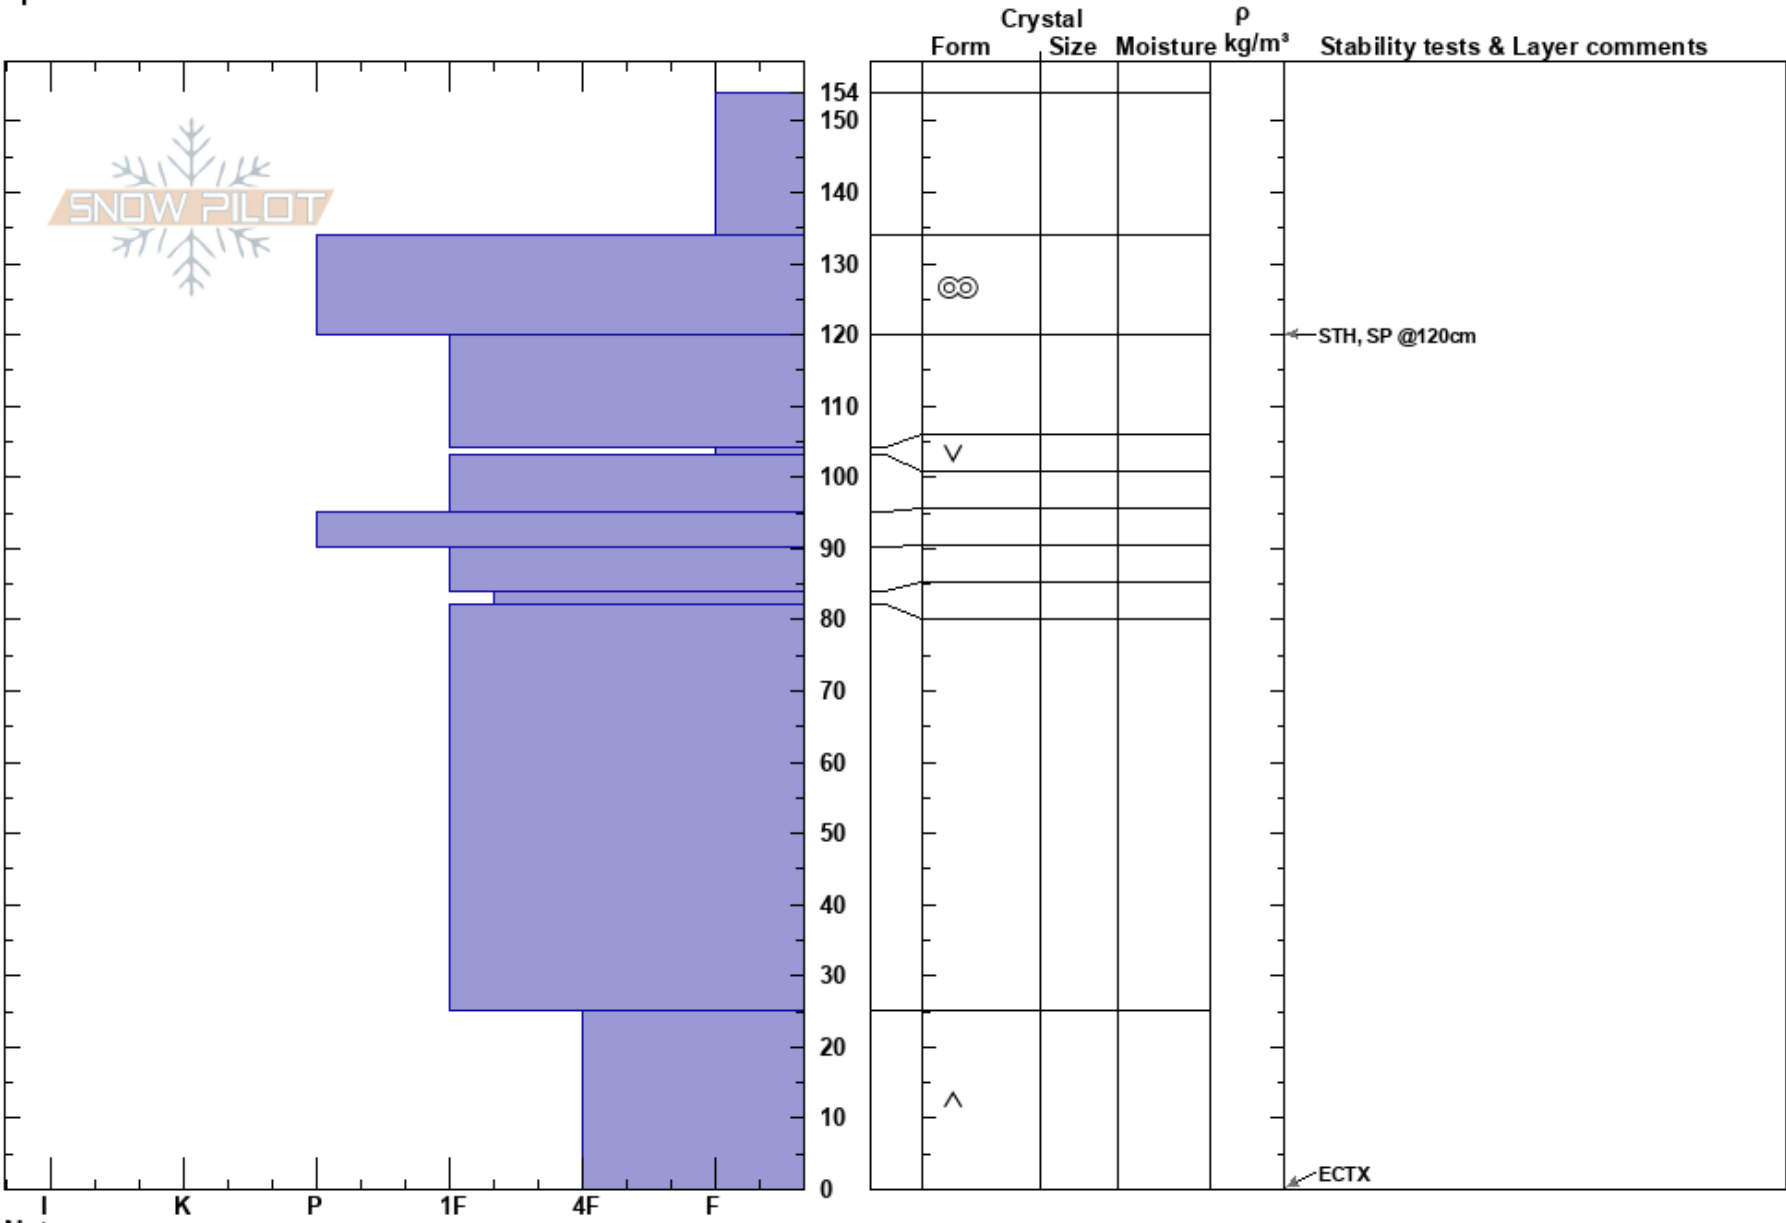

Center Ridge  
 Chugach Range  
 AK  
 Elevation: 1500 ft  
 Aspect: W  
 Specifics:

Maxwell Bonderoff  
 02/24/2017 - 12:40pm  
 Co-ord: 60.78349N, -149.20704W  
 Slope Angle: 18°  
 Wind Loading:

Stability:  
 Air Temperature:  
 Sky Cover: OVC  
 Precipitation: S1  
 Wind: Calm

HS:154  
 PF:20 104-103cm:Problematic layer

Notes: Quick data pit