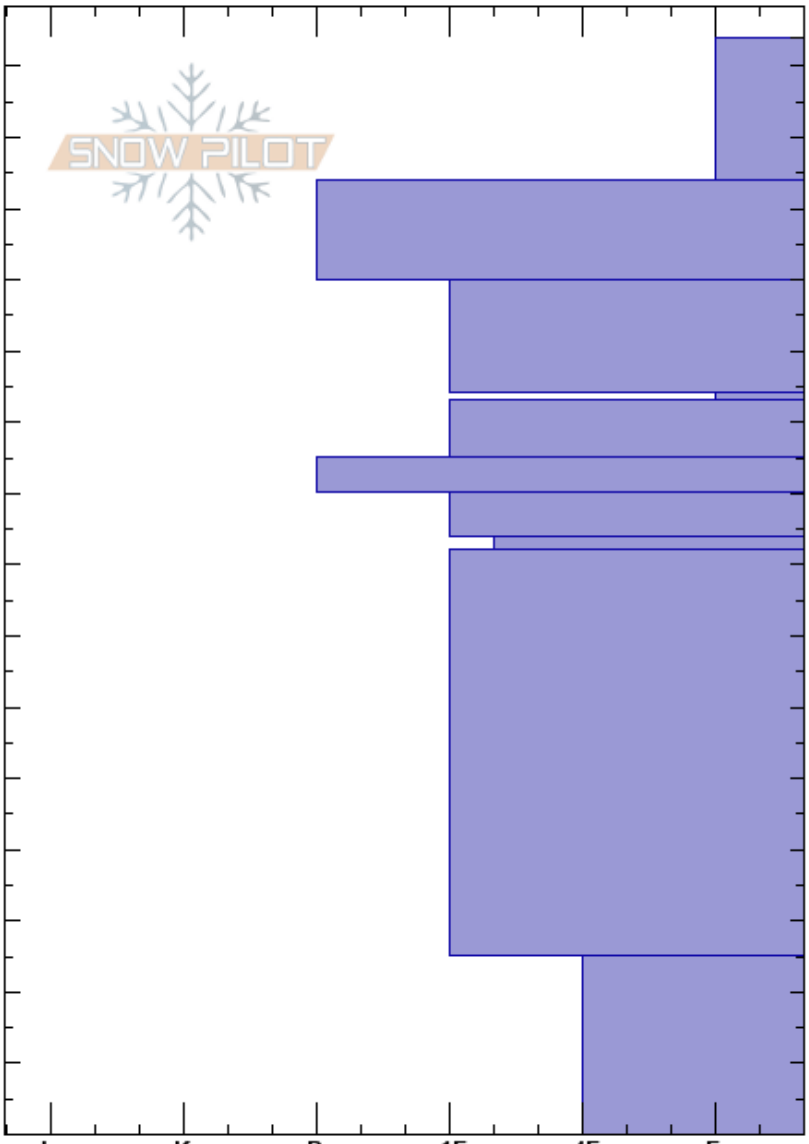

Center Ridge
 Chugach Range
 AK
 Elevation: 1500 ft
 Aspect: W
 Specifics:

Maxwell Bonderoff
 02/24/2017 - 12:40pm
 Co-ord: 60.78349N, -149.20704W
 Slope Angle: 18°
 Wind Loading:

Stability:
 Air Temperature:
 Sky Cover: OVC
 Precipitation: S1
 Wind: Calm

HS:154
 PF:20 104-103cm:Problematic layer

Layer Notes:

Height (cm)	Crystal		Moisture	ρ kg/m ³	Stability tests & Layer comments
	Form	Size			
154					
150					
140					
135					
130	⊙⊙				
120					← STH, SP @120cm
110					
100	V				
90					
85					
80					
70					
60					
50					
40					
30					
28					
20					
10	^				
0					← ECTX

Notes: Quick data pit