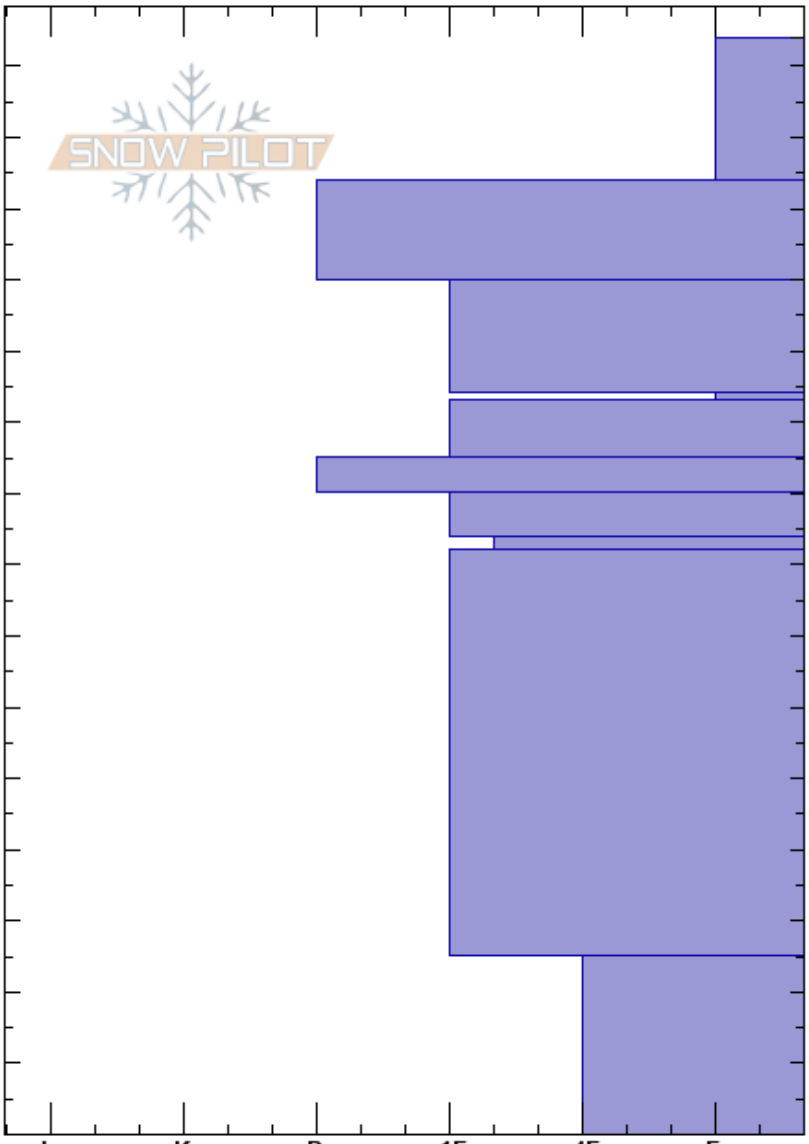

Center Ridge
 Chugach Range
 AK
 Elevation: 1500 ft
 Aspect: W
 Specifics:

Maxwell Bonderoff
 02/24/2017 - 12:40pm
 Co-ord: 60.78349N, -149.20704W
 Slope Angle: 18°
 Wind Loading:

Stability: HS:154
 Air Temperature: PF:20 104-103cm:Problematic layer
 Sky Cover: OVC
 Precipitation: S1
 Wind: Calm

Depth (cm)	Crystal		Moisture	ρ kg/m ³	Stability tests & Layer comments
	Form	Size			
154					
150					
140					
130	⊙				
120					← STH, SP @120cm
110					
100	V				
90					
80					
20	^				
0					← ECTX

Notes: Quick data pit