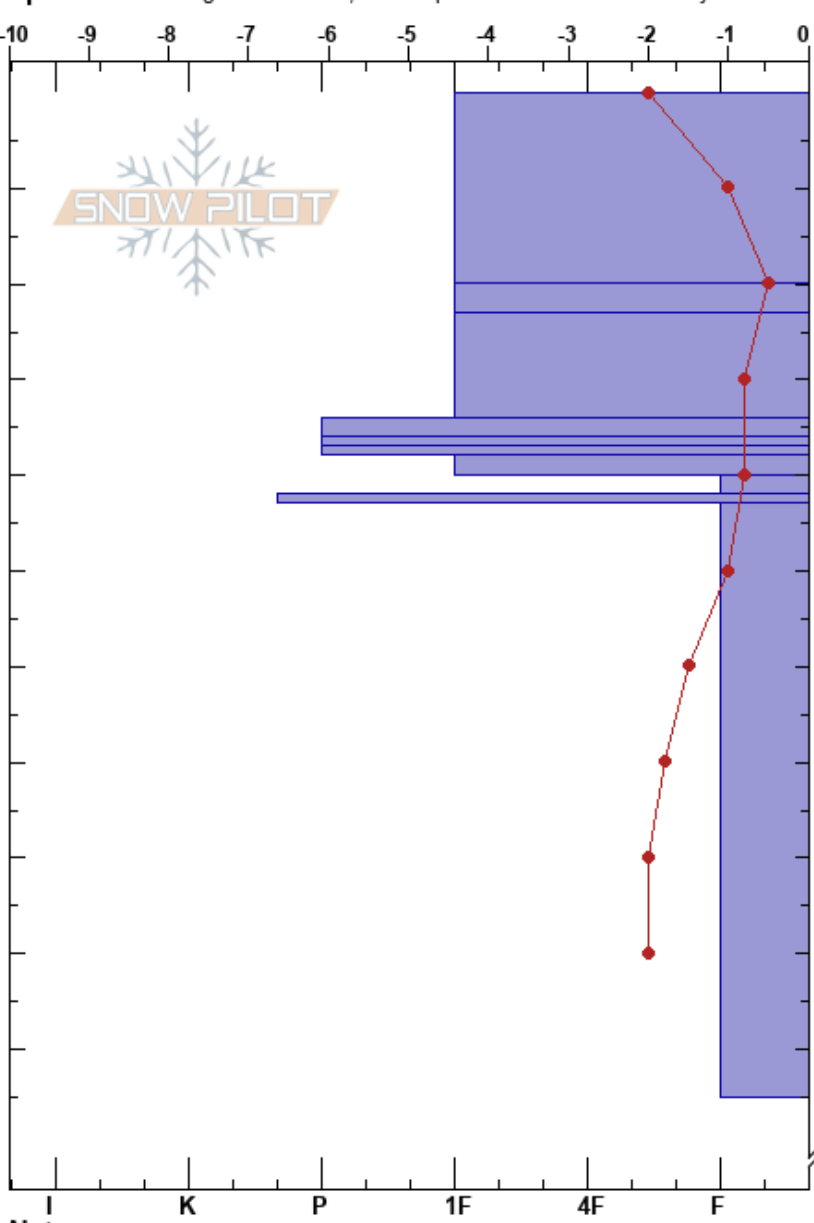

AH-WWU Heather Meadow Natalie Williams
 North Cascades, West WA
 Elevation: 1310 m
 Aspect: N
 Specifics: Pit dug in a Ski Area; Pit is representative of backcountry

Stability: HS:304
 Air Temperature: 1.1°C
 Sky Cover: OVC
 Precipitation: S2
 Wind: S Moderate

Crystal Form	Crystal Size	Moisture	ρ kg/m ³	Stability tests & Layer comments
			0.31	
□	1		0.38	
●	1-3		0.346	
□	1		0.346	
○	1-3		0.346	
□	1-3		0.346	
●	1-3		0.244	
□	1		0.27	
■	1-3		0.271	
			0.275	
□	1		0.286	
			0.295	
304				