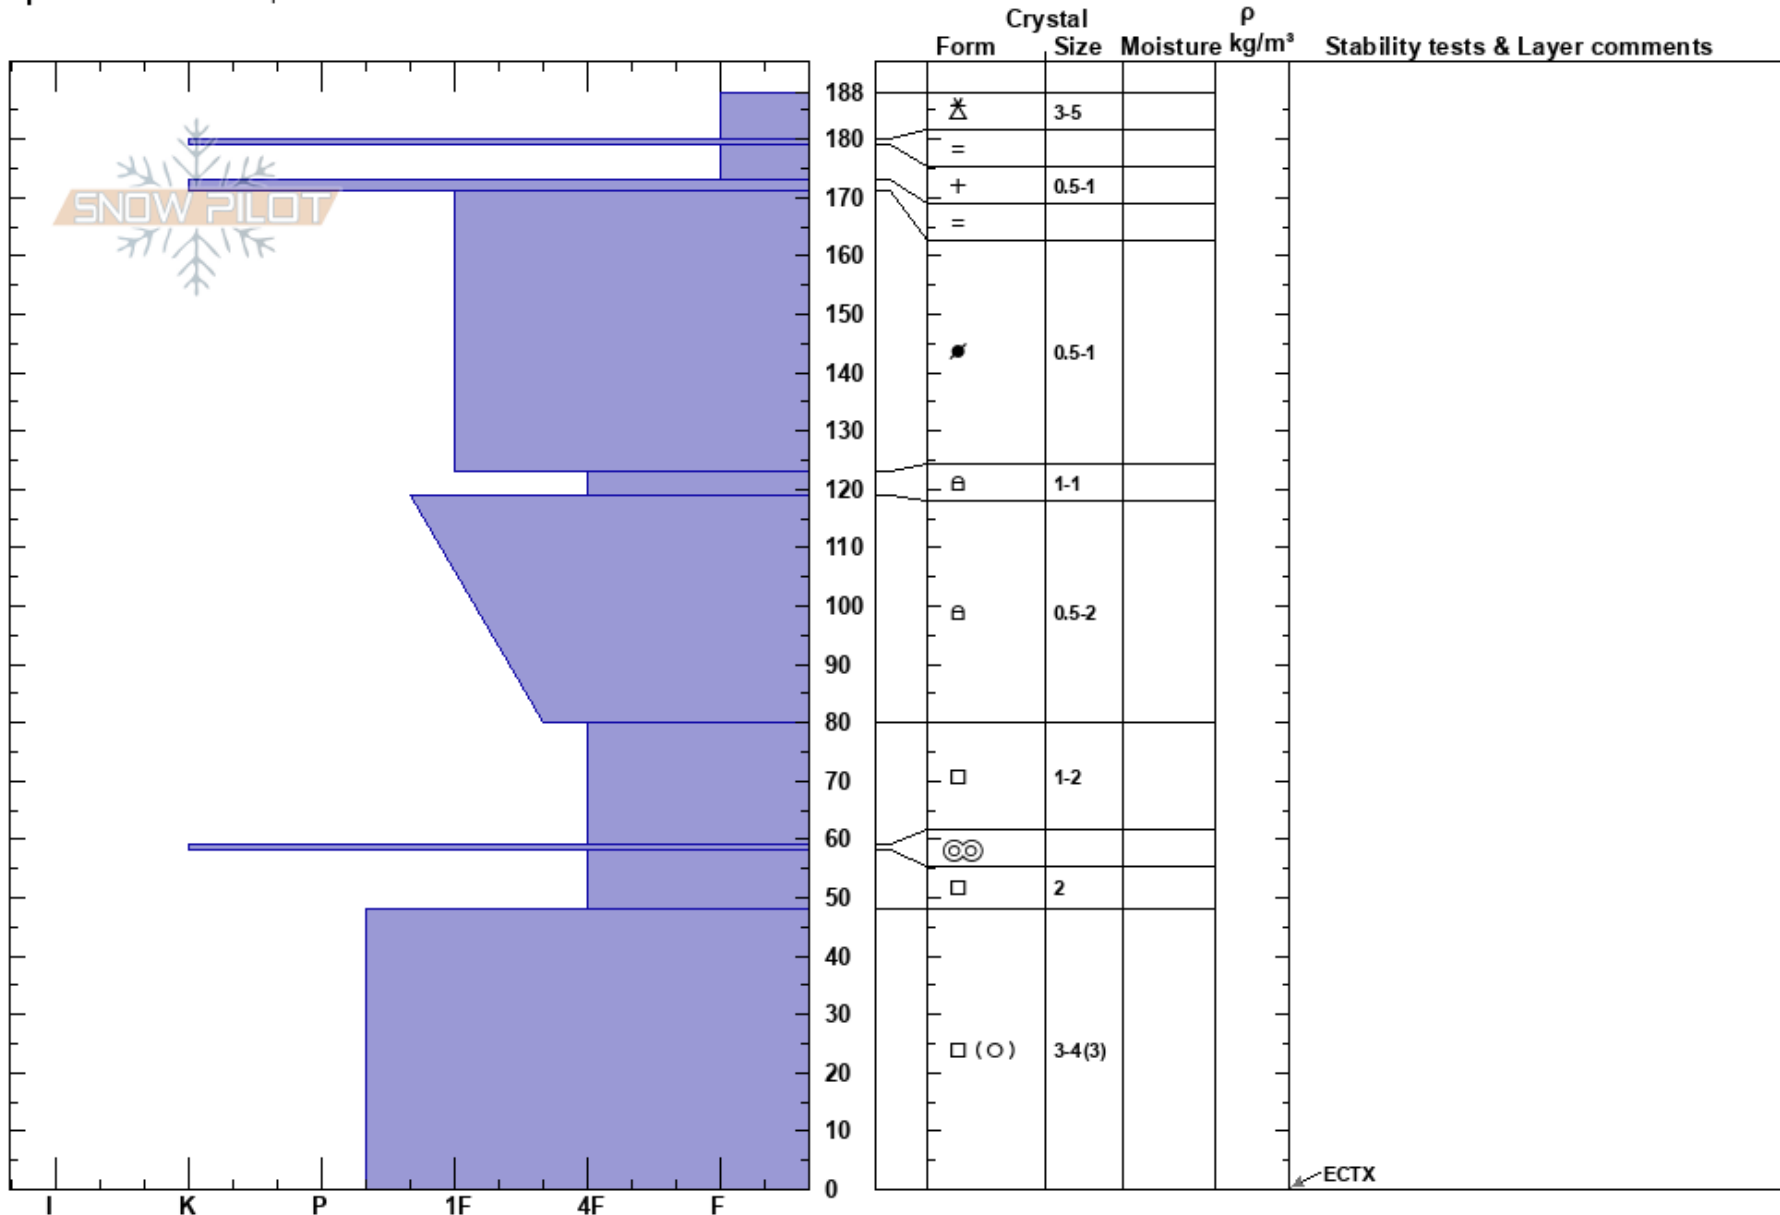

Noodle Ridge
 Teton Range
 WY
Elevation: 9600 ft
Aspect: 190°
Specifics: We skied slope

Kenny Heidenreich
 01/25/2020 - 12:20pm
Co-ord:
Slope Angle: 30°
Wind Loading: previous

Stability:
Air Temperature: -5°C
Sky Cover: X
Precipitation: S1
Wind: SW Moderate

HS:188
PF:30
PS:5
Layer Notes:

Notes: noodle ridge, was able to easily pull column out above crust @58cm.