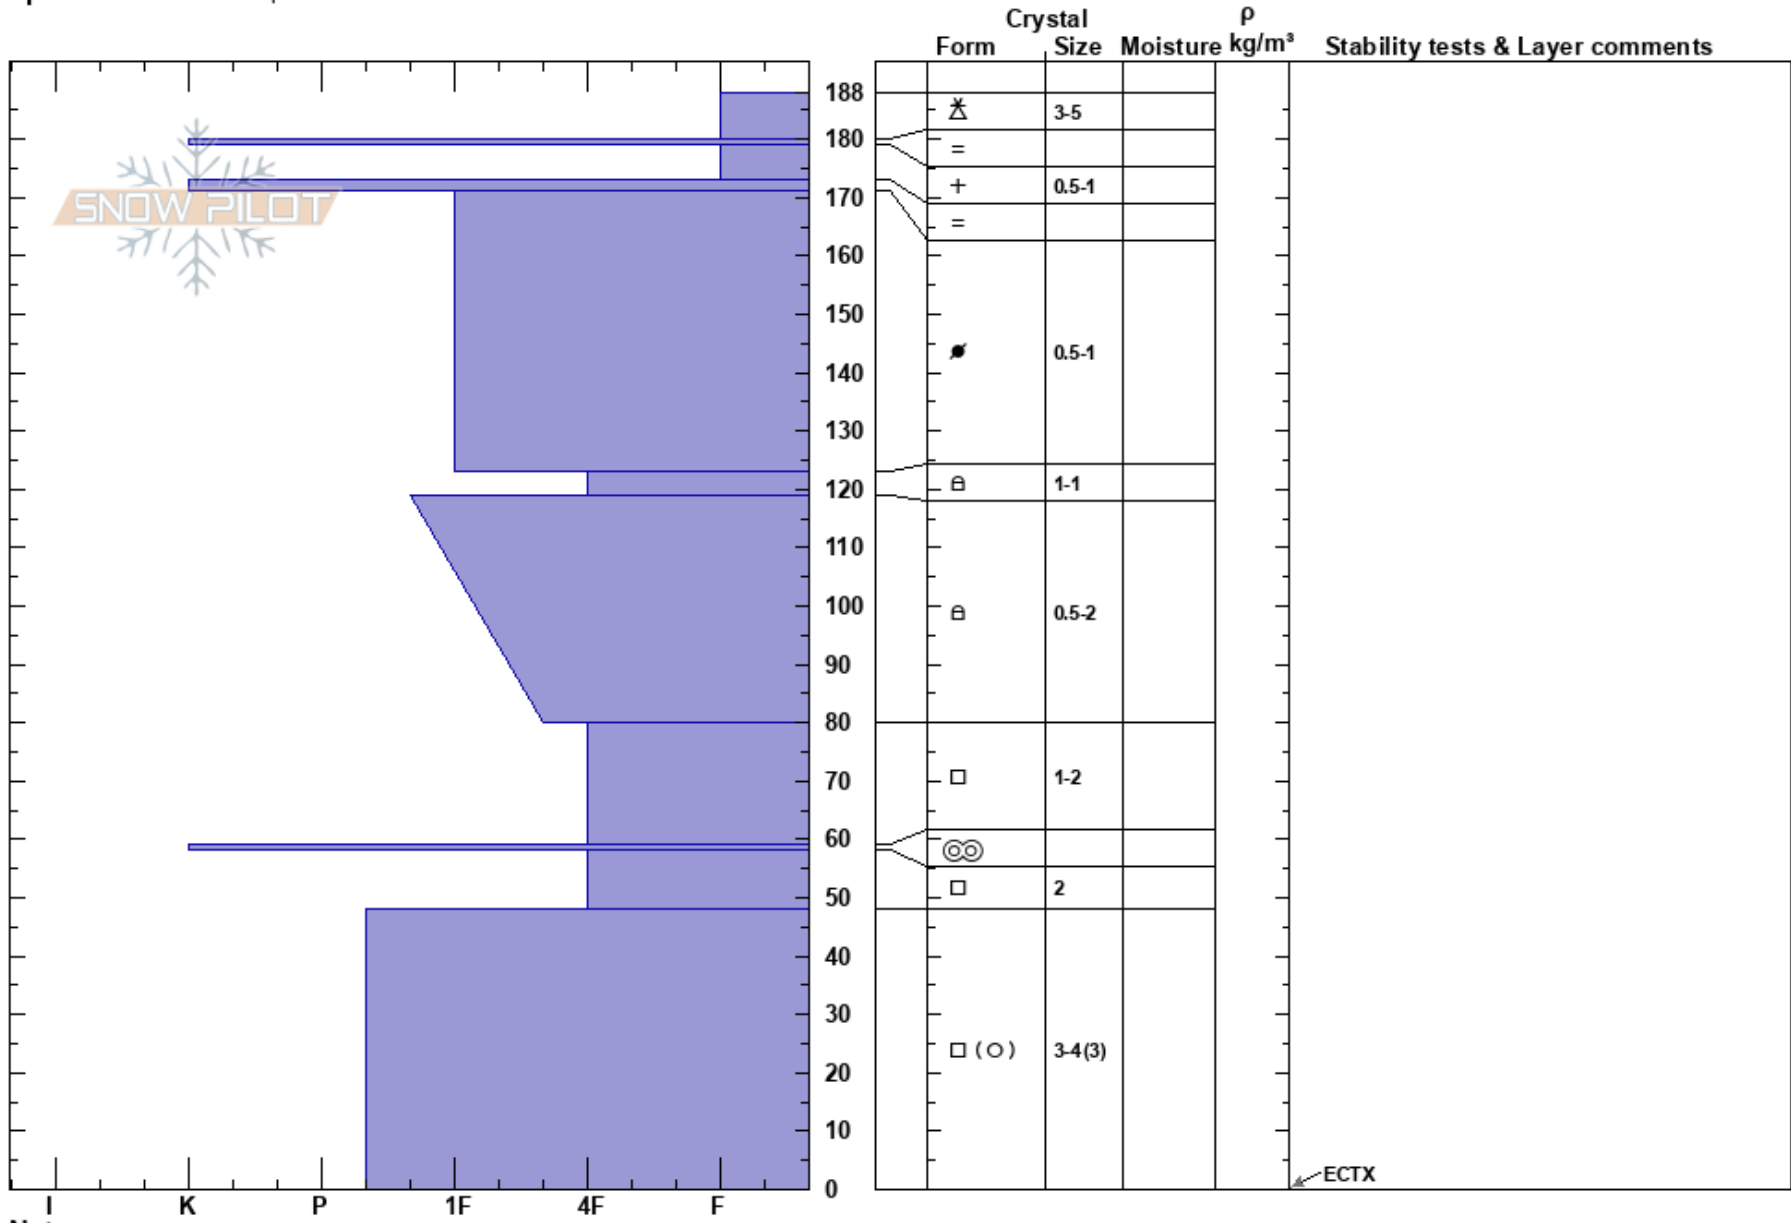

Noodle Ridge
 Teton Range
 WY
Elevation: 9600 ft
Aspect: 190°
Specifics: We skied slope

Kenny Heidenreich
 01/25/2020 - 12:20pm
Co-ord:
Slope Angle: 30°
Wind Loading: previous

Stability:
Air Temperature: -5°C
Sky Cover: X
Precipitation: S1
Wind: SW Moderate

HS:188
PF:30
PS:5
Layer Notes:

Notes: noodle ridge, was able to easily pull column out above crust @58cm.