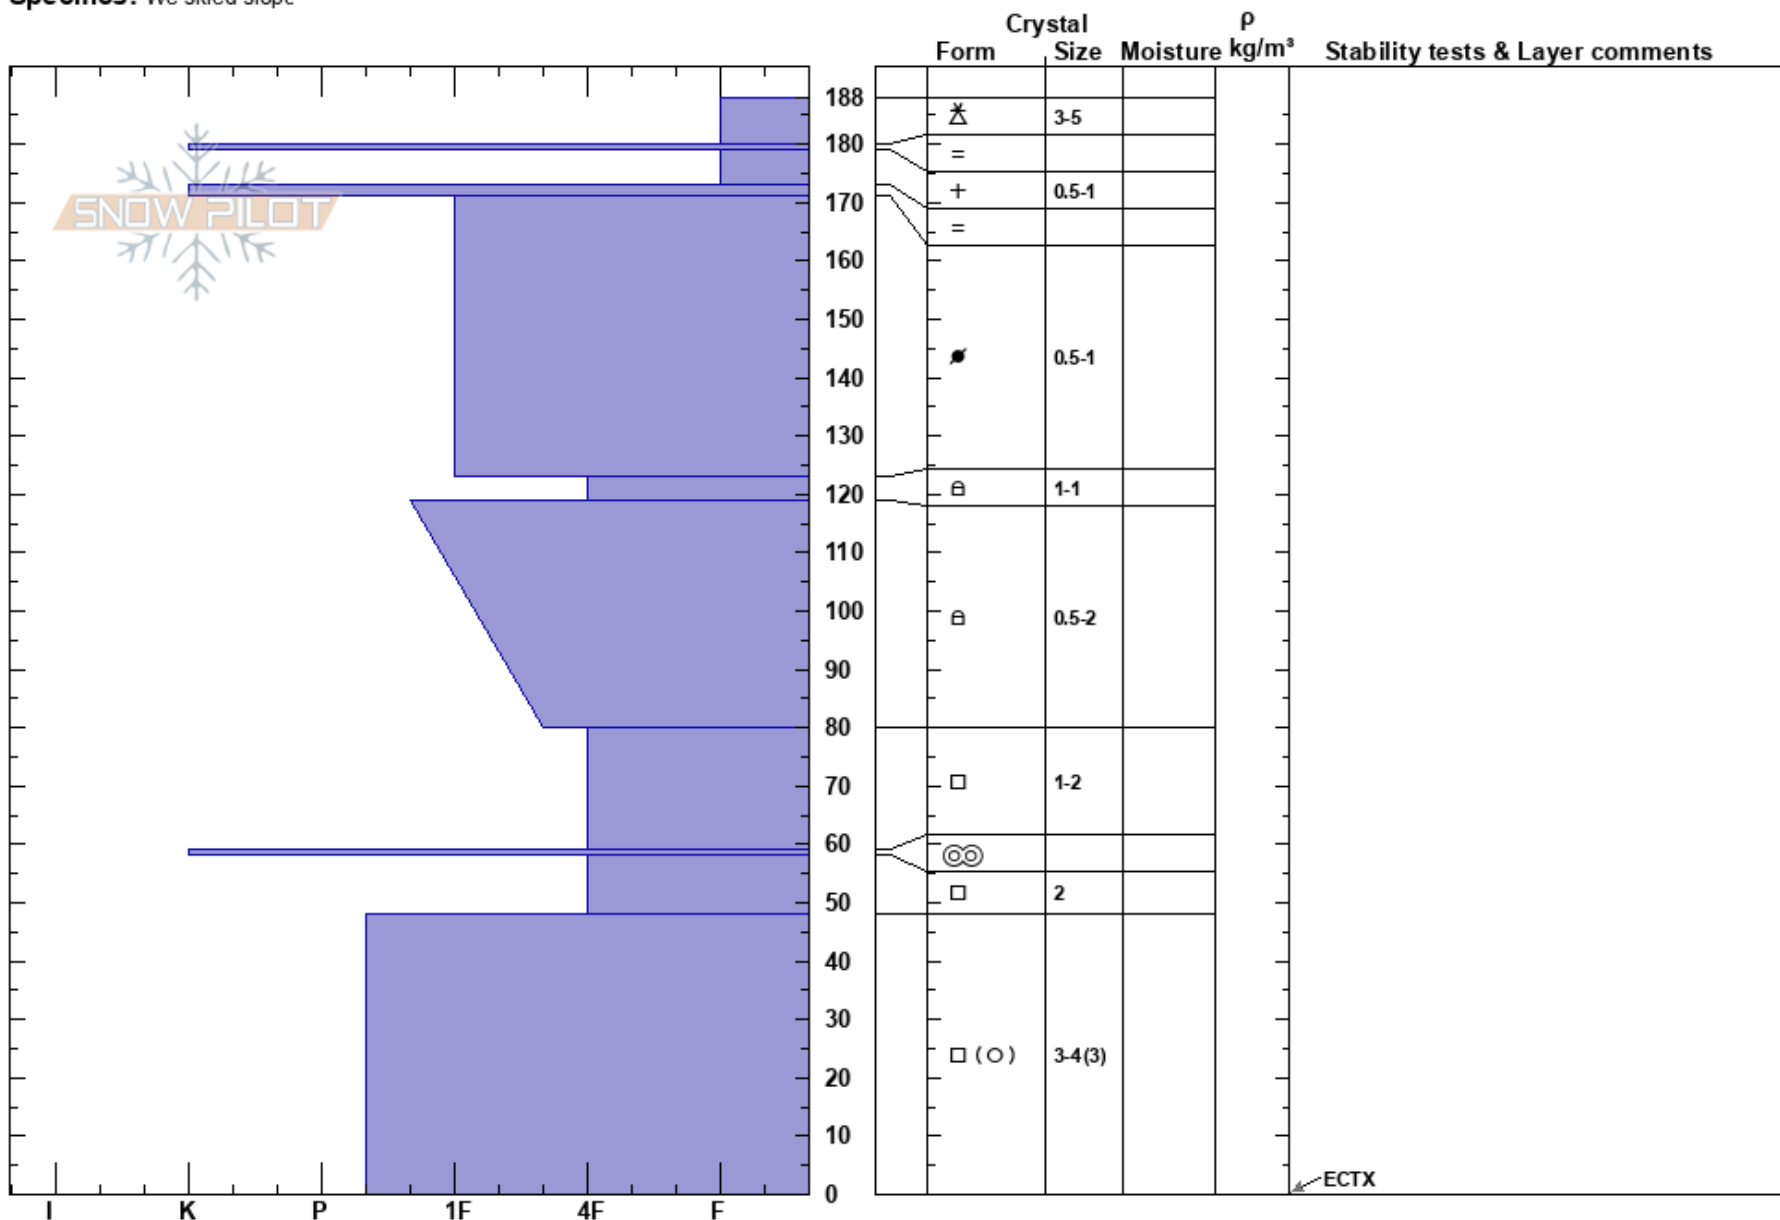

Noodle Ridge
 Teton Range
 WY
Elevation: 9600 ft
Aspect: 190°
Specifics: We skied slope

Kenny Heidenreich
 01/25/2020 - 12:20pm
Co-ord:
Slope Angle: 30°
Wind Loading: previous

Stability:
Air Temperature: -5°C
Sky Cover: X
Precipitation: S1
Wind: SW Moderate

HS:188
PF:30
PS:5
Layer Notes:

Notes: noodle ridge, was able to easily pull column out above crust @58cm.