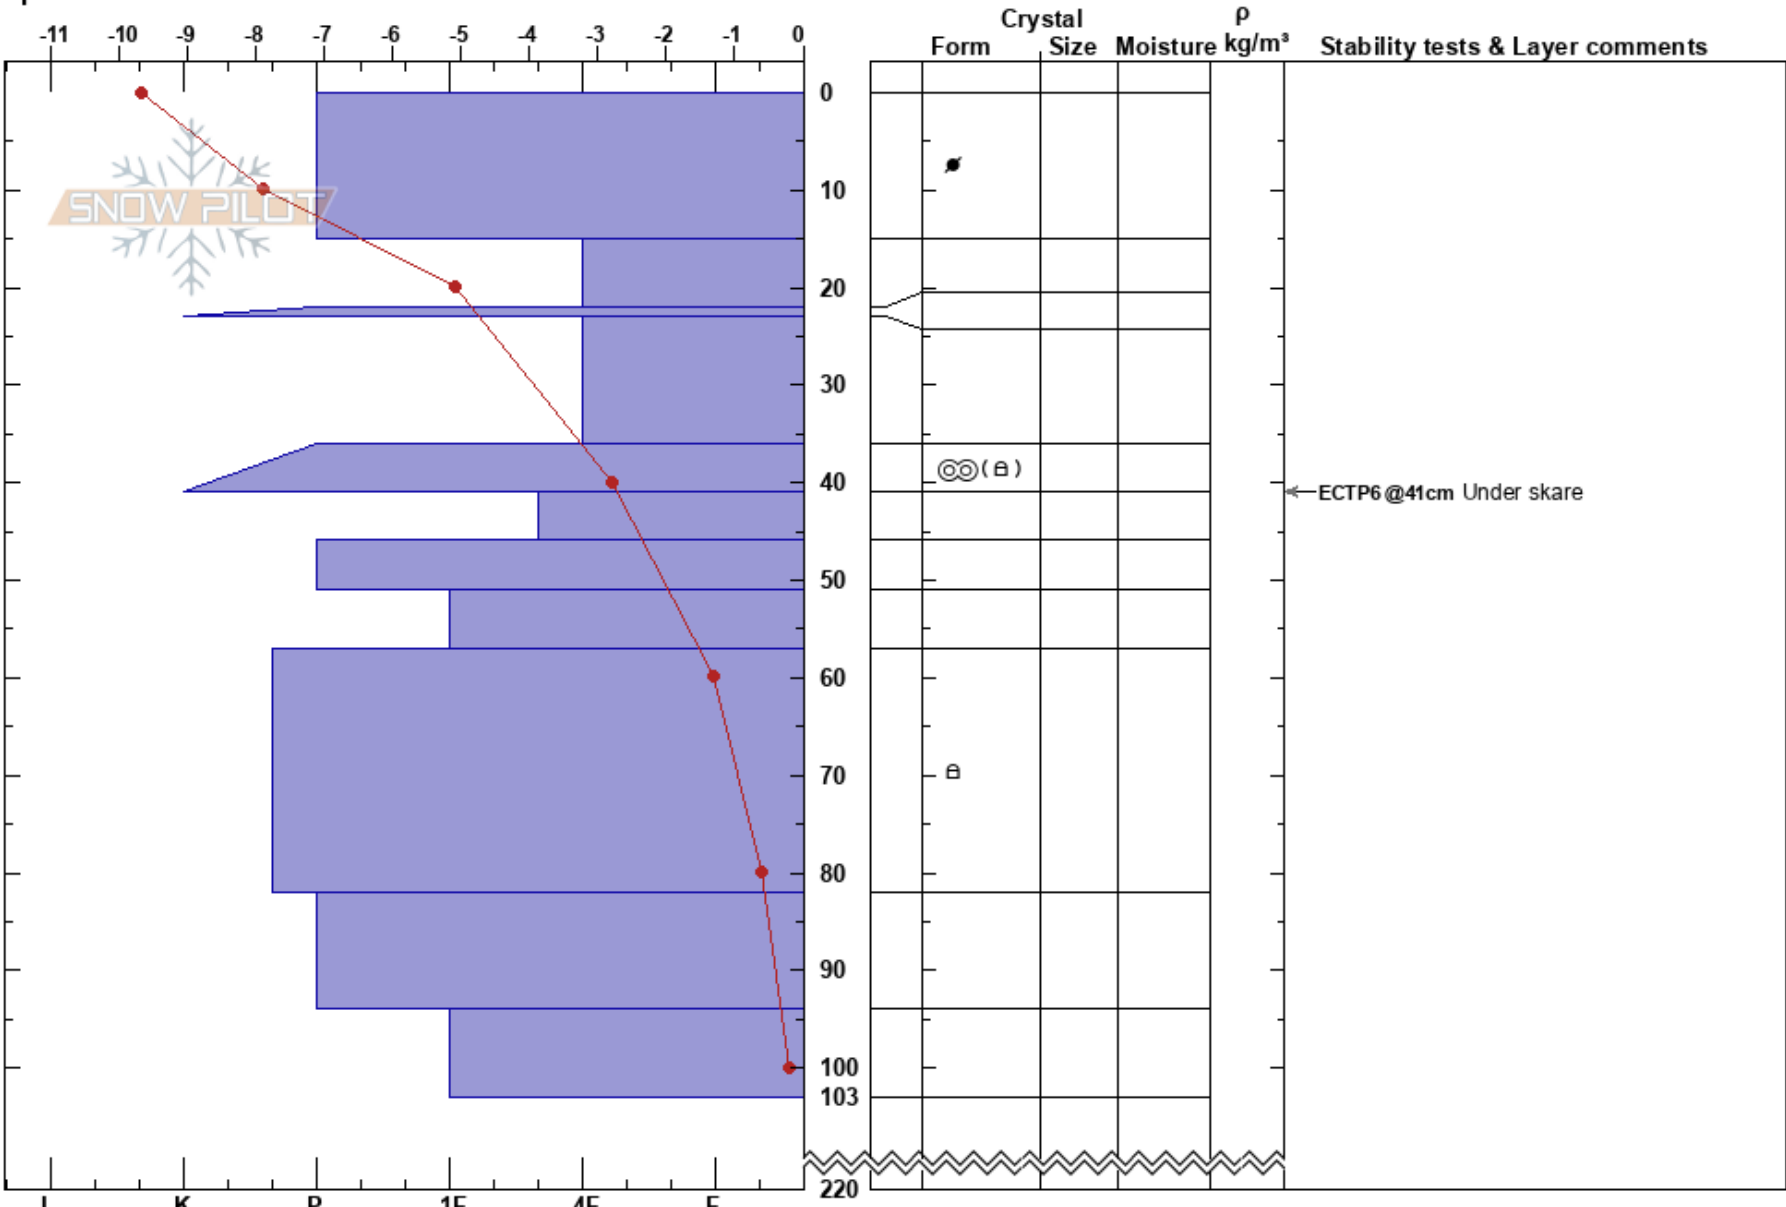

Ovanför Kungleden,
 Västra Vindelfjällen
 Sweden
Elevation: 893 m
Aspect: 290°
Specifics:

Sam Hedman
 28/01/2020 - 12:00
Co-ord:
Slope Angle: 24°
Wind Loading:

Stability: **HS:220**
Air Temperature: -9.7°C **PF:40** 36-41cm:Problematic layer
Sky Cover: OVC
Precipitation: NO
Wind: SE Light Breeze