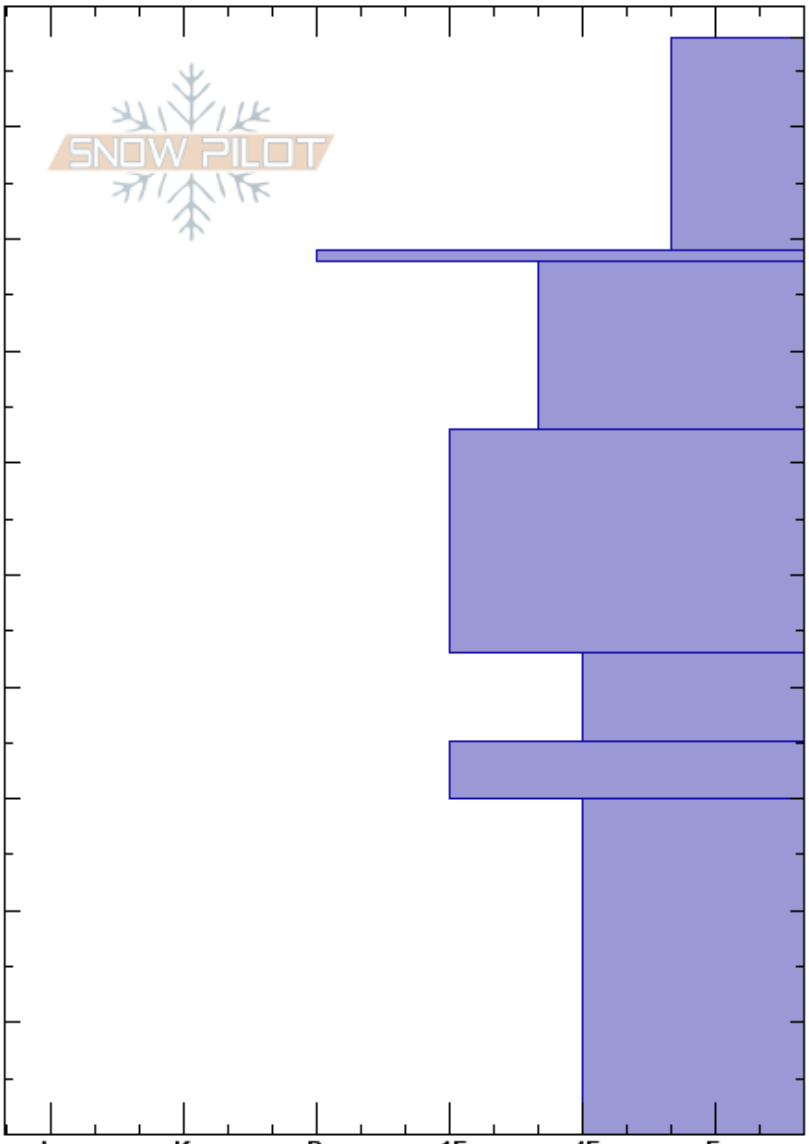

E Face of Texas Meadow
 Bridger Range
 MT
 Elevation: 7850 ft
 Aspect: 80°
 Specifics:

Spencer Jonas
 01/27/2020 - 1:30pm
 Co-ord: 45.83069N, -110.92756W
 Slope Angle: 33°
 Wind Loading: no

Stability:
 Air Temperature:
 Sky Cover: SCT
 Precipitation: NO
 Wind: W Light Breeze

Layer Notes:

HS:98
 PF:98
 PS:30

Height (cm)	Crystal		ρ kg/m ³	Stability tests & Layer comments
	Form	Size		
98				
90	+			
80	⊙⊙			← ECTN4 @79cm
70	•	0.5		
60	⊖	1		
50				
40	⊖	1-2		← ECTN23 @43cm
30	⊙⊙			
20				
10	□	2-4		
0				