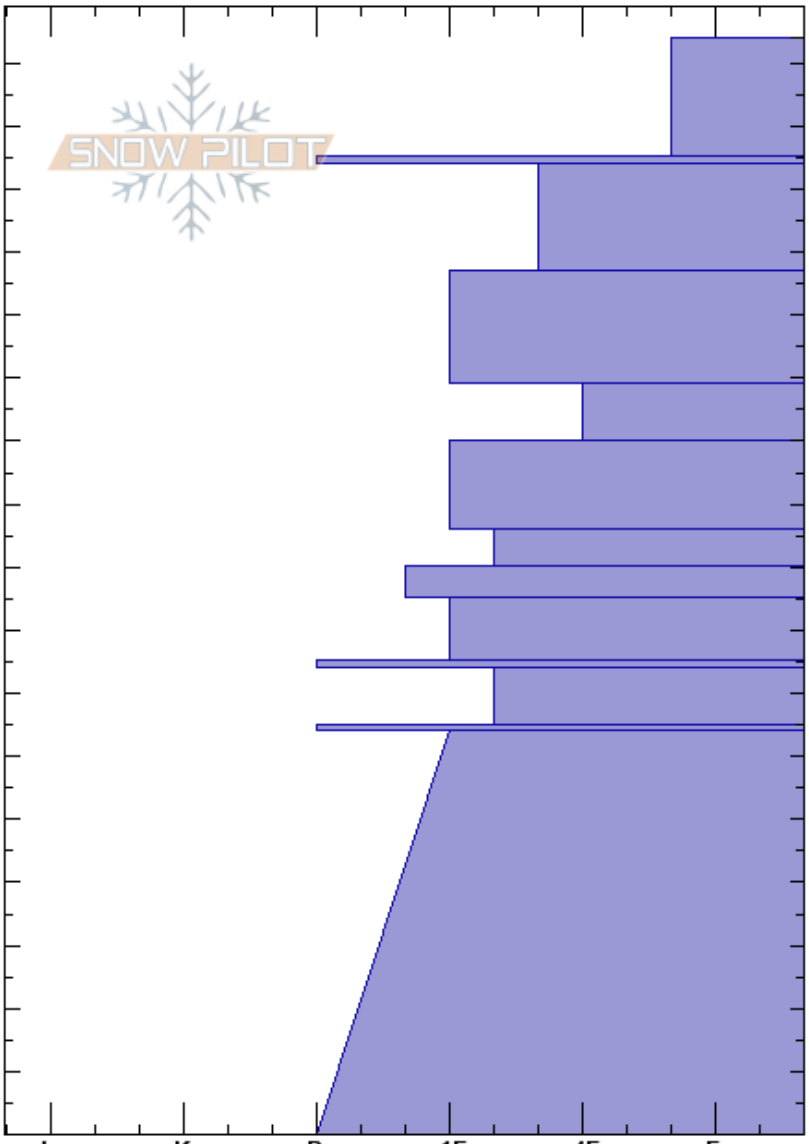

N Side of Texas Meadow
 Bridger Range
 MT
 Elevation: 7800 ft
 Aspect: 340°
 Specifics: Ski tracks on slope

Spencer Jonas
 01/27/2020 - 1:00pm
 Co-ord: 45.83014N, -110.92960W
 Slope Angle: 25°
 Wind Loading: no

Stability: **HS:174**
 Air Temperature:
 Sky Cover: SCT
 Precipitation: NO
 Wind: Calm

Layer Notes:

| Crystal Form | Crystal Size | Moisture | ρ kg/m ³ | Stability tests & Layer comments |
|--------------|--------------|----------|--------------------------|------------------------------------|
| ⋈ | | | | |
| + | | | | |
| ⊙⊙ | | | | ← ECTN4 @155cm ← CT1, Q1 @154cm |
| / | | | | |
| • | | | | |
| ⊖ | 0.3-0.5 | | | ← CT24, Q2 @119cm |
| ⊖ | | | | |
| ⊖ | | | | |
| ⊖ | | | | |
| ⊖ | 0.5 | | | |
| ⊙⊙ | | | | |
| ⊖ | 1 | | | |
| ⊙⊙ | | | | |
| ⊖ | 1 | | | |