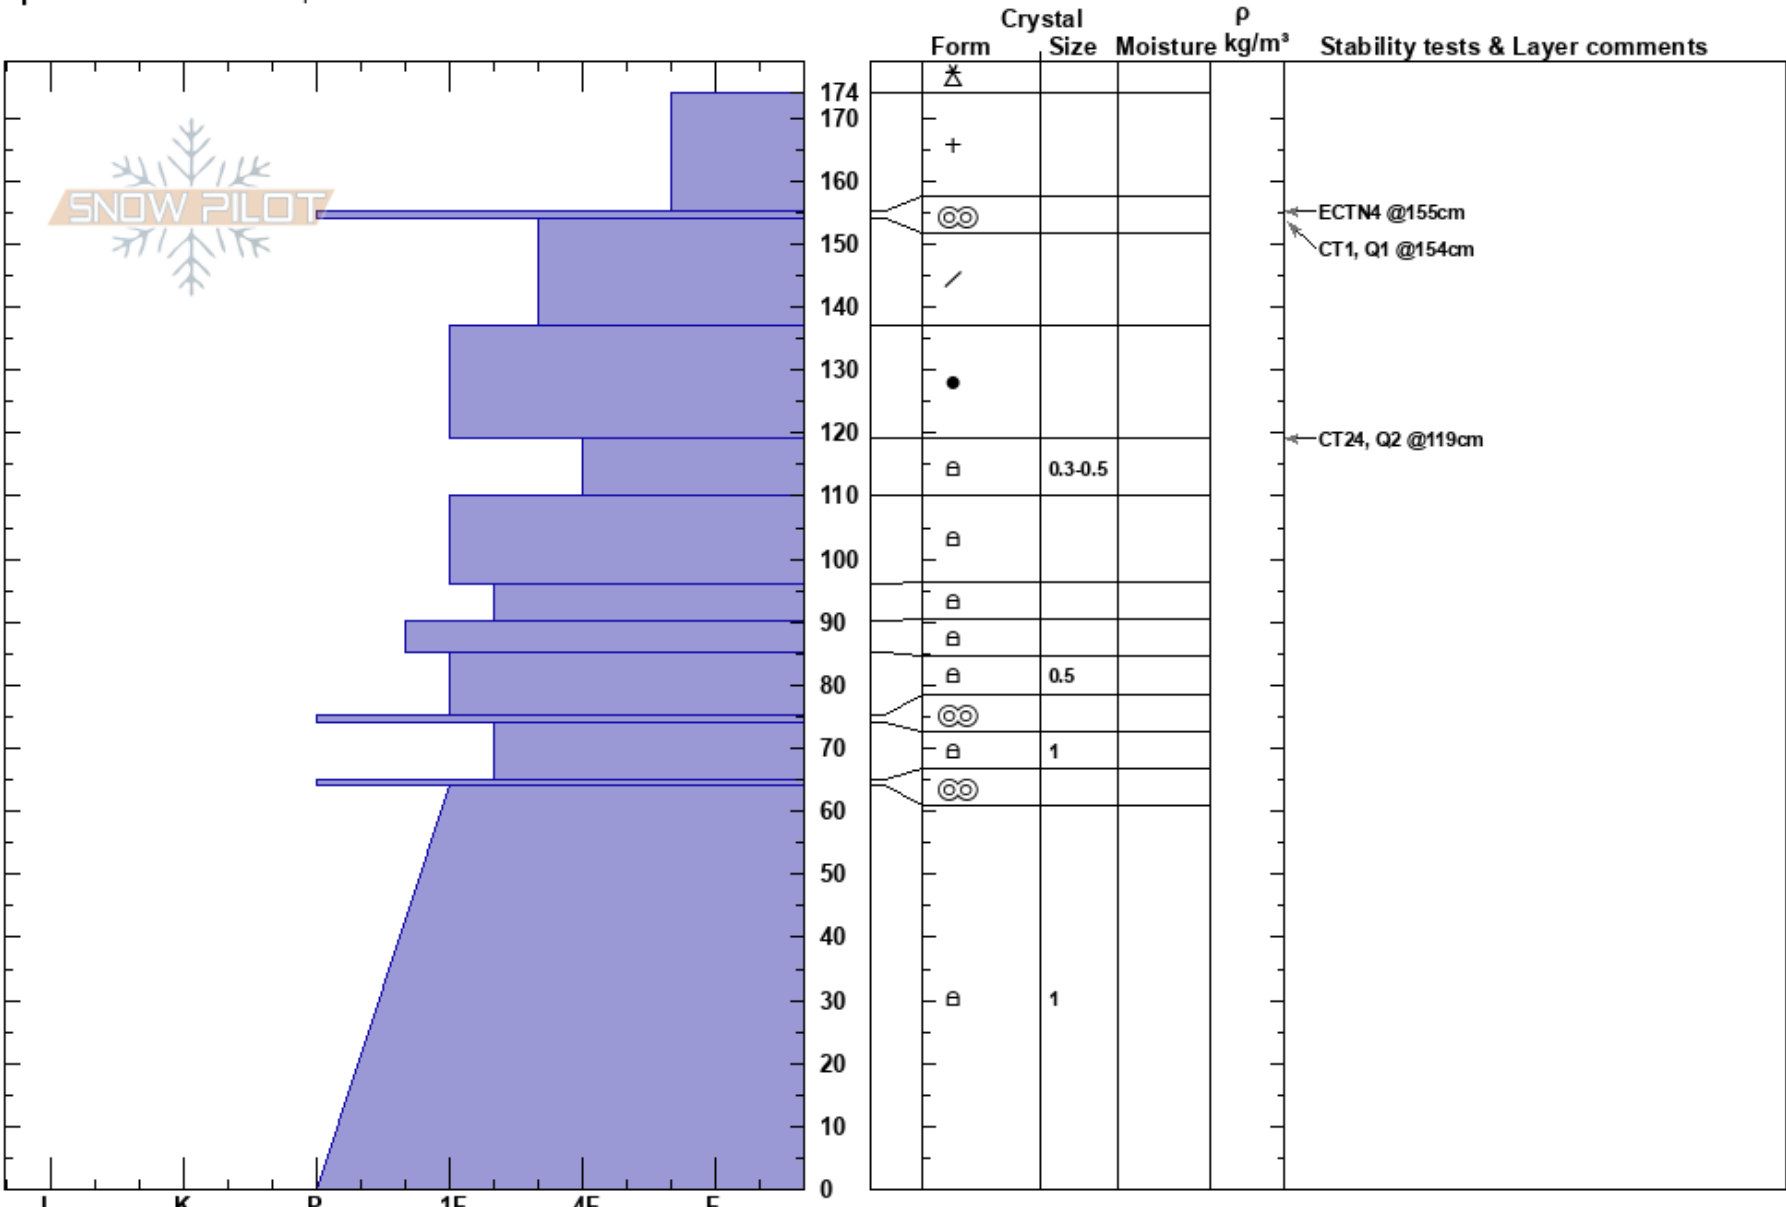

N Side of Texas Meadow  
 Bridger Range  
 MT  
 Elevation: 7800 ft  
 Aspect: 340°  
 Specifics: Ski tracks on slope

Spencer Jonas  
 01/27/2020 - 1:00pm  
 Co-ord: 45.83014N, -110.92960W  
 Slope Angle: 25°  
 Wind Loading: no

Stability: **HS:174**  
 Air Temperature:  
 Sky Cover: SCT  
 Precipitation: NO  
 Wind: Calm

Layer Notes:

Notes: