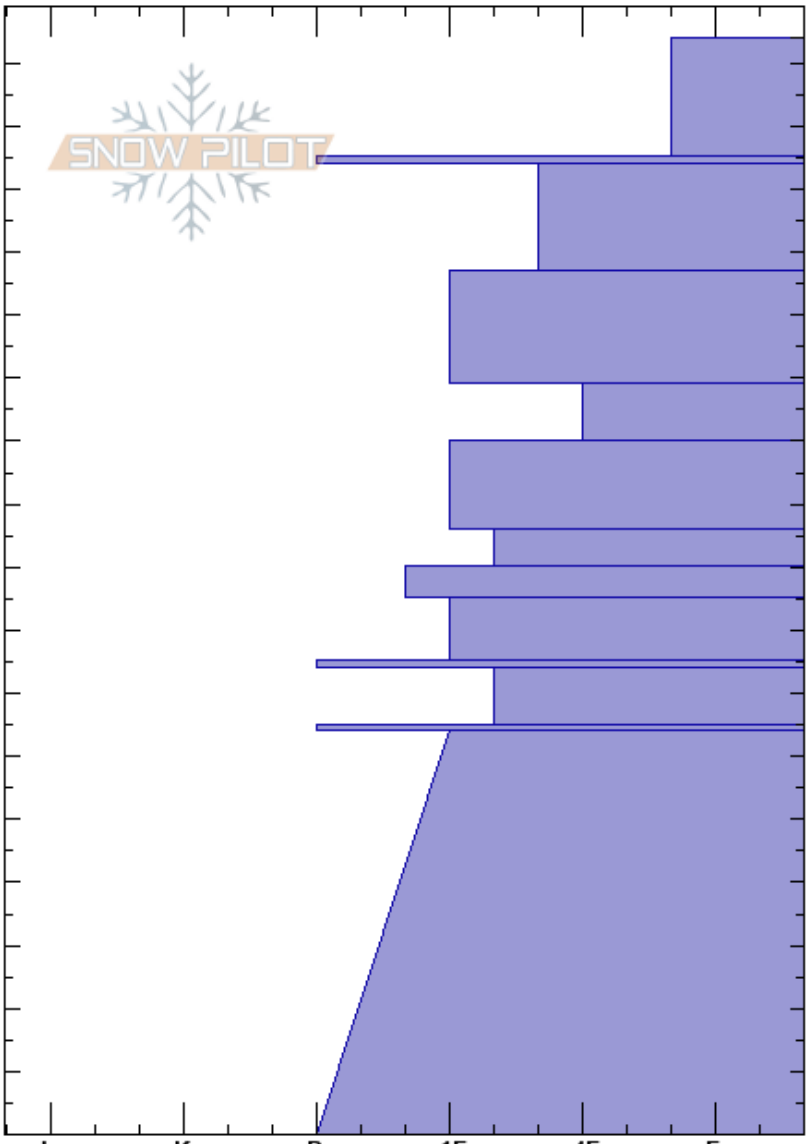

N Side of Texas Meadow  
 Bridger Range  
 MT  
 Elevation: 7800 ft  
 Aspect: 340°  
 Specifics: Ski tracks on slope

Spencer Jonas  
 01/27/2020 - 1:00pm  
 Co-ord: 45.83014N, -110.92960W  
 Slope Angle: 25°  
 Wind Loading: no

Stability: **HS:174**  
 Air Temperature:  
 Sky Cover: SCT  
 Precipitation: NO  
 Wind: Calm

Layer Notes:

Height (cm)	Crystal Form	Crystal Size	Moisture	$\rho$ kg/m <sup>3</sup>	Stability tests & Layer comments
174	△				
170	+				
160	⊙				← ECTN4 @155cm
150	/				← CT1, Q1 @154cm
140					
130	•				
120					← CT24, Q2 @119cm
110	⊖	0.3-0.5			
100	⊖				
90	⊖				
80	⊖	0.5			
70	⊙	1			
60	⊙				
30	⊖	1			