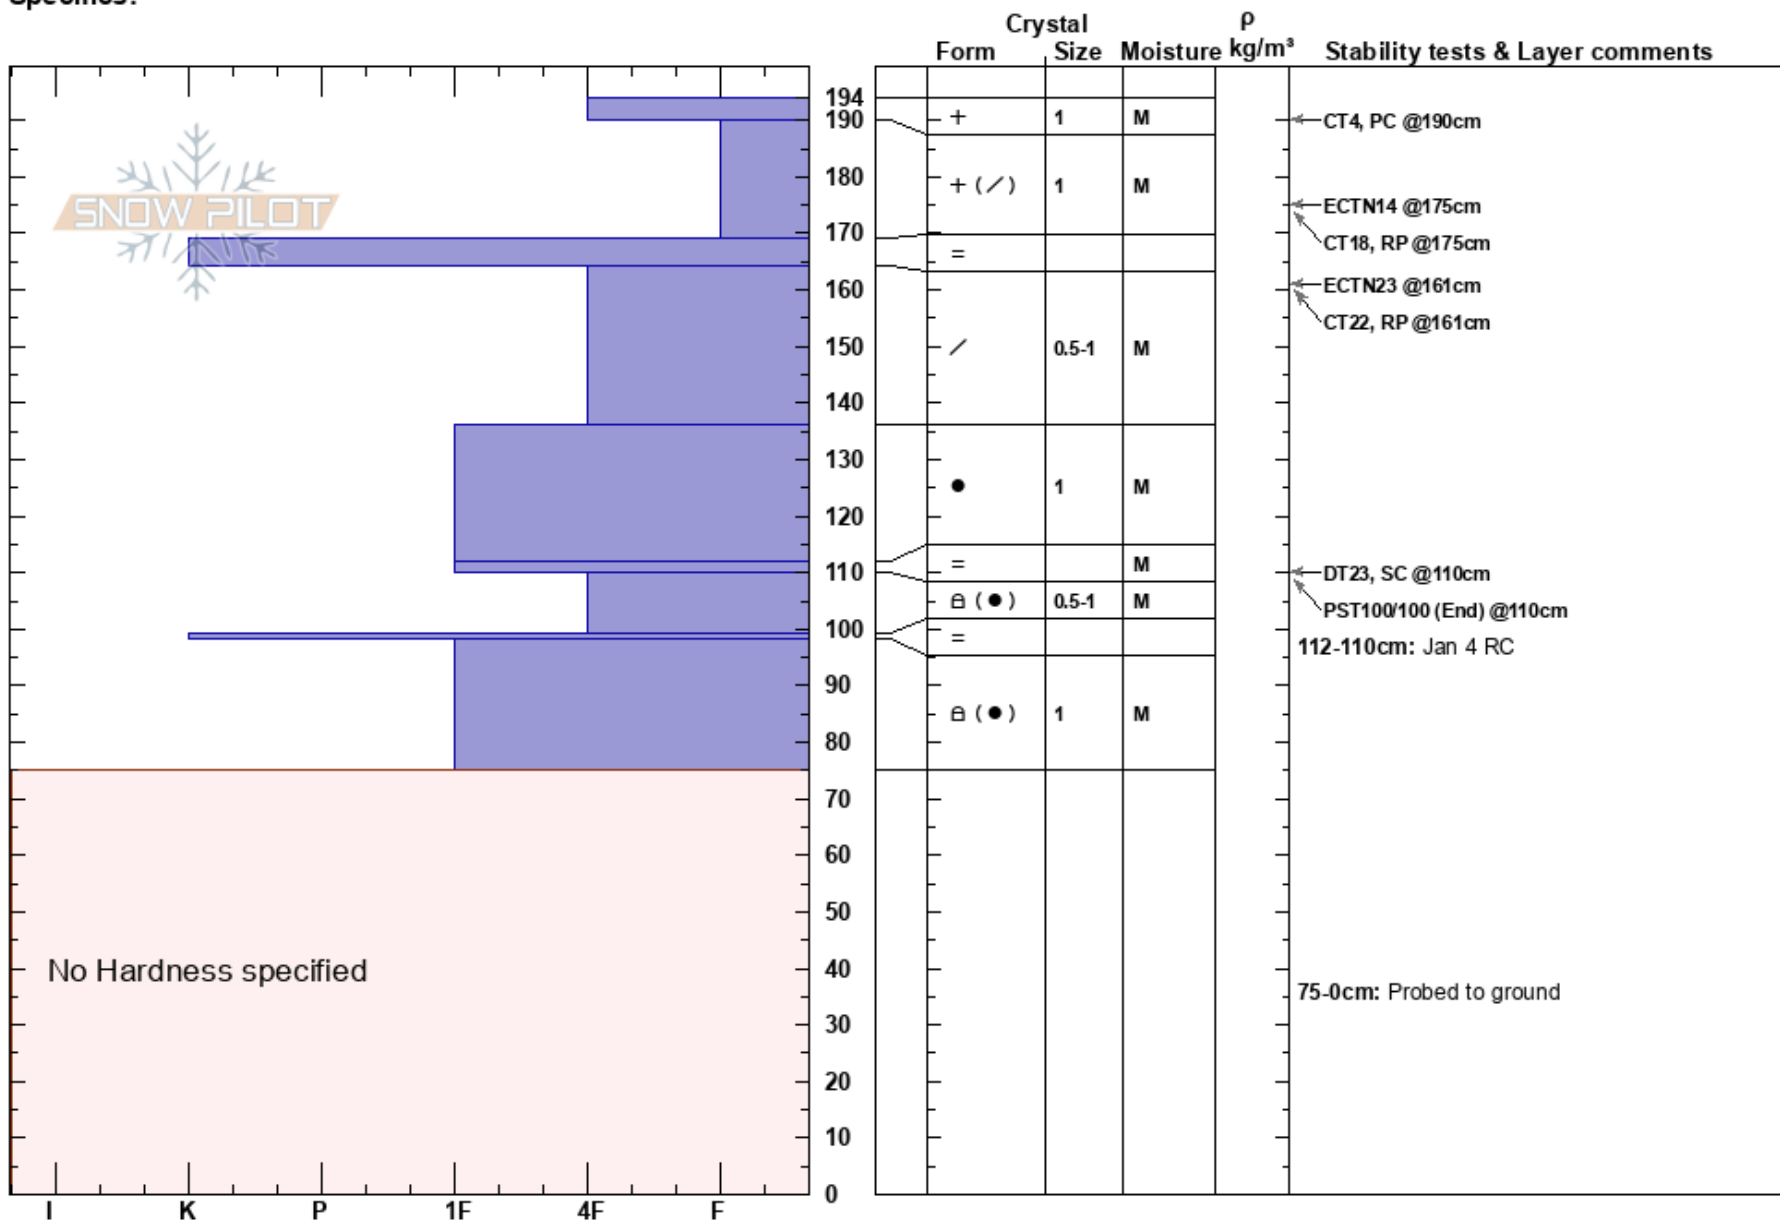

Mt. Judah
 Central Sierra
 CA
 Elevation: 7840 ft
 Aspect: 2°
 Specifics:

Steve Reynaud
 01/27/2020 - 10:15am
 Co-ord: 39.30687N, -120.31549W
 Slope Angle: 25°
 Wind Loading: previous

Stability: Very Good
 Air Temperature: -0.5°C
 Sky Cover: OVC
 Precipitation: RV
 Wind: W Light Breeze

HS:194
 Layer Notes:
 112-110cm: Jan 4 RC
 75-0cm: Probed to ground

Notes: The Jan 4 rain crust and near crust facets are thought to be unreactive in this area.