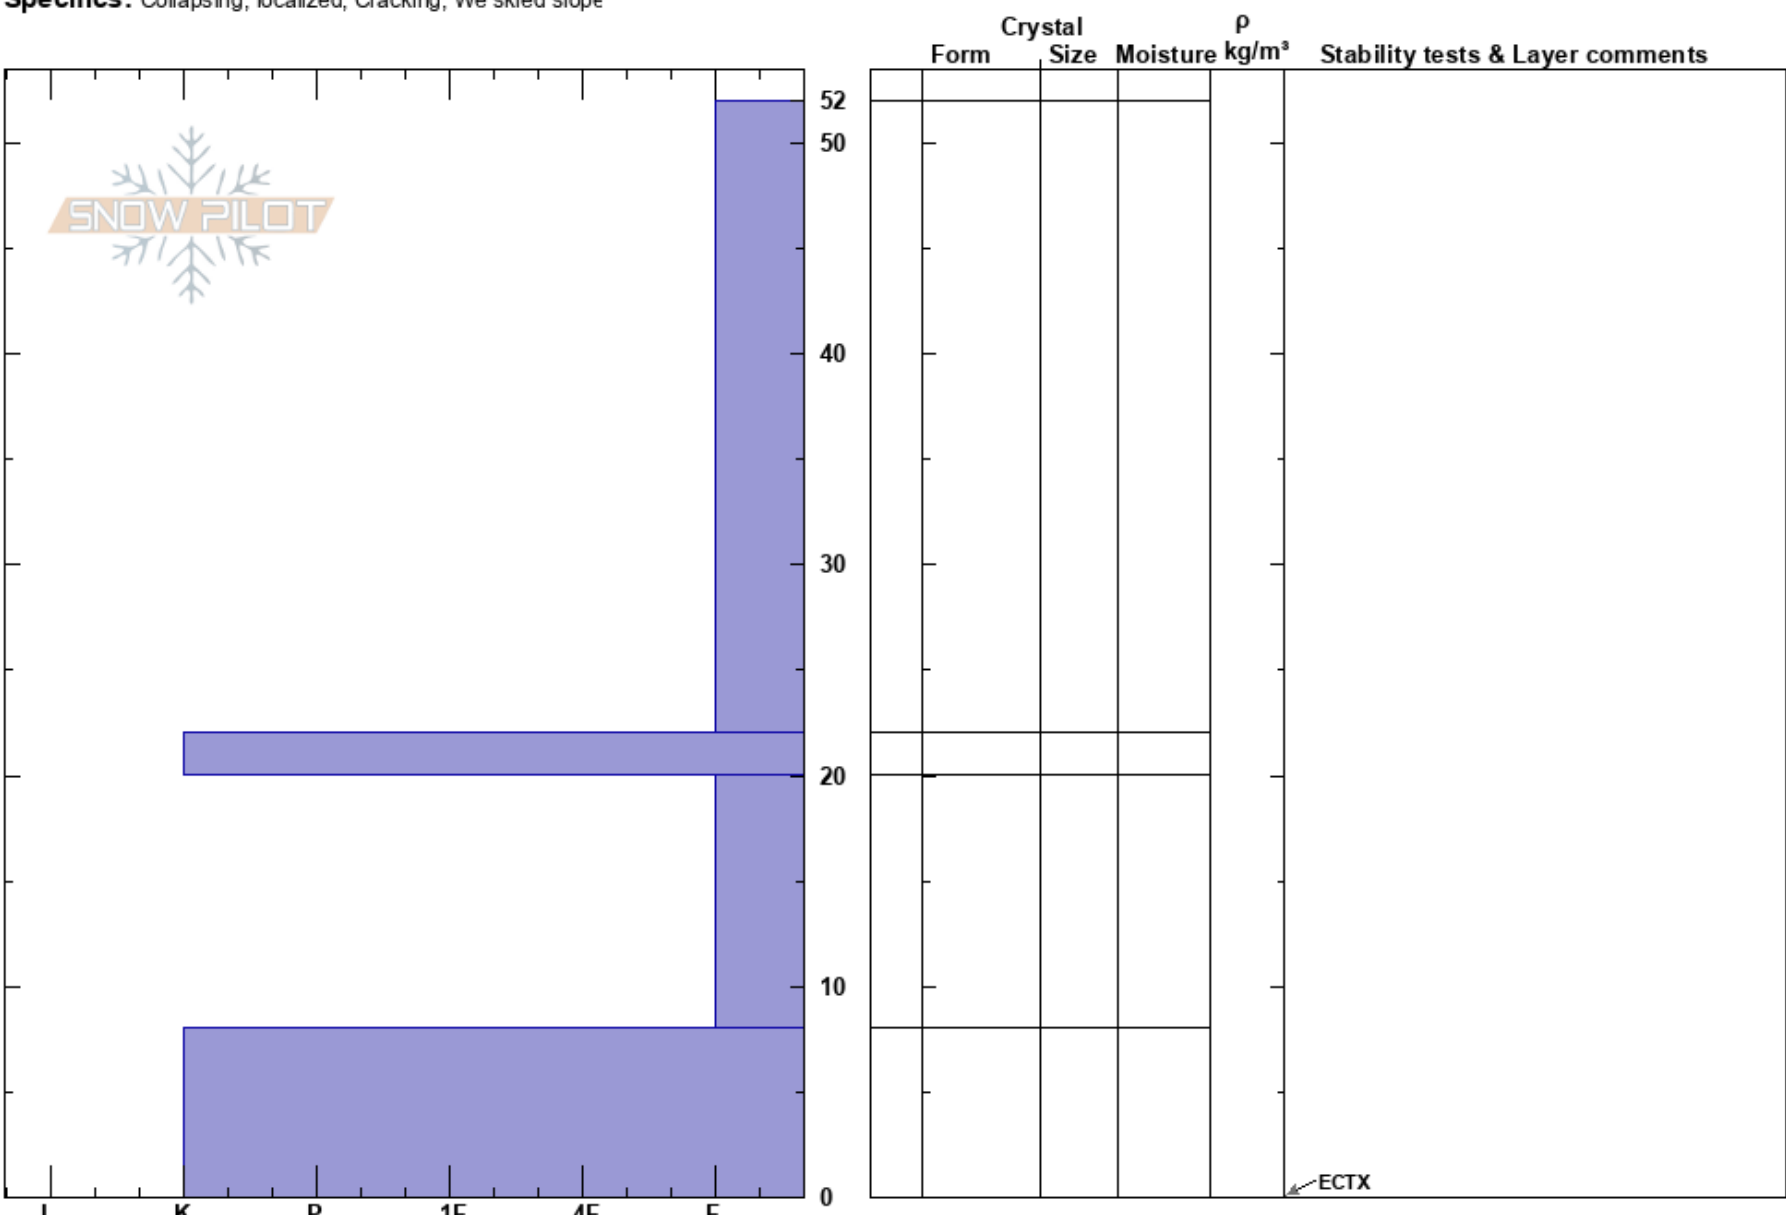

Slaughterhouse Gulch
 Elkhorn Mountains
 MT
 Elevation: 7680 ft
 Aspect: S
 Specifics: Collapsing, localized; Cracking; We skied slope

Jeremiah Langston
 01/25/2020 - 11:06am
 Co-ord: 46.29900N, -111.94260W
 Slope Angle: 16°
 Wind Loading:

Stability: Very Poor
 Air Temperature: 30°F
 Sky Cover: FEW
 Precipitation: NO
 Wind: W Calm

HS:52
 Layer Notes:
 20-8cm: Problematic layer

Notes: Sudden, large dish-shaped collapsing slabs on east-facing slopes. 20 feet in diameter. Very alarming.