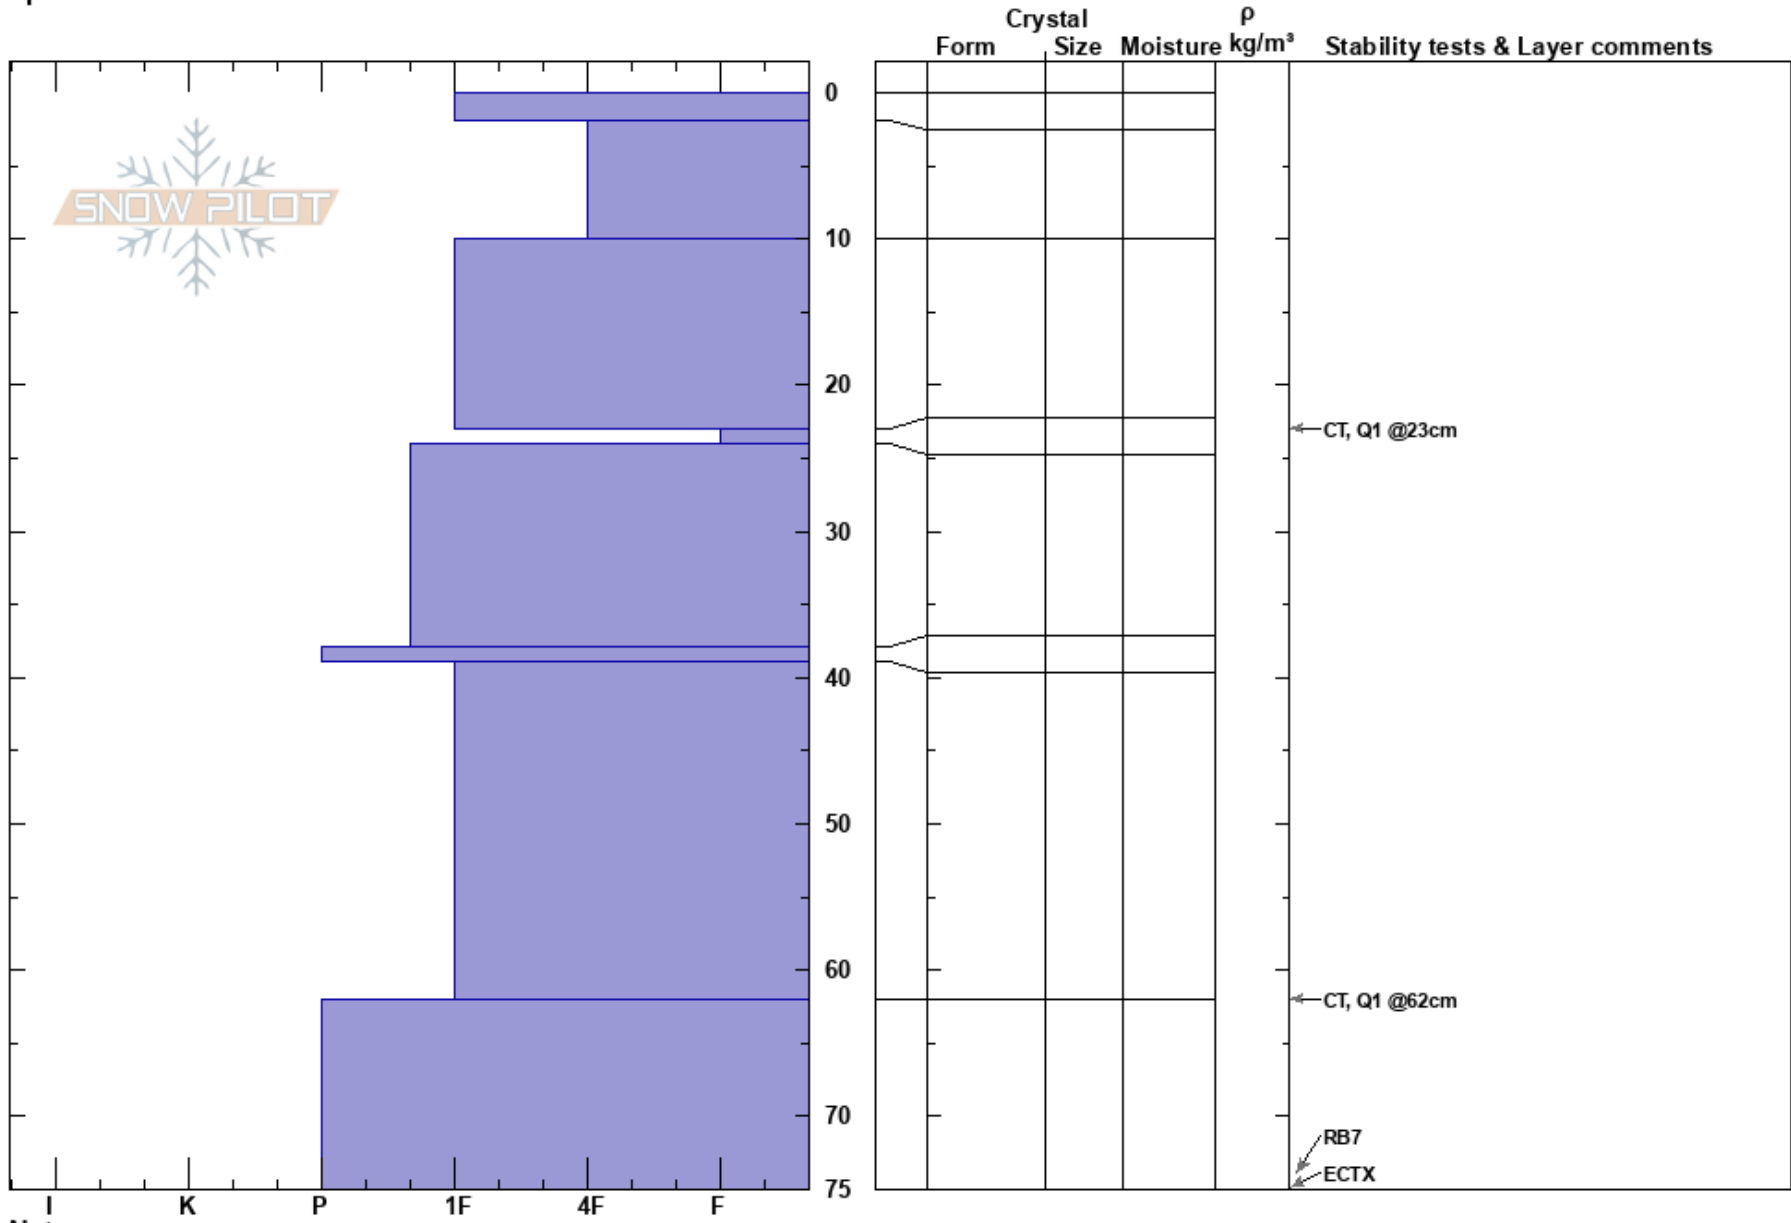

Panorama Dome
 Eastern Sierra Nevada
 CA
Elevation: 8700 ft
Aspect: NE
Specifics:

Scott Weaver
 02/26/2017 - 2:00pm
Co-ord: 37.61978N, -118.99856W
Slope Angle:
Wind Loading: yes

Stability:
Air Temperature: -4°C
Sky Cover: CLR
Precipitation: NO
Wind: SW Moderate

Layer Notes:
 23-24cm: Problematic layer

Notes:

I K P 1F 4F F