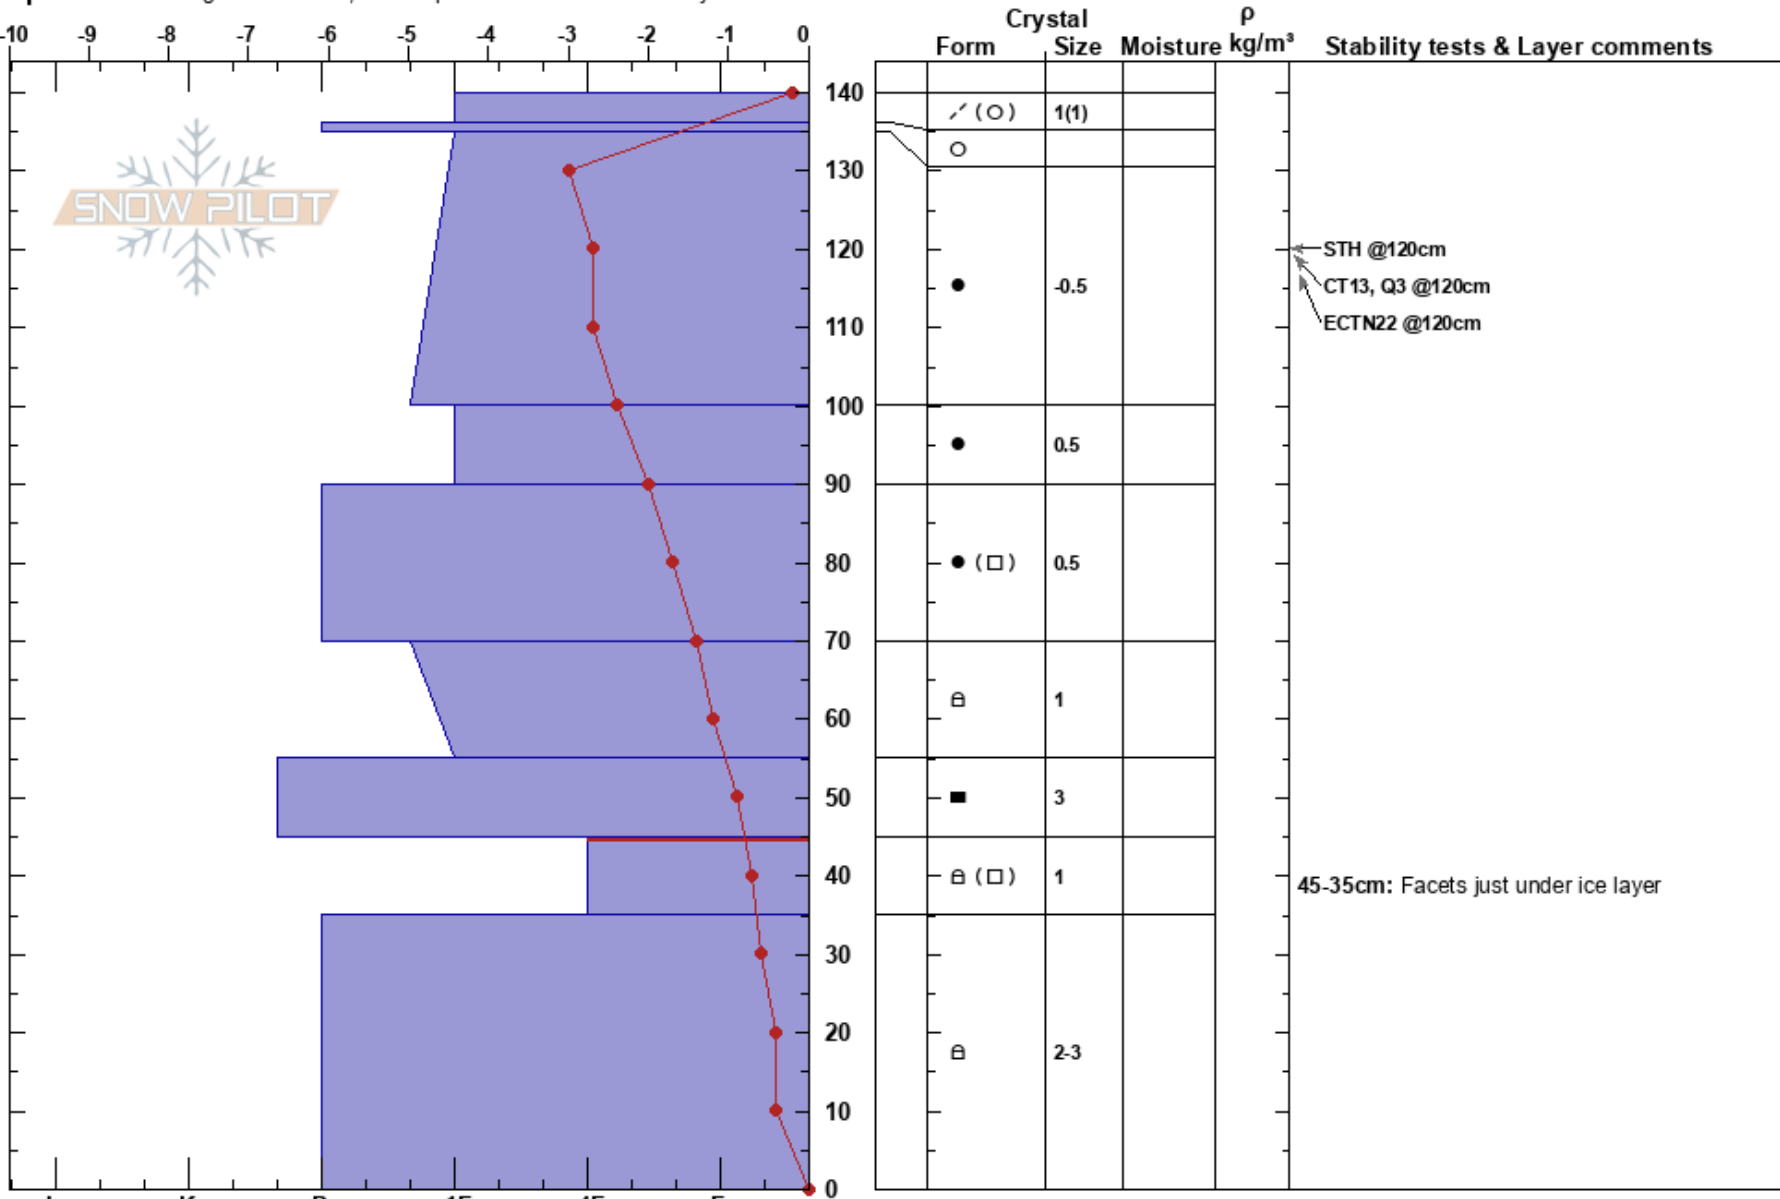

200126 Avy 1 Baldy
 San Gabriel Mountains
 CA
 Elevation: 7800 ft
 Aspect: N
 Specifics: Pit dug in a Ski Area; Pit is representative of backcountry

Hans Ludwig
 01/26/2020 - 10:25am
 Co-ord: 118W 34N
 Slope Angle: 25°
 Wind Loading:

Stability: Good
 Air Temperature: 6°C
 Sky Cover: OVC
 Precipitation: NO
 Wind: Calm

HS: 140
 PF: 3
 PS: 1
 Layer Notes:
 45-35cm: Facets just under ice layer
 45-35cm: Problematic layer

Notes: Temps never dipped below 0 C last night.
 Instability test results were in the top 20 cm; will become more reactive as temps increase. Layer of concern has three lemons: facets, hardness step, and grain size step; possible trigger in shallow snow