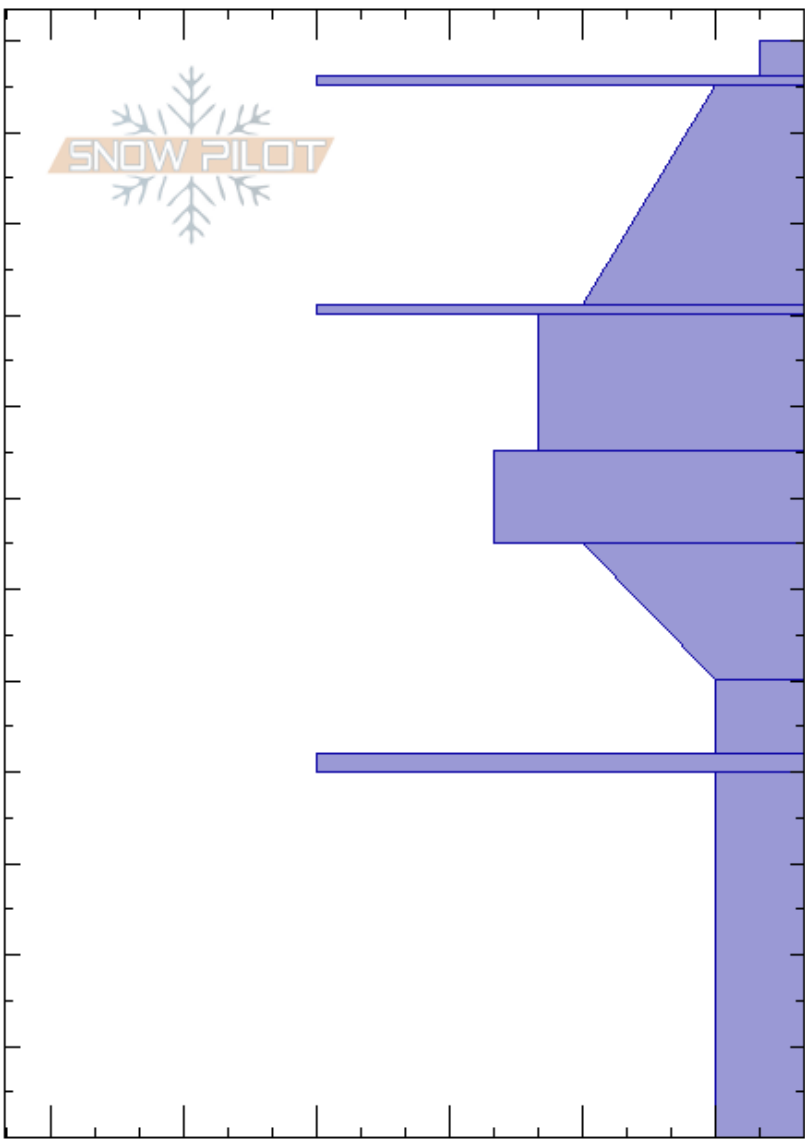

Flathead Pass 26-Jan
 Bridger Range
 MT
 Elevation: 8063 ft
 Aspect: 55°
 Specifics: We skied slope

Hannah Marshall
 01/26/2020 - 1:20pm
 Co-ord: 12T 500320W 5088941N
 Slope Angle: 26°
 Wind Loading:

Stability: Fair
 Air Temperature:
 Sky Cover: OVC
 Precipitation: NO
 Wind:

HS:120
 Layer Notes:
 42-40cm: Problematic layer

Crystal Form	Crystal Size	Moisture	ρ kg/m ³	Stability tests & Layer comments
/ (Δ)				
□				
□	1-2			
⊖	2-3			
⊙⊙	3			← ECTP17 @40cm
^	3			

Notes: