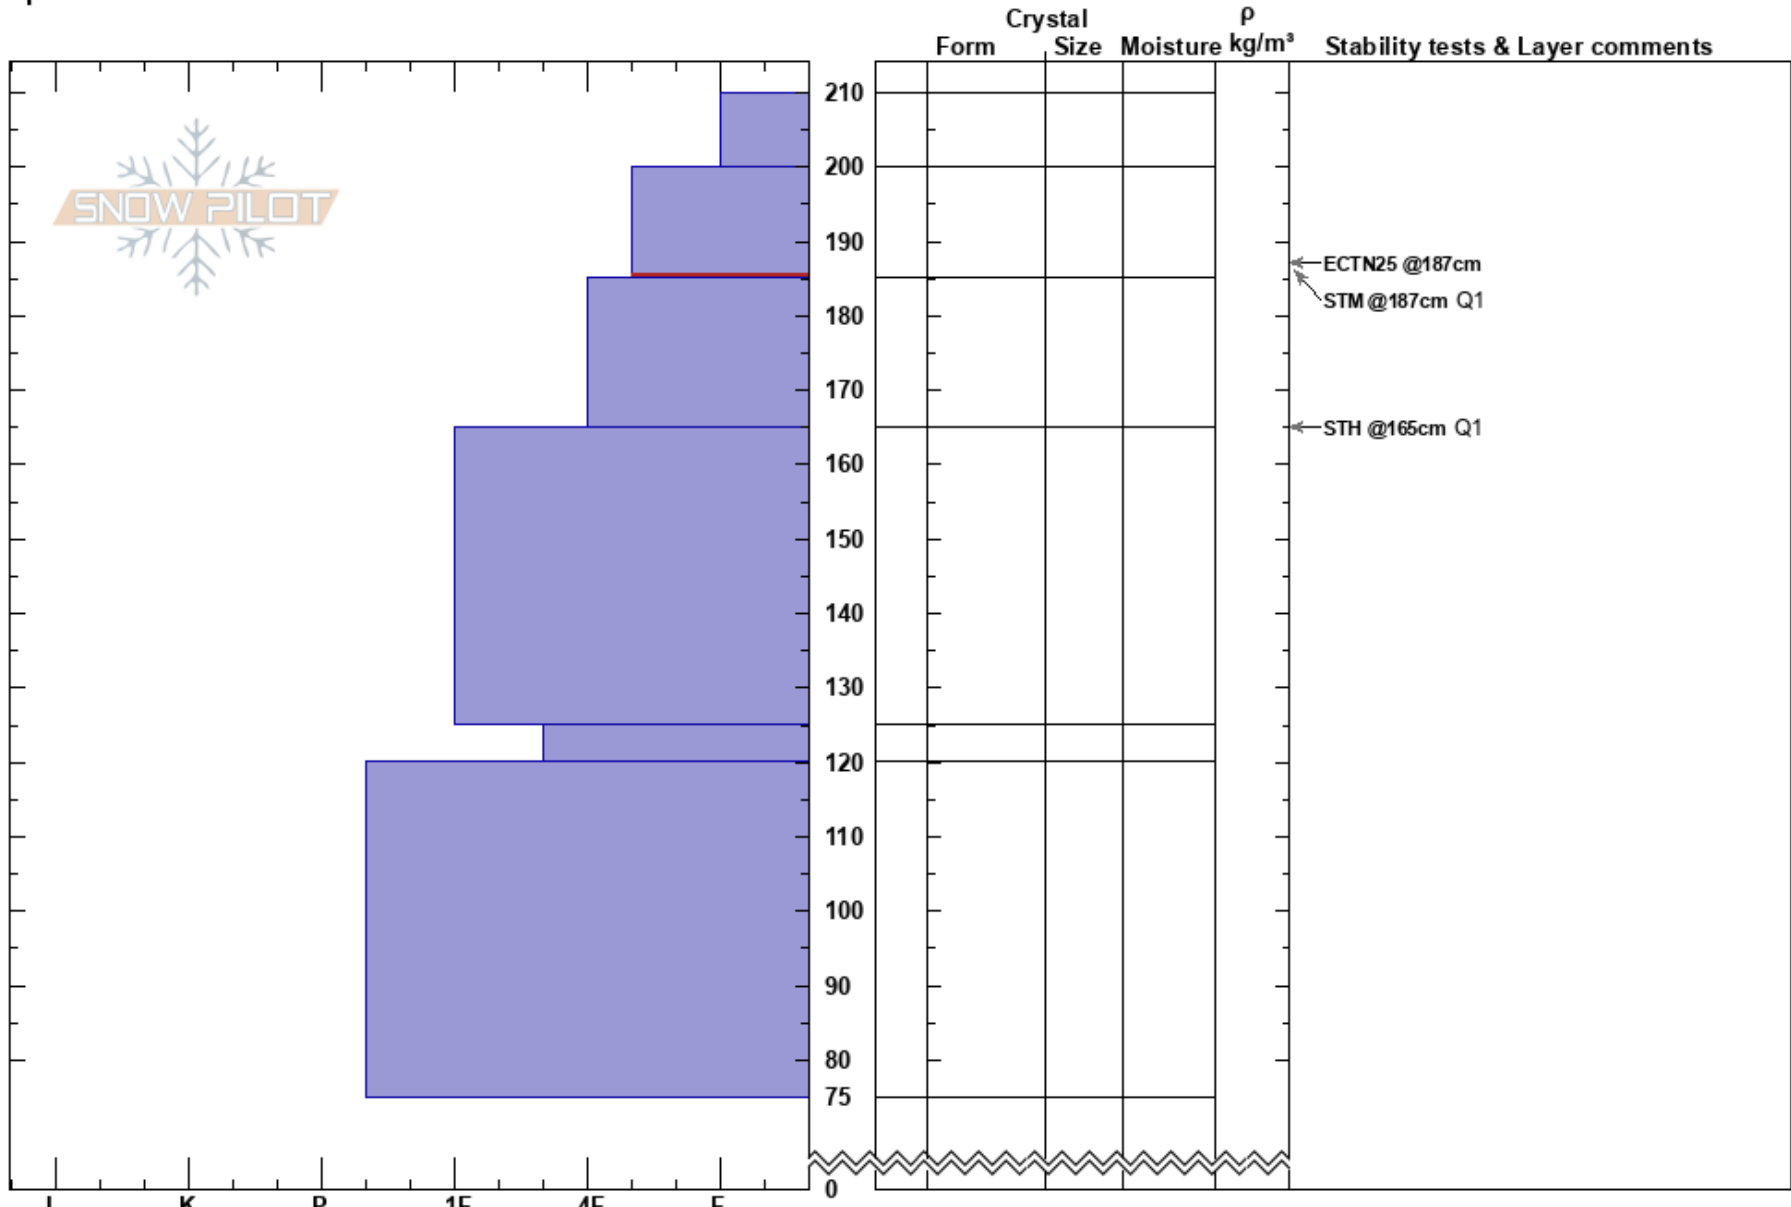

Moffat: Arapaho Lakes
 Front Range
 CO
Elevation: 10782 ft
Aspect: 120°
Specifics:

Henry Maloney
 01/26/2020 - 11:30am
Co-ord: 39.90815N, -105.67509W
Slope Angle: 25°
Wind Loading: no

Stability: Good **HS:**210 **Layer Notes:**
Air Temperature: 30°F **PF:**10 200-185cm:Problematic layer
Sky Cover: FEW **PS:** 5
Precipitation: NO
Wind: E Moderate

Notes: Wind Affected surface, did not appear loaded