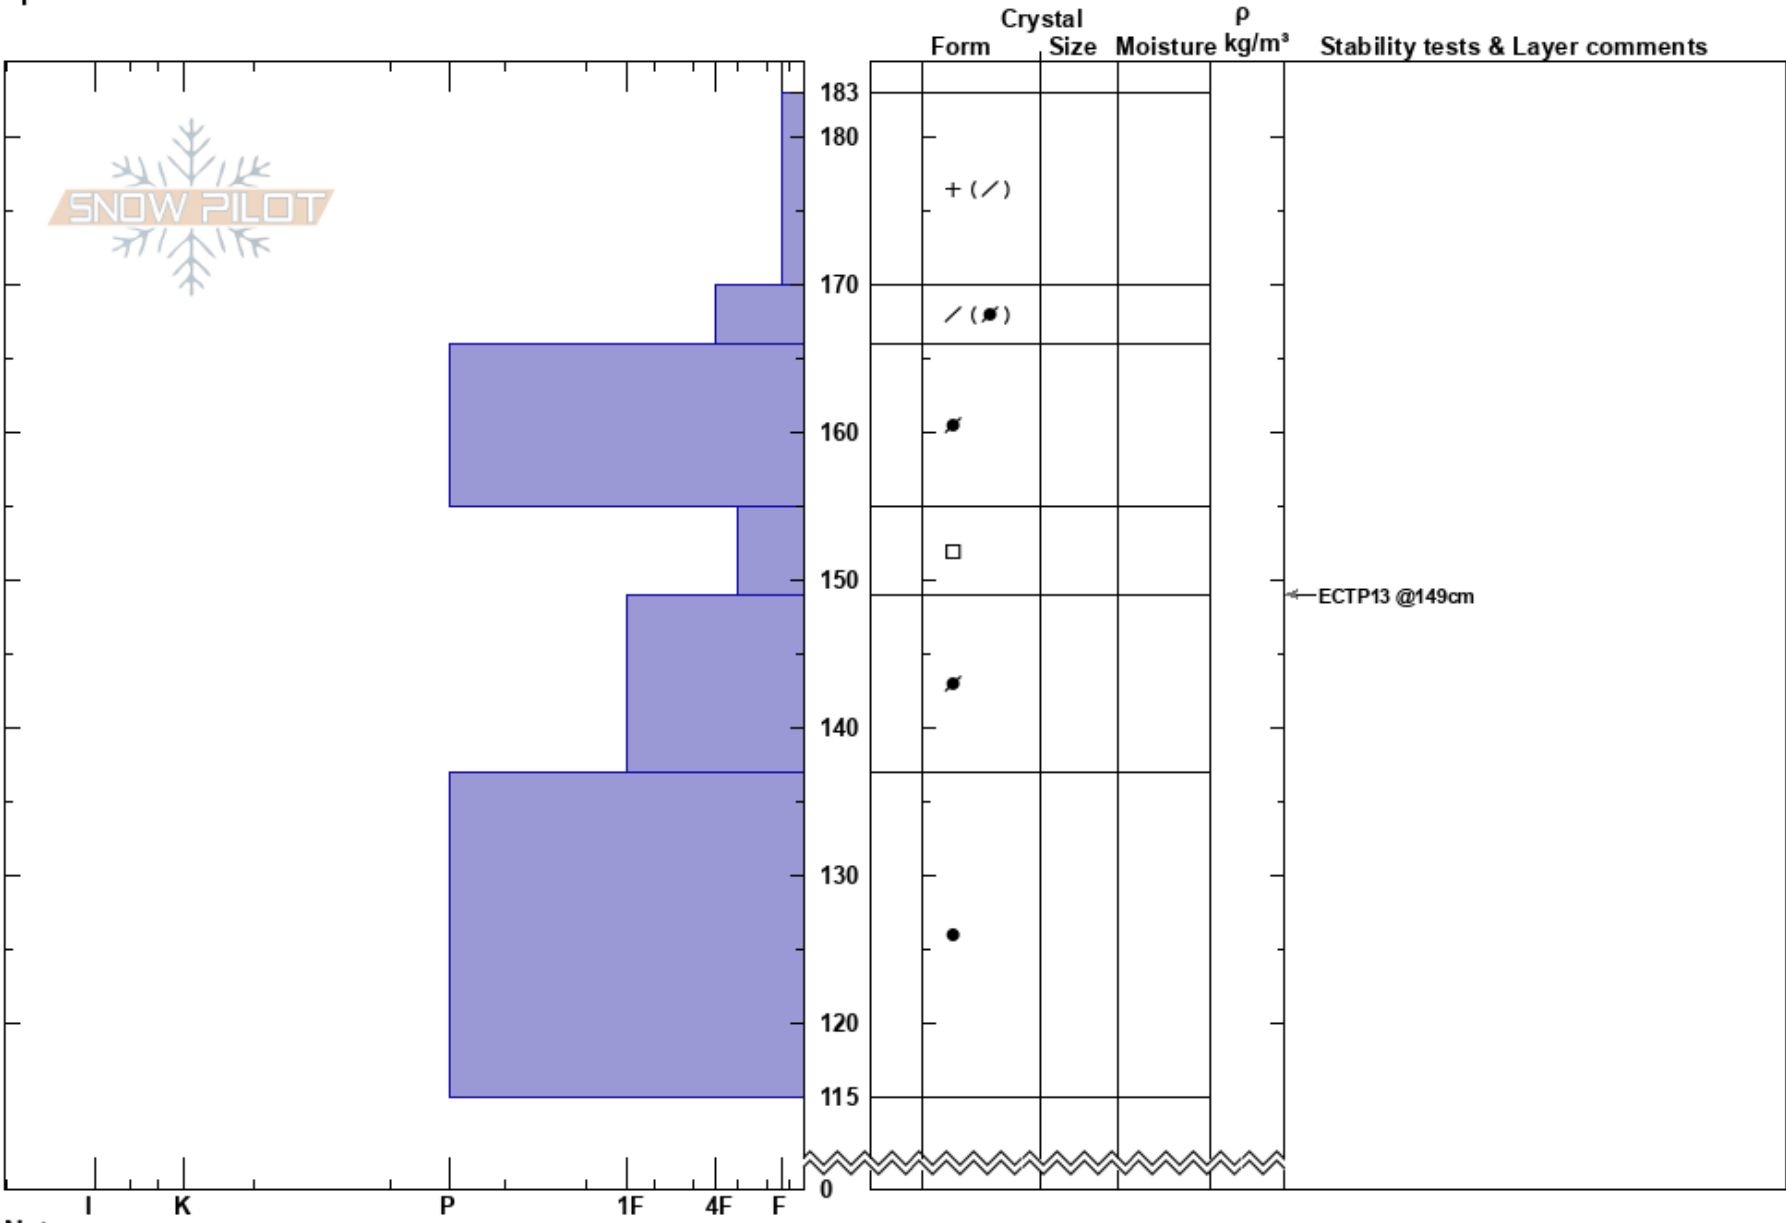

Trappers Lake
 Flat Tops
 CO
 Elevation: 11000 ft
 Aspect: 0°
 Specifics:

Jason Konigsberg
 02/26/2017 - 12:00pm
 Co-ord: 39.97822N, -107.20397W
 Slope Angle: 30°
 Wind Loading:

Stability:
 Air Temperature:
 Sky Cover:
 Precipitation:
 Wind:

HS:183

Layer Notes:

Notes: