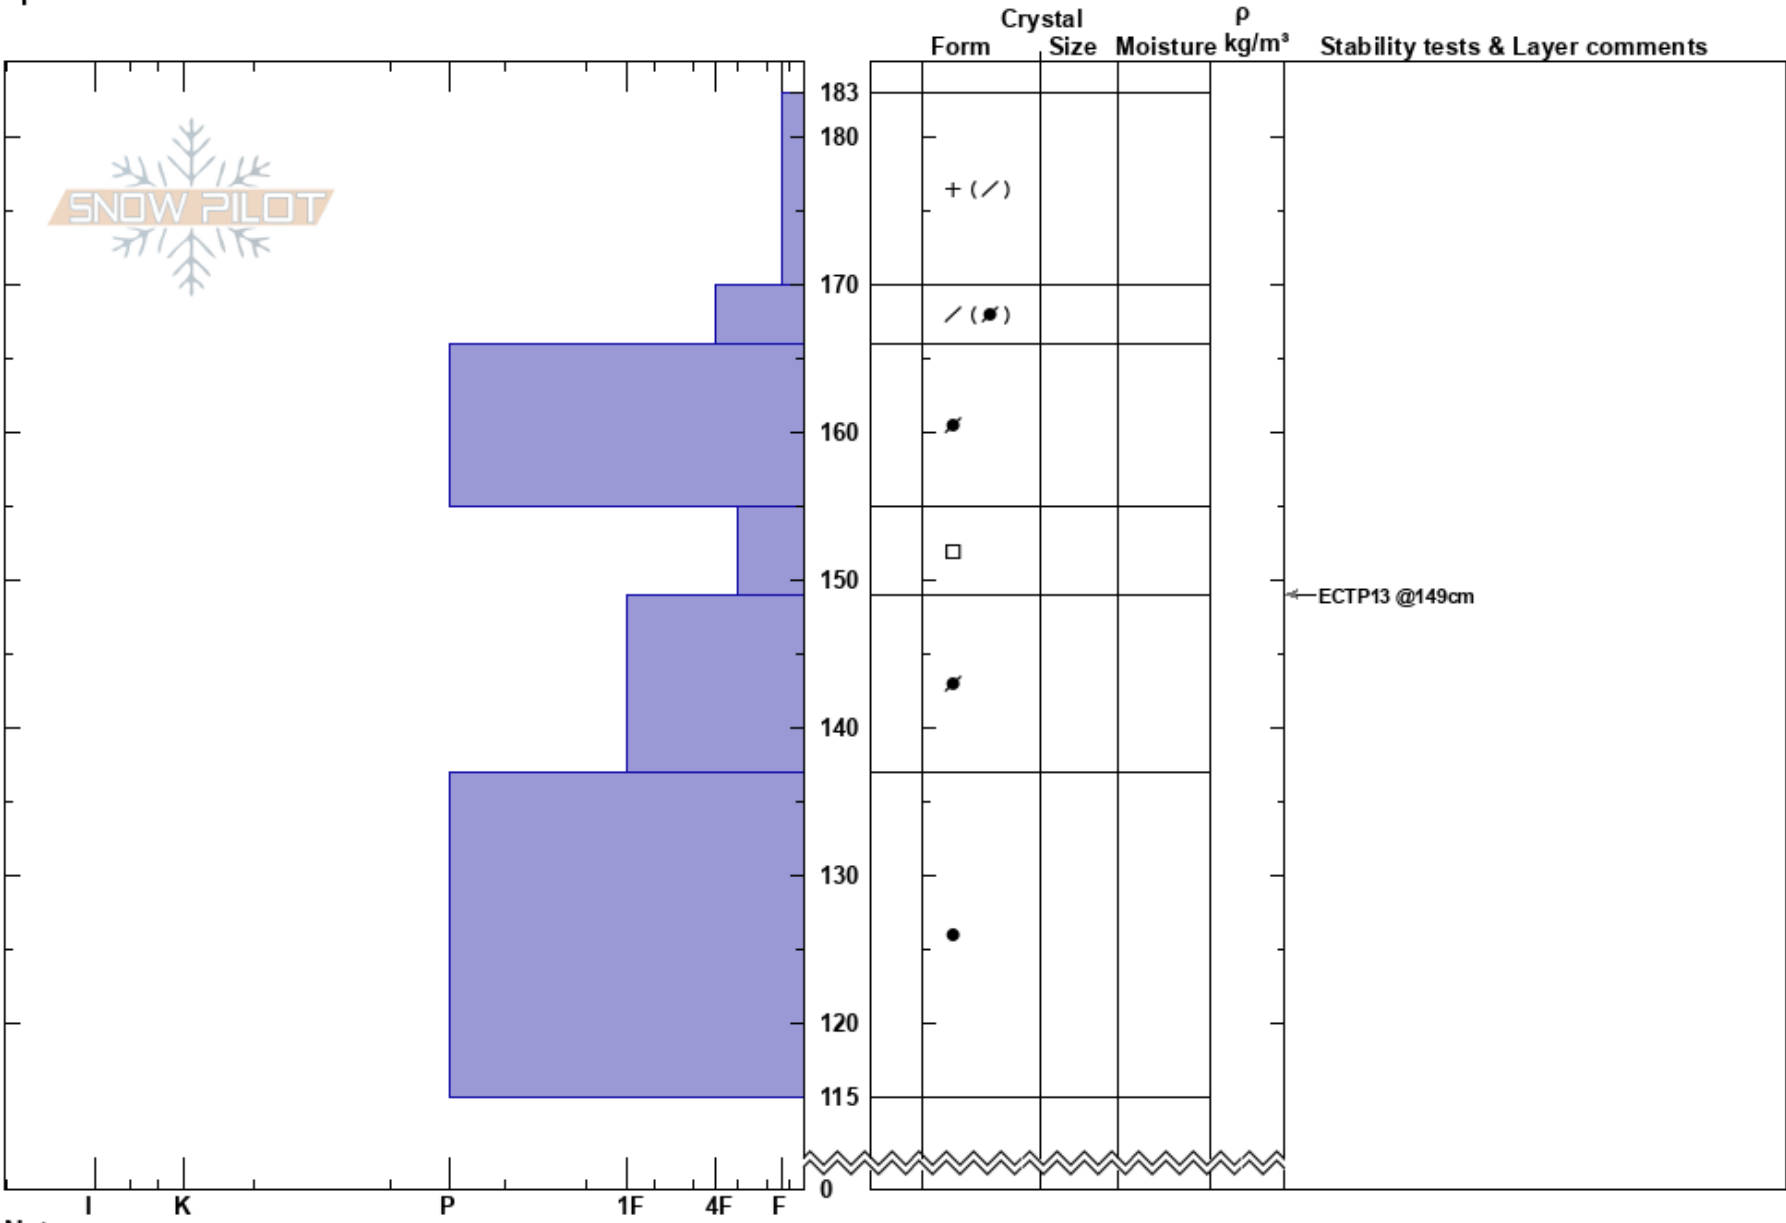

Trappers Lake  
 Flat Tops  
 CO  
 Elevation: 11000 ft  
 Aspect: 0°  
 Specifics:

Jason Konigsberg  
 02/26/2017 - 12:00pm  
 Co-ord: 39.97822N, -107.20397W  
 Slope Angle: 30°  
 Wind Loading:

Stability:  
 Air Temperature:  
 Sky Cover:  
 Precipitation:  
 Wind:

HS:183

Layer Notes:

Notes: