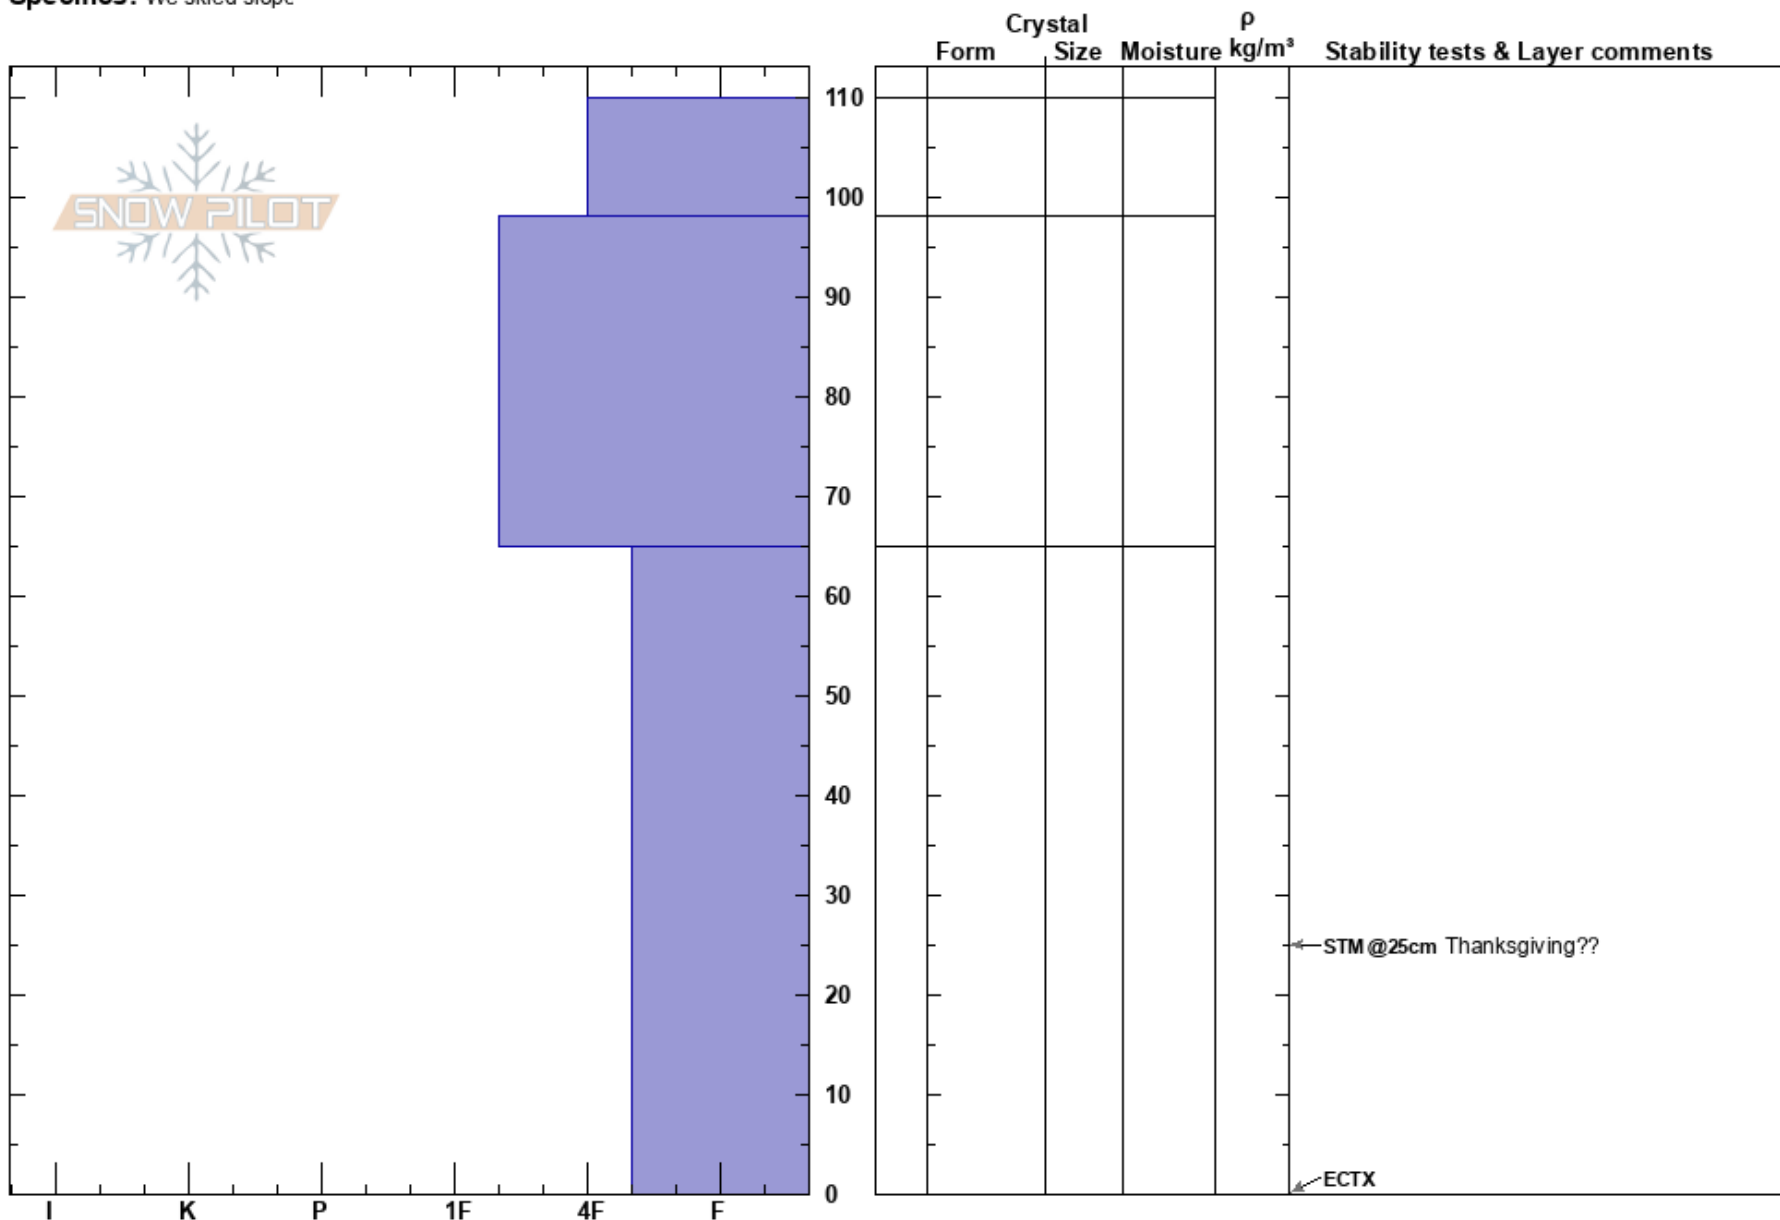

Pebble Creek  
 Absaroka Range  
 MT  
**Elevation:** 8723 ft  
**Aspect:** S  
**Specifics:** We skied slope

Jesse Logan  
 01/25/2020 - 1:30pm  
**Co-ord:**  
**Slope Angle:** 35°  
**Wind Loading:** yes

**Stability:** **HS:110**  
**Air Temperature:** 25°F  
**Sky Cover:** BKN  
**Precipitation:** S-1  
**Wind:** W Moderate  
**Layer Notes:**  
 65-0cm: Problematic layer

**Notes:** No red flags, good test results and no observed Av. (visibility not great). BUT low snowpack, only 110cm and pockets (to 9,250 ft. elv) of full-depth facets.