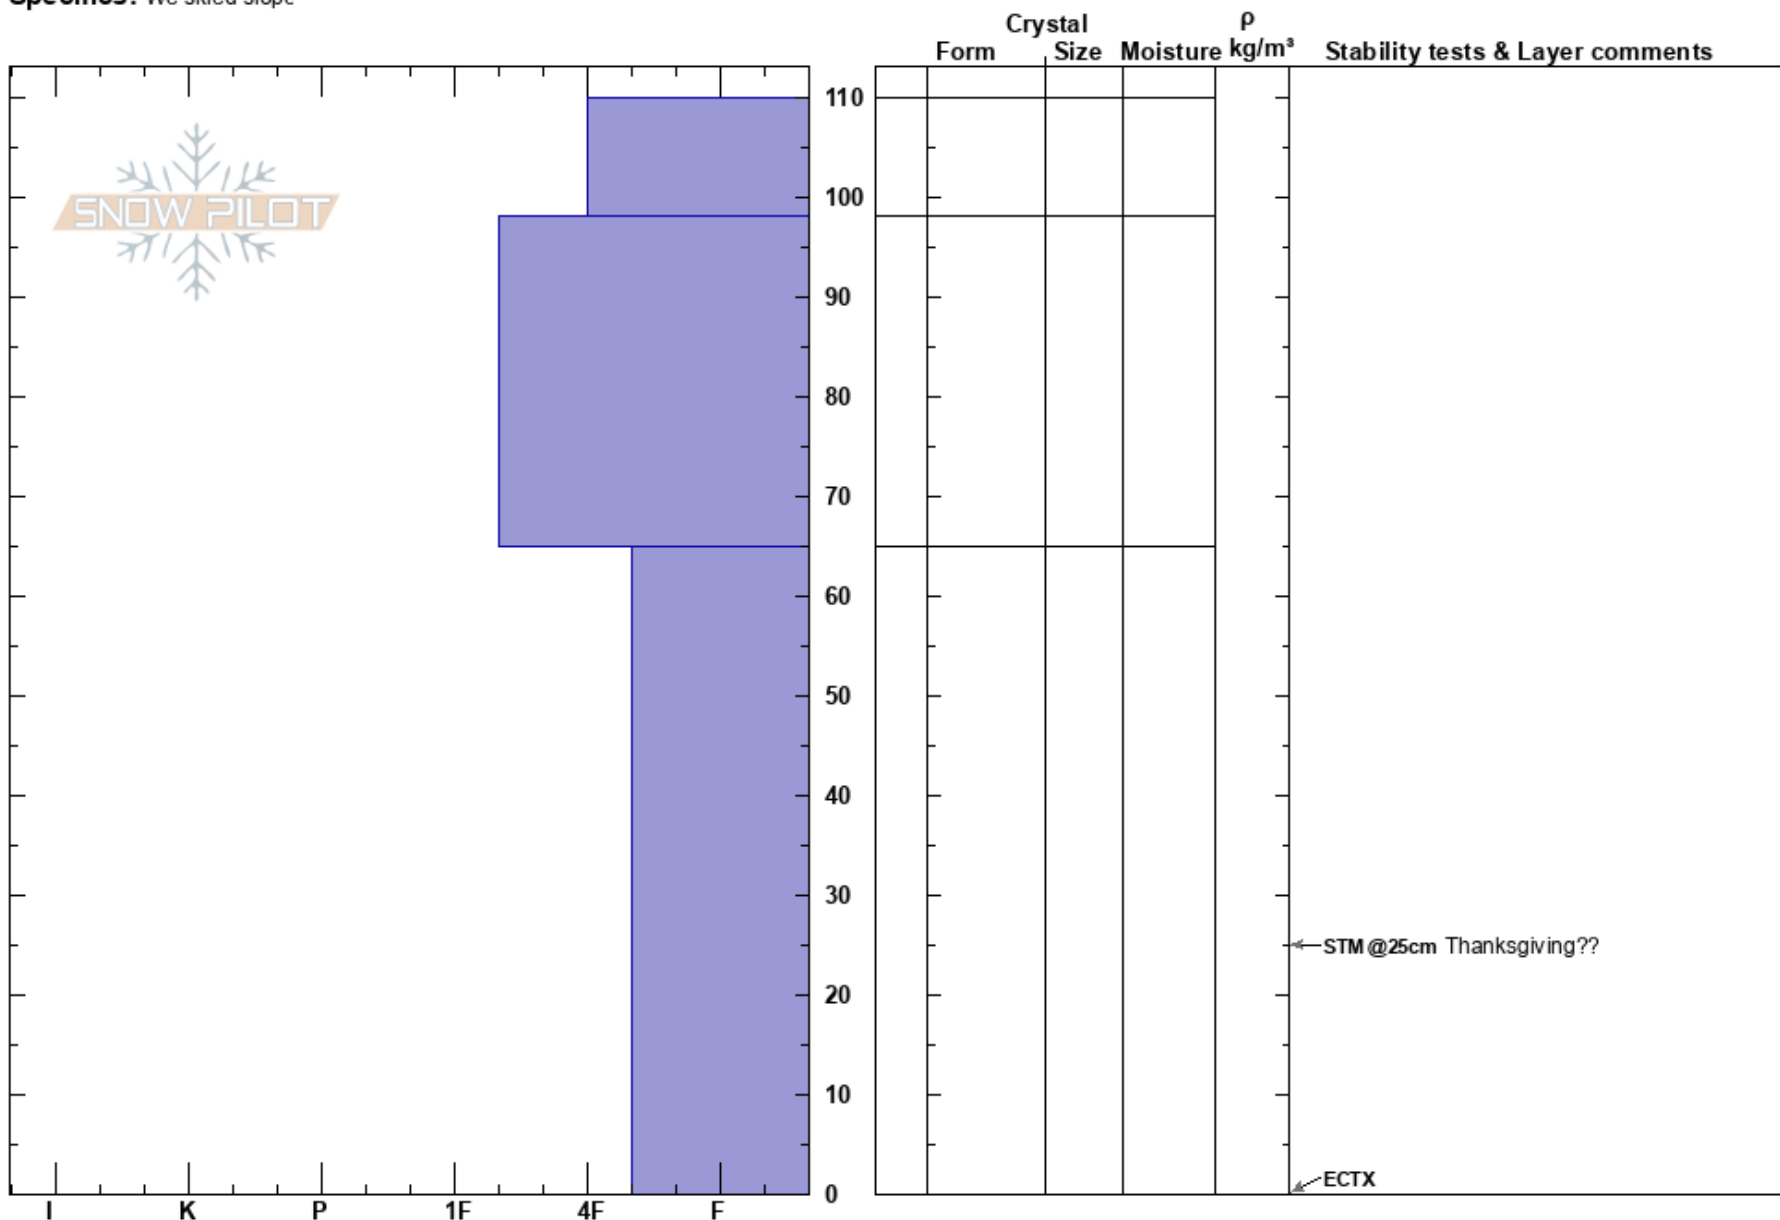

Pebble Creek
 Absaroka Range
 MT
Elevation: 8723 ft
Aspect: S
Specifics: We skied slope

Jesse Logan
 01/25/2020 - 1:30pm
Co-ord:
Slope Angle: 35°
Wind Loading: yes

Stability: **HS:110**
Air Temperature: 25°F
Sky Cover: BKN
Precipitation: S-1
Wind: W Moderate
Layer Notes:
 65-0cm: Problematic layer

Notes: No red flags, good test results and no observed Av. (visibility not great). BUT low snowpack, only 110cm and pockets (to 9,250 ft. elv) of full-depth facets.