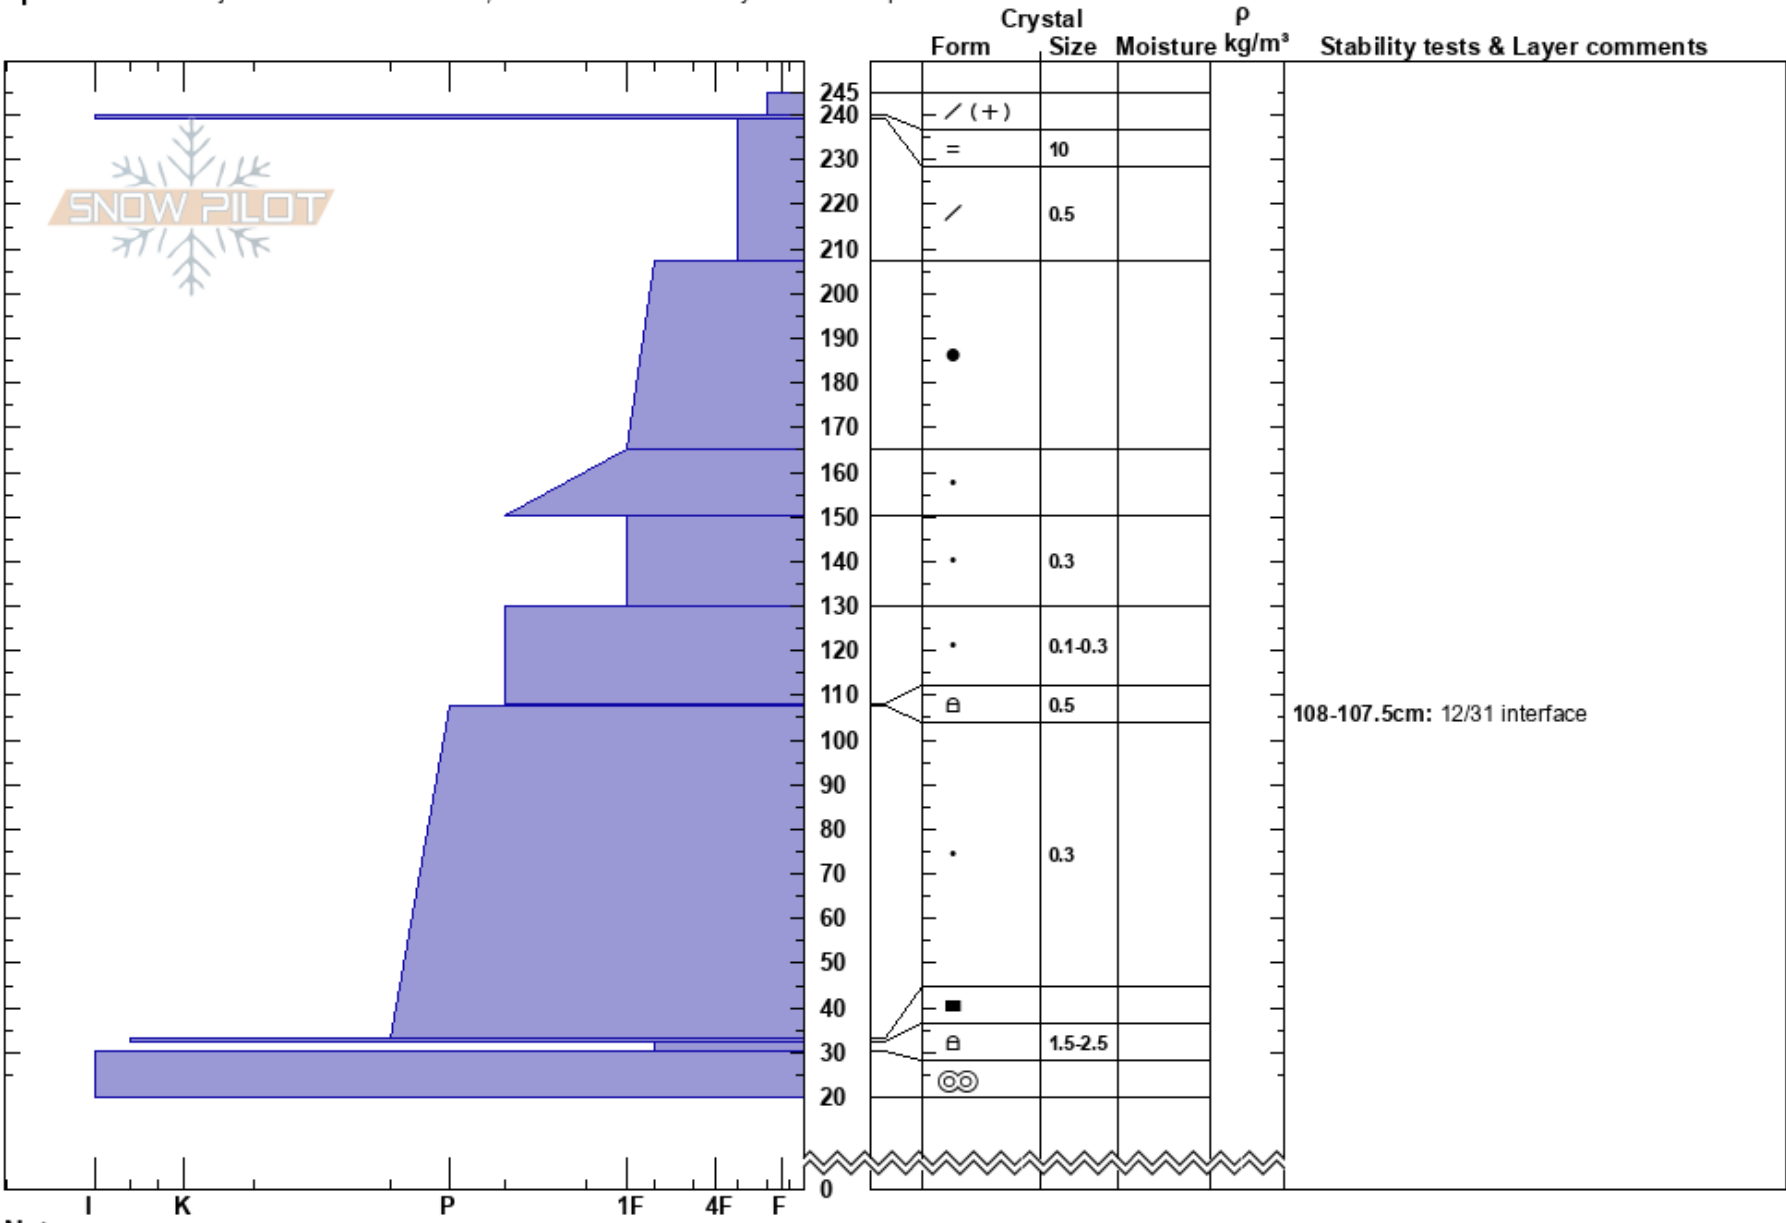

Nyack Crown Profile
 Flathead Range
 MT
 Elevation: 6800 ft
 Aspect: NE
 Specifics: Pit is adjacent to avalanche: crown; Recent avalanche activity on similar slopes

Zach Guy
 01/25/2020 - 1:00pm
 Co-ord: 48.40270N, -113.81620W
 Slope Angle:
 Wind Loading: no

Stability:
 Air Temperature:
 Sky Cover: BKN
 Precipitation: NO
 Wind: Calm

HS:245
 Layer Notes:
 108-107.5cm: 12/31 interface
 32-30cm: Problematic layer

Notes: Dug at the crown of HS-N-R3-D3-O that failed 1/24/20