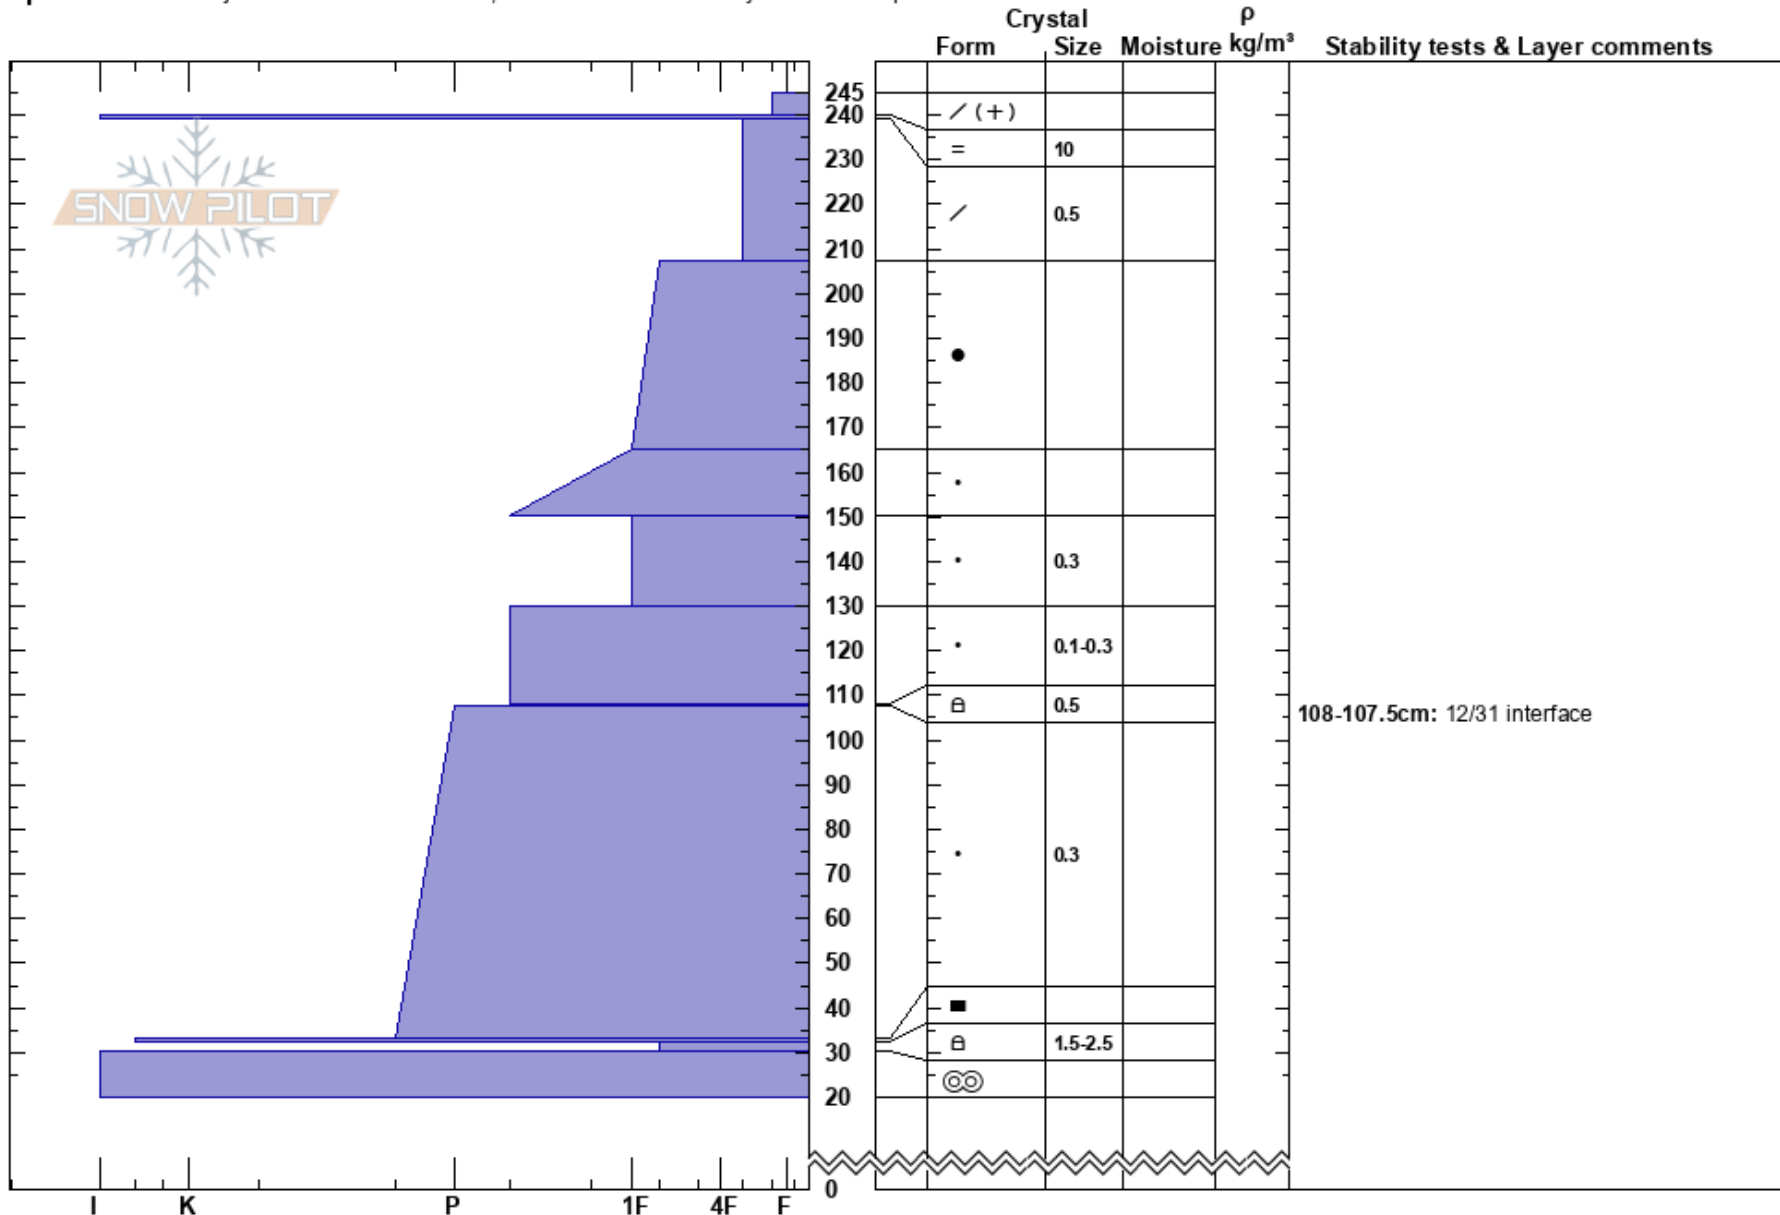

Nyack Crown Profile
 Flathead Range
 MT
 Elevation: 6800 ft
 Aspect: NE
 Specifics: Pit is adjacent to avalanche: crown; Recent avalanche activity on similar slopes

Zach Guy
 01/25/2020 - 1:00pm
 Co-ord: 48.40270N, -113.81620W
 Slope Angle:
 Wind Loading: no

Stability:
 Air Temperature:
 Sky Cover: BKN
 Precipitation: NO
 Wind: Calm

HS:245
 Layer Notes:
 108-107.5cm: 12/31 interface
 32-30cm: Problematic layer

Notes: Dug at the crown of HS-N-R3-D3-O that failed 1/24/20