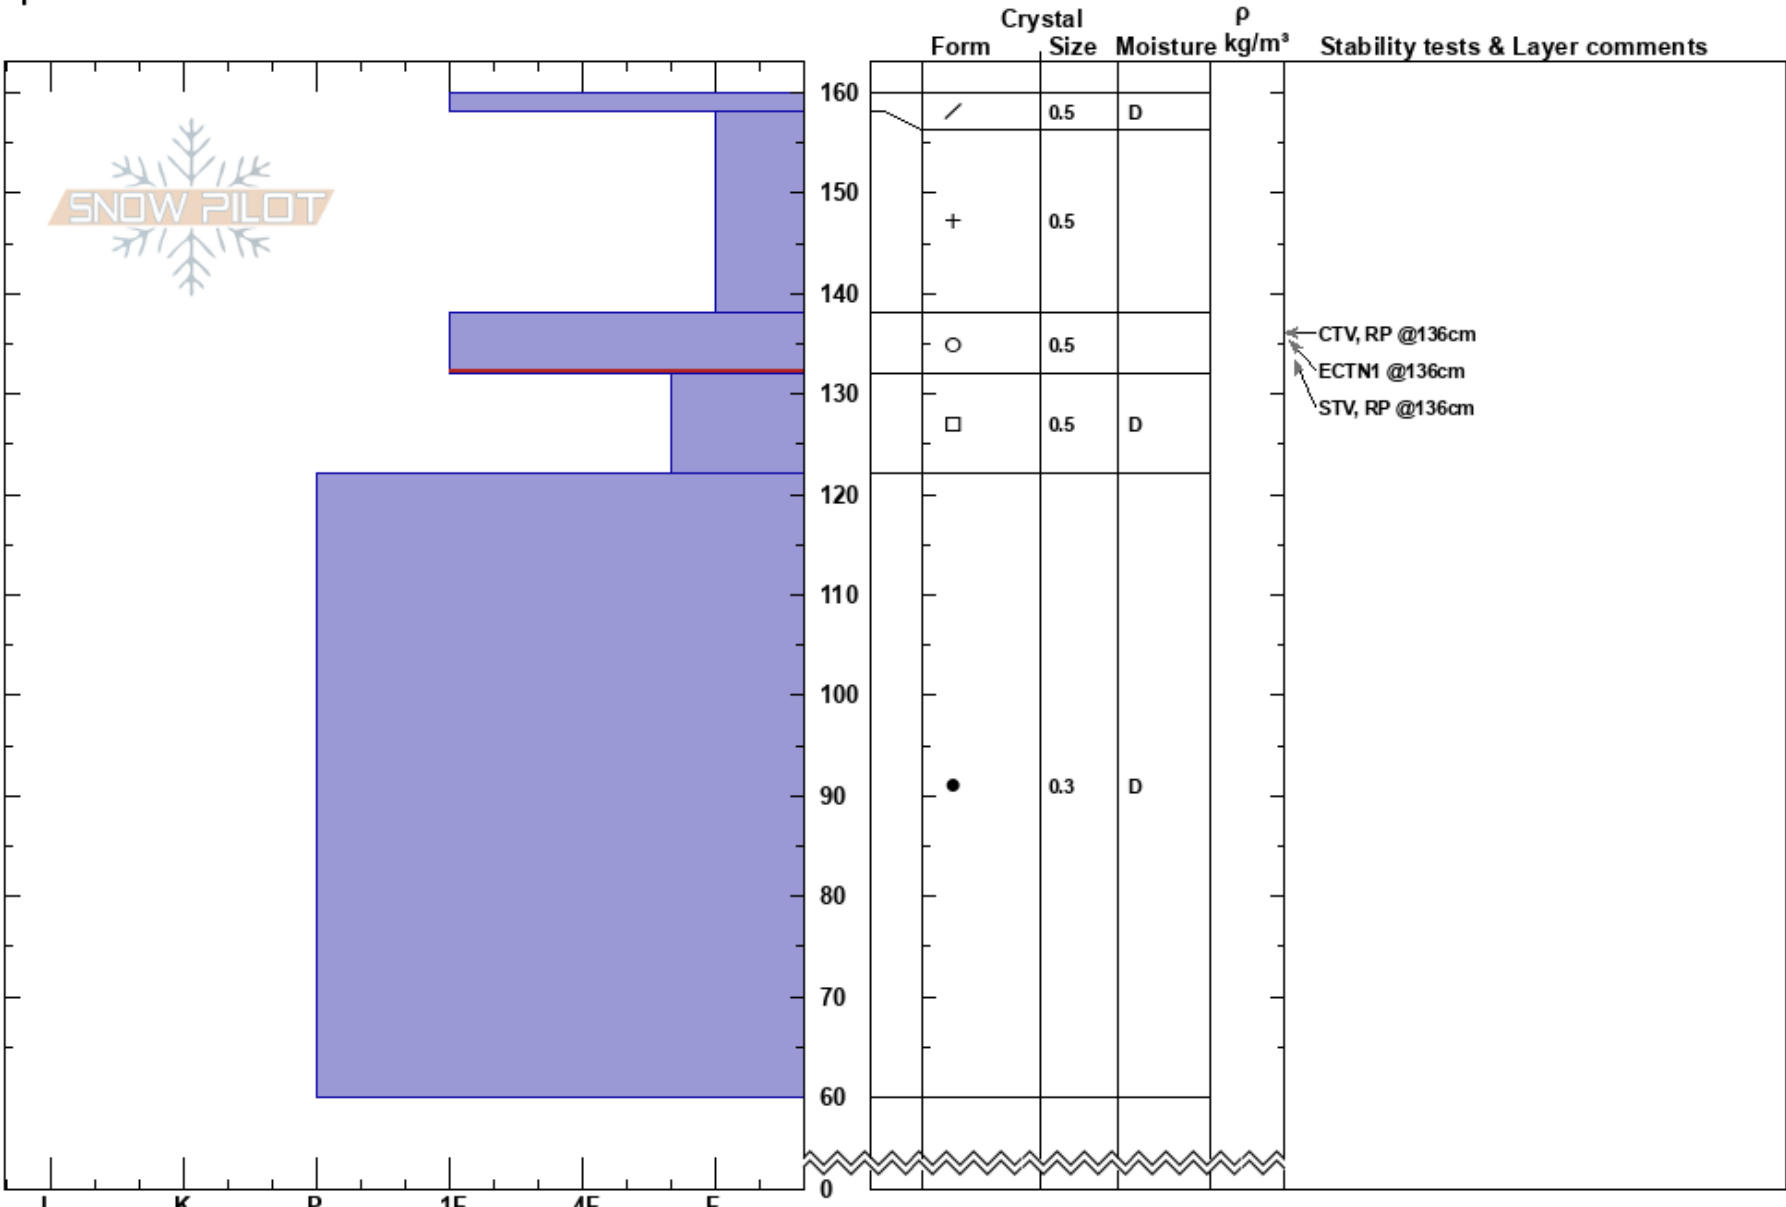

Luaren special
 Vail/Summit County
 CO
 Elevation: 11870 ft
 Aspect:
 Specifics:

Dan Moroz
 02/25/2017 - 2:30pm
 Co-ord: 39.67229N, -105.88446W
 Slope Angle:
 Wind Loading: yes

Stability:
 Air Temperature: 15°C
 Sky Cover: OVC
 Precipitation: S-1
 Wind: W Moderate

HS:160
 PF:20
 138-132cm:Problematic layer

Notes: cold and windy