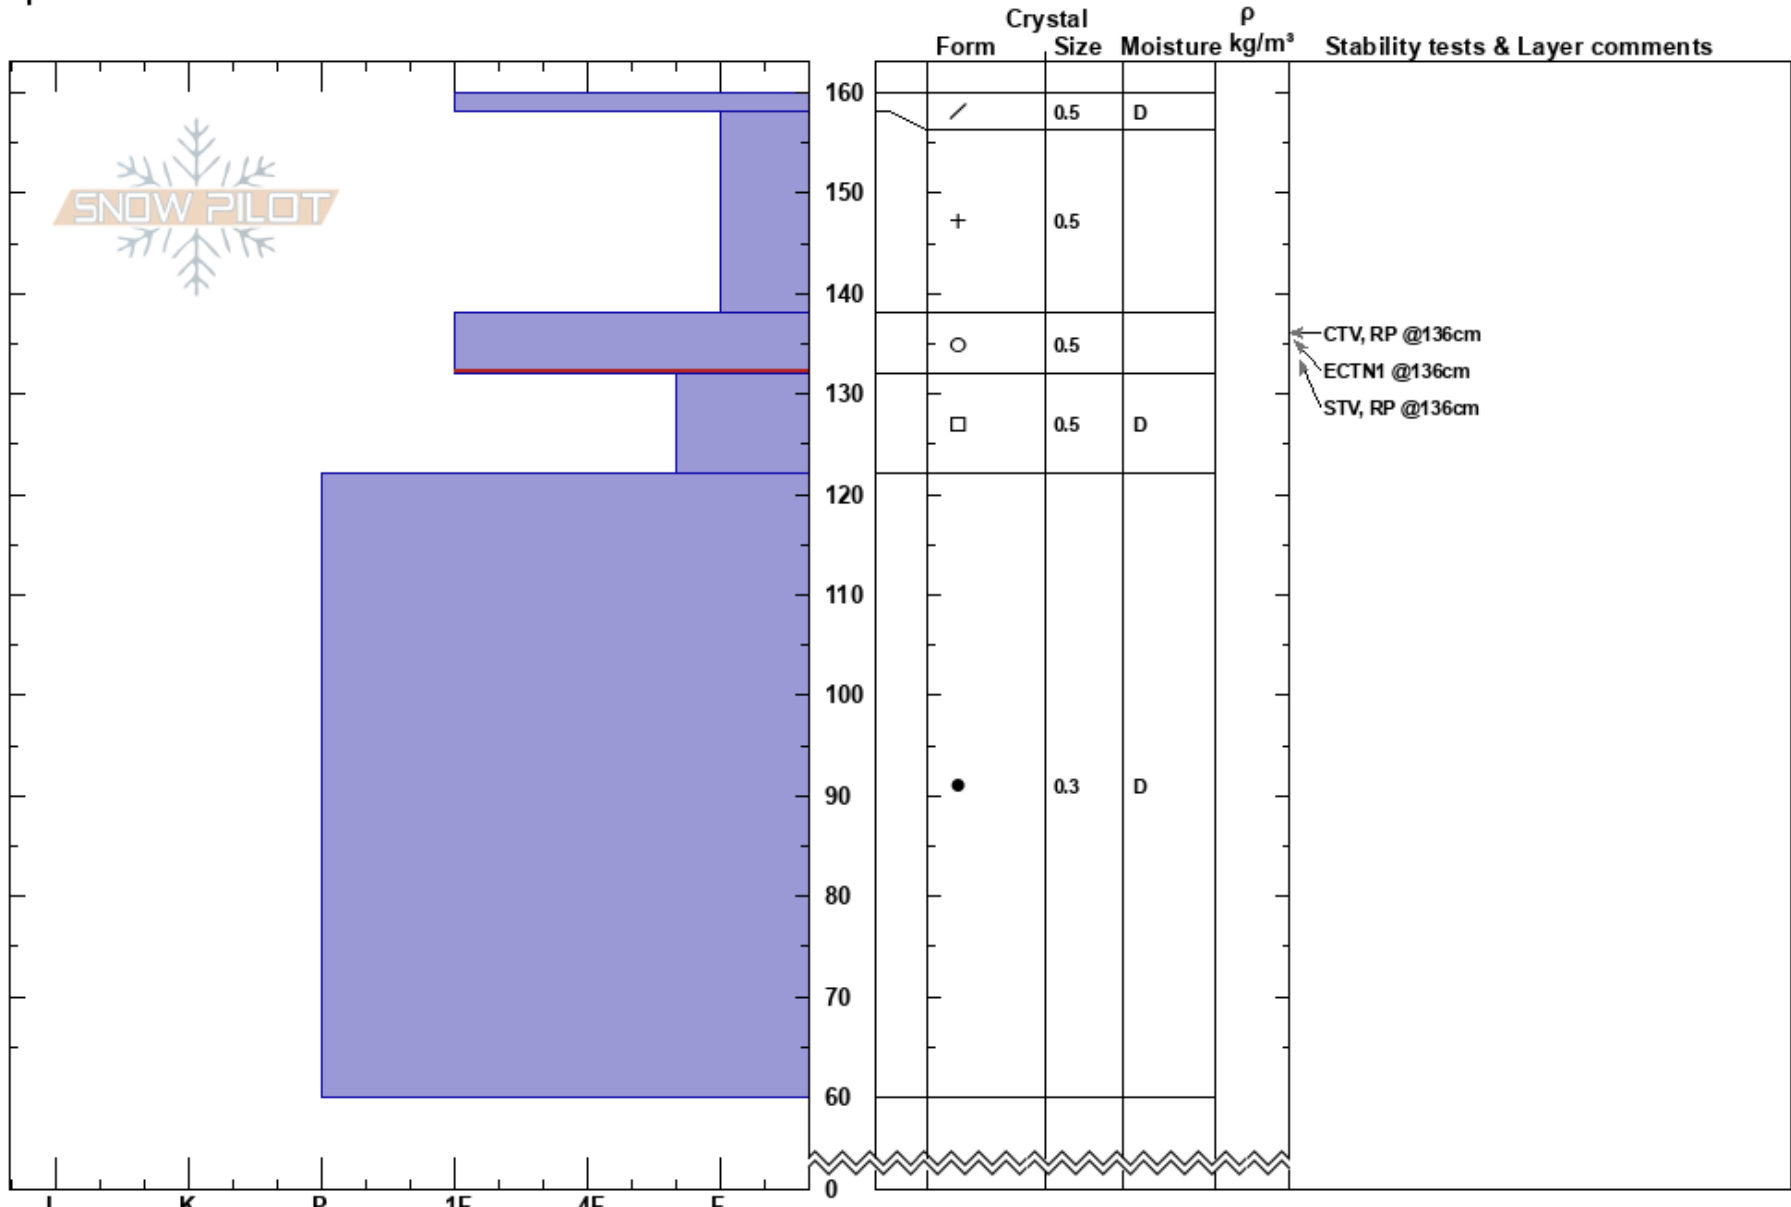

Luaren special
 Vail/Summit County
 CO
 Elevation: 11870 ft
 Aspect:
 Specifics:

Dan Moroz
 02/25/2017 - 2:30pm
 Co-ord: 39.67229N, -105.88446W
 Slope Angle:
 Wind Loading: yes

Stability:
 Air Temperature: 15°C
 Sky Cover: OVC
 Precipitation: S-1
 Wind: W Moderate

HS:160
 PF:20
 138-132cm:Problematic layer

Notes: cold and windy