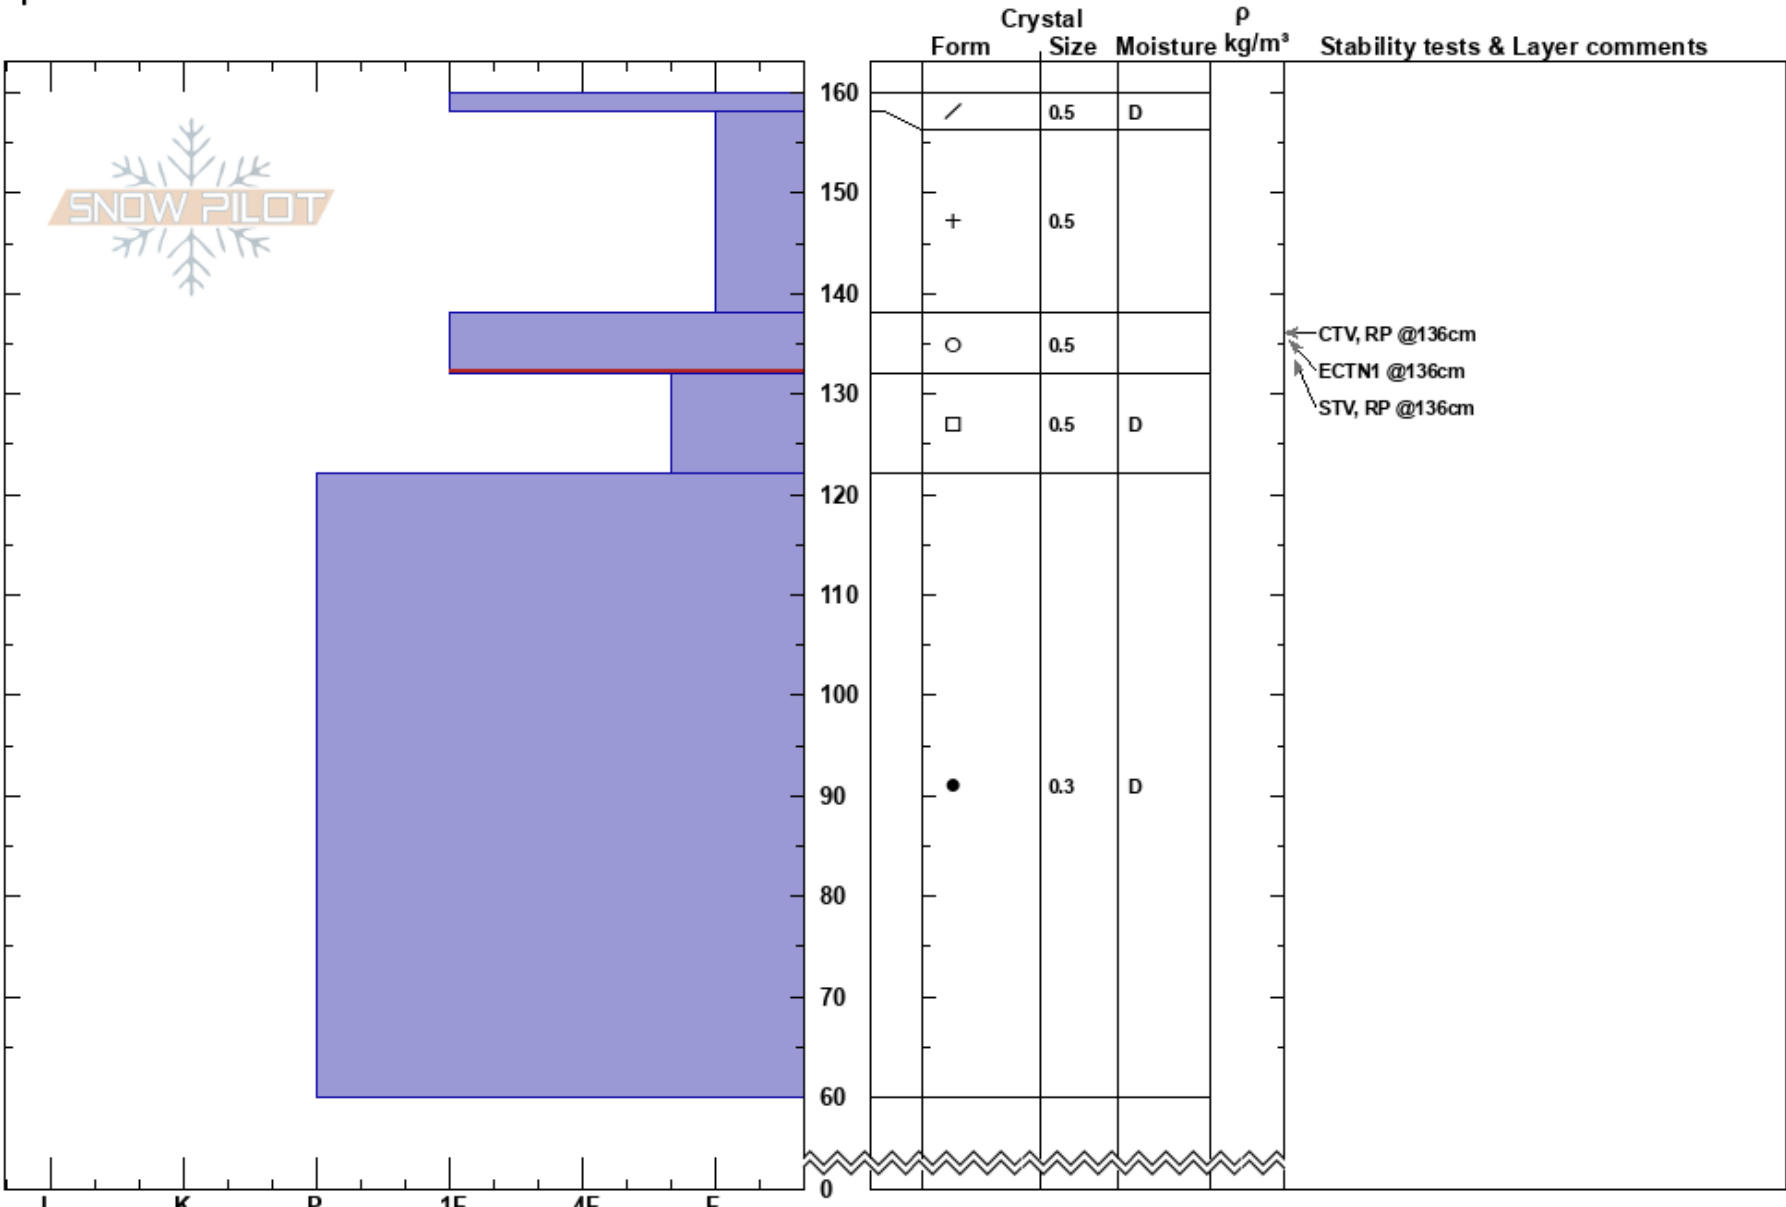

Luaren special  
 Vail/Summit County  
 CO  
 Elevation: 11870 ft  
 Aspect:  
 Specifics:

Dan Moroz  
 02/25/2017 - 2:30pm  
 Co-ord: 39.67229N, -105.88446W  
 Slope Angle:  
 Wind Loading: yes

Stability:  
 Air Temperature: 15°C  
 Sky Cover: OVC  
 Precipitation: S-1  
 Wind: W Moderate

HS:160  
 PF:20  
 138-132cm:Problematic layer

Notes: cold and windy