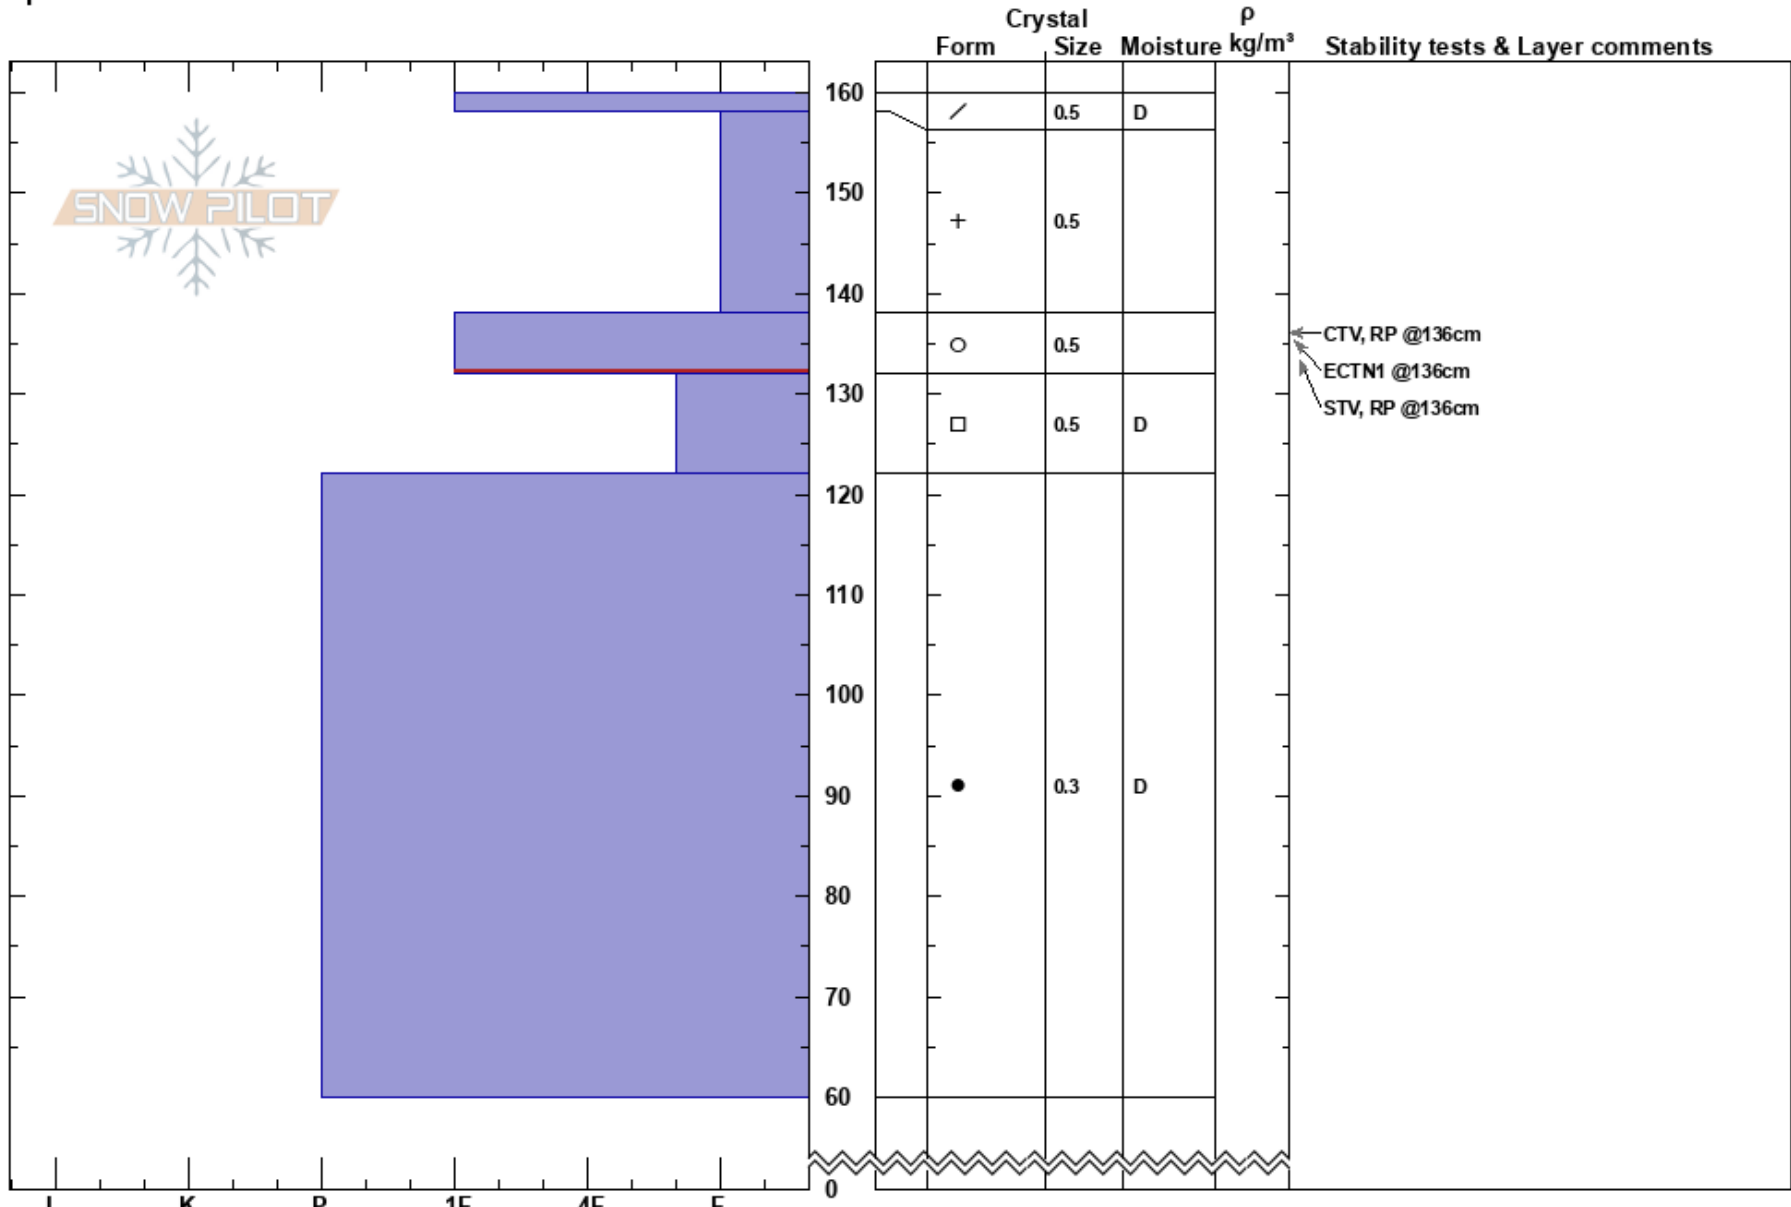

Luaren special  
 Vail/Summit County  
 CO  
 Elevation: 11870 ft  
 Aspect:  
 Specifics:

Dan Moroz  
 02/25/2017 - 2:30pm  
 Co-ord: 39.67229N, -105.88446W  
 Slope Angle:  
 Wind Loading: yes

Stability:  
 Air Temperature: 15°C  
 Sky Cover: OVC  
 Precipitation: S-1  
 Wind: W Moderate

HS:160  
 PF:20  
 138-132cm:Problematic layer

Notes: cold and windy