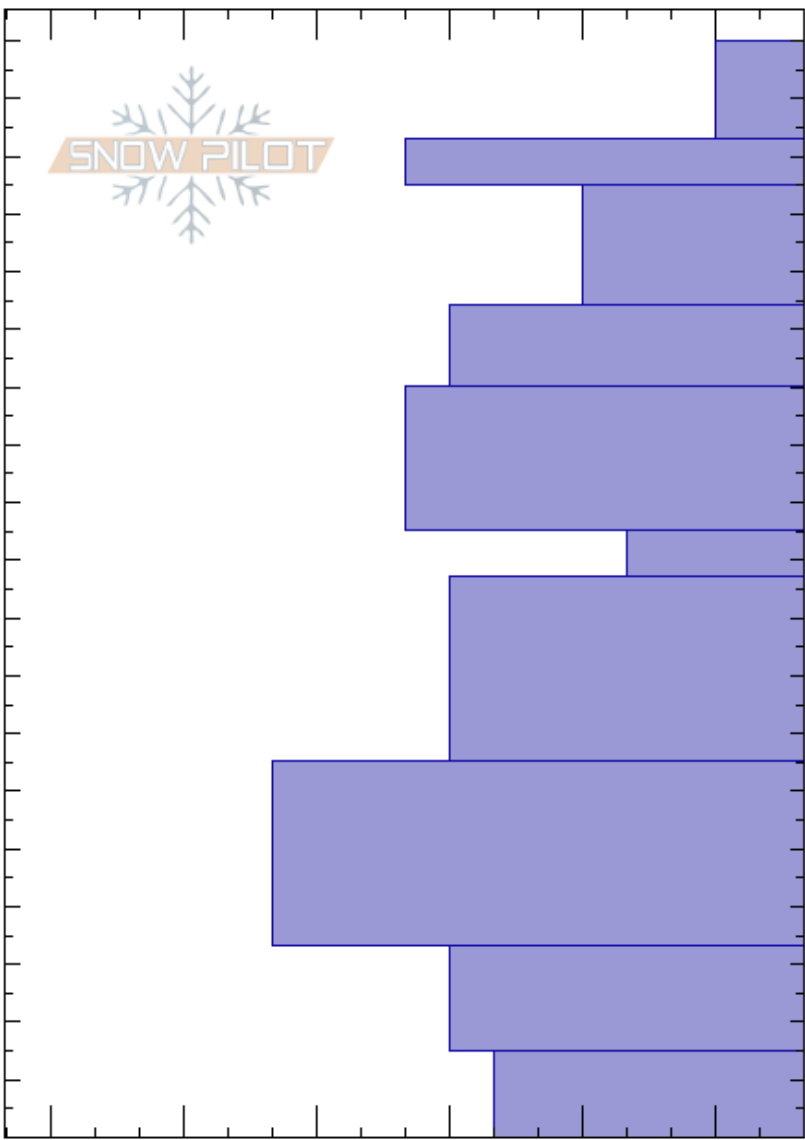

Talking Mtn Obs Left
 La Sal Mountains
 UT
 Elevation: 11300 ft
 Aspect: 272°
 Specifics:

Travis Nauman
 01/25/2020 - 1:30pm
 Co-ord: 38.44687N, -109.24199E
 Slope Angle: 32°
 Wind Loading: previous

Stability:
 Air Temperature:
 Sky Cover: FEW
 Precipitation: NO
 Wind: NW Light Breeze

HS:190
 173-165cm: Crust
 105-97cm: pre-xmas near surface facet
 105-97cm: Problematic layer

Height (cm)	Crystal		Moisture	ρ kg/m ³	Stability tests & Layer comments
	Form	Size			
190					
180					
170					
160					
150					
140					
130					
120					
110					
100	□	2-2.5			
90					
80					
70					
60					
50					
40					
30	⊖	1-2			
20					
10	⊖	1-2			
0					