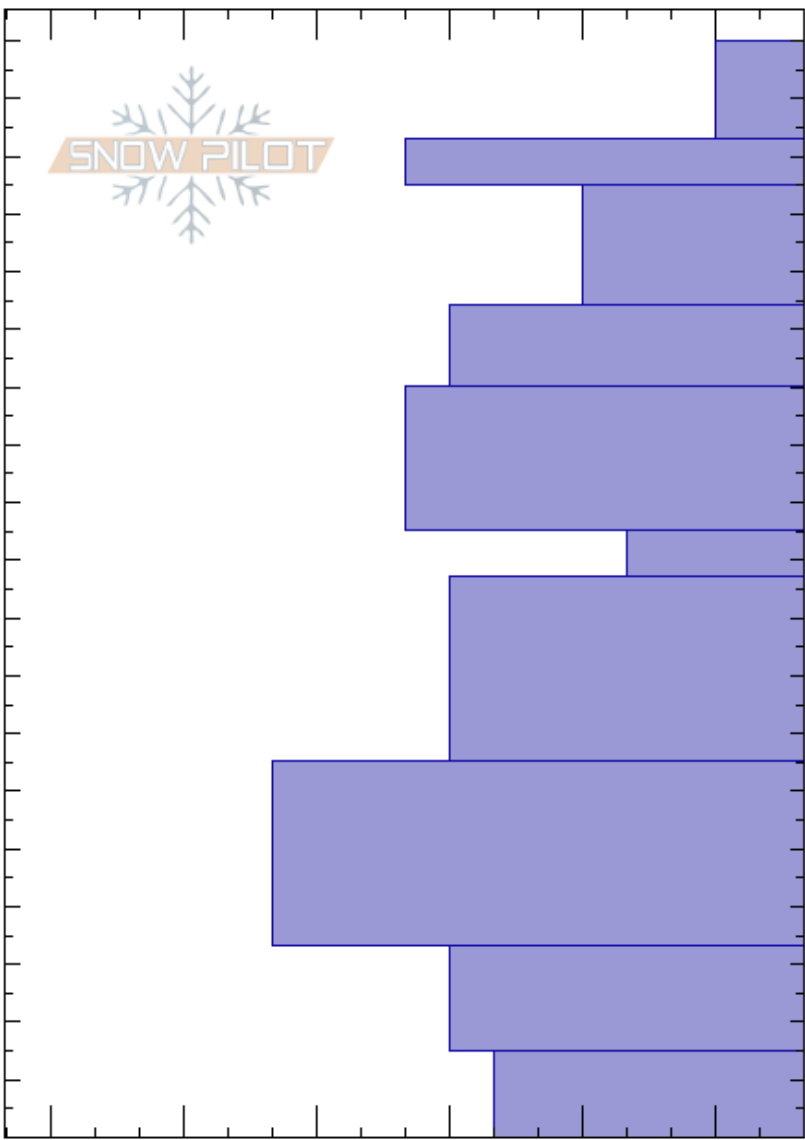

Talking Mtn Obs Left
 La Sal Mountains
 UT
Elevation: 11300 ft
Aspect: 272°
Specifics:

Travis Nauman
 01/25/2020 - 1:30pm
Co-ord: 38.44687N, -109.24199E
Slope Angle: 32°
Wind Loading: previous

Stability:
Air Temperature:
Sky Cover: FEW
Precipitation: NO
Wind: NW Light Breeze

HS: 190
Layer Notes:
 173-165cm: Crust
 105-97cm: pre-xmas near surface facet
 105-97cm: Problematic layer

Height (cm)	Crystal		ρ kg/m ³	Stability tests & Layer comments
	Form	Size		
190				
180				
170				← ECTN5 @165cm no hint of propa
160				173-165cm: Crust
150				
140				
130				
120				
110				
100	□	2-2.5		105-97cm: pre-xmas near surface facet
90				
80				
70				
60				
50				
40				
30	⊖	1-2		
20				
10	⊖	1-2		
0				